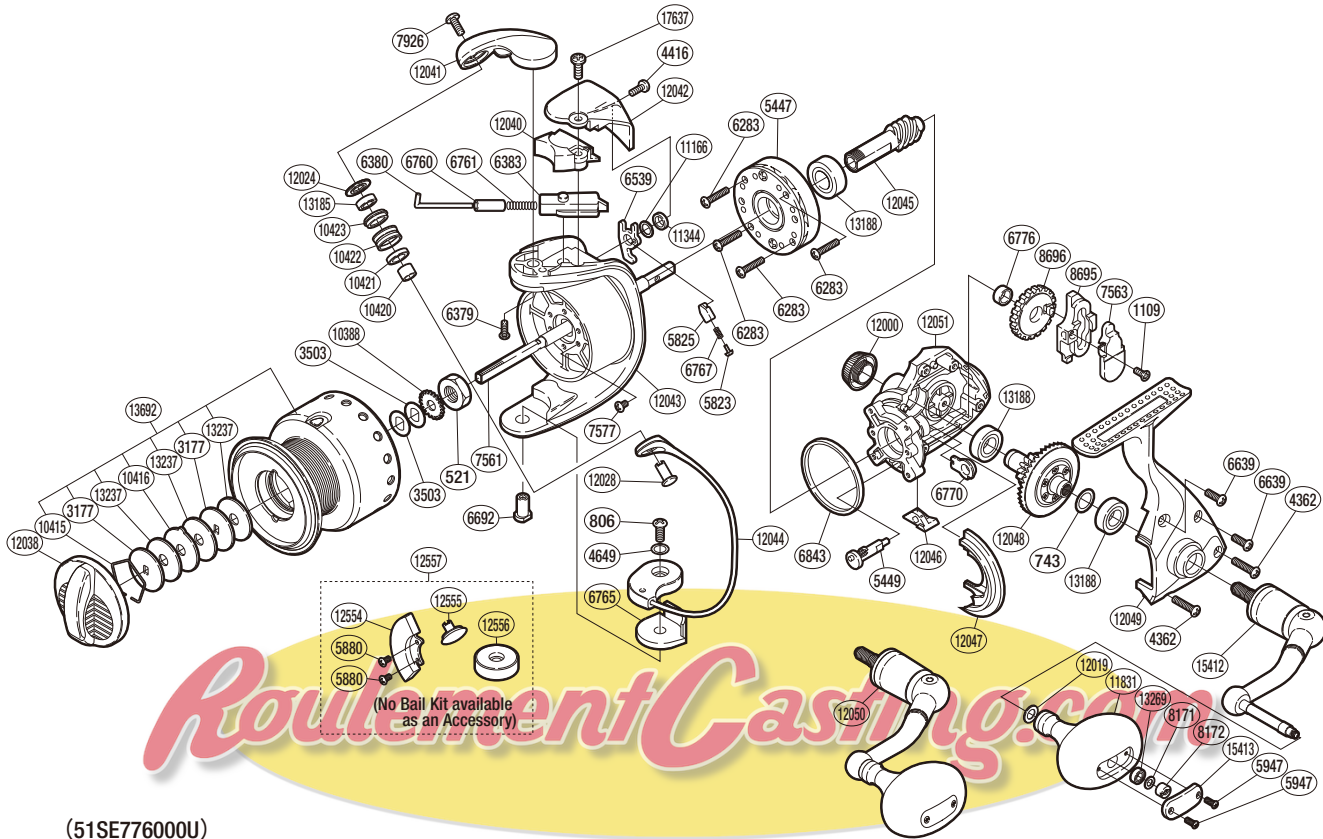

SHIMANO

Saragosa SA-RB

SRG-6000F

(51SE776000U)

Part No.	Description	Part No.	Description	Part No.	Description
RD 0521	Rotor Nut	RD 6776	Oscillating Gear Bushing	RD12041	Bail Arm
RD 0743	Washer	RD 6843	Friction Ring	RD12042	Bail Spring Cover Guard
RD 0806	Screw	RD 7561	Main Shaft	RD12043	Rotor
RD 1109	Screw	RD 7563	Oscillating Slider Inner	RD12044	Bail Assembly
RD 3177	Key Washer	RD 7577	Screw	RD12045	Pinion Gear
RD 3503	Spool Washer	RD 7926	Screw	RD12046	Anti-Reverse Lever Cover
RD 4362	Screw	RD 8171	Washer	RD12047	Side Cover Flange
RD 4416	Screw	RD 8172	Handle Knob Nut	RD12048	Drive Gear
RD 4649	Spacer	RD 8695	Oscillating Slider	RD12049	Side Cover
RD 5447	Roller Clutch Assembly	RD 8696	Oscillating Gear	RD12050	Handle Assembly
RD 5449	Anti-Reverse Cam	RD10388	Spool Support	RD12051	Body
RD 5823	Lever Spring Guide A	RD10415	Drag Washers Retainer	RD13185	Ball Bearing
RD 5825	Lever Spring Guide B	RD10416	Eared Washer	RD13188	Ball Bearing
RD 5947	Screw	RD10420	Bearing Spacer	RD13237	Drag Washer
RD 6283	Screw	RD10421	Line Roller Collar	RD13269	Ball Bearing
RD 6379	Screw	RD10422	Line Roller	RD13692	Spool Assembly
RD 6380	Bail Spring Guide A	RD10423	Line Roller Bushing	RD15412	Handle Shank Assembly
RD 6383	Bail Spring Guide B	RD11166	Spacer	RD15413	Handle Knob I.D. Plate
RD 6539	Bail Trip Lever	RD11344	Trip Lever Washer	RD17637	Screw
RD 6639	Screw	RD11831	Handle Knob		
RD 6692	Bail Hold Support Shaft	RD12000	Handle Screw Cap		
RD 6760	Bail Spring Guide A Collar	RD12019	Washer	RD 5880	Screw (accessory)
RD 6761	Bail Spring	RD12024	Line Roller Washer	RD12554	Counter Weight (rotor) (accessory)
RD 6765	Bail Hold Support Spacer	RD12028	Line Roller Support	RD12555	Line Roller Support B (accessory)
RD 6767	Bail Trip Lever Spring	RD12038	Drag Knob	RD12556	Counter Weight (bail) (accessory)
RD 6770	Bushing	RD12040	Bail Spring Cover	RD12557	Counter Weight Set (accessory)