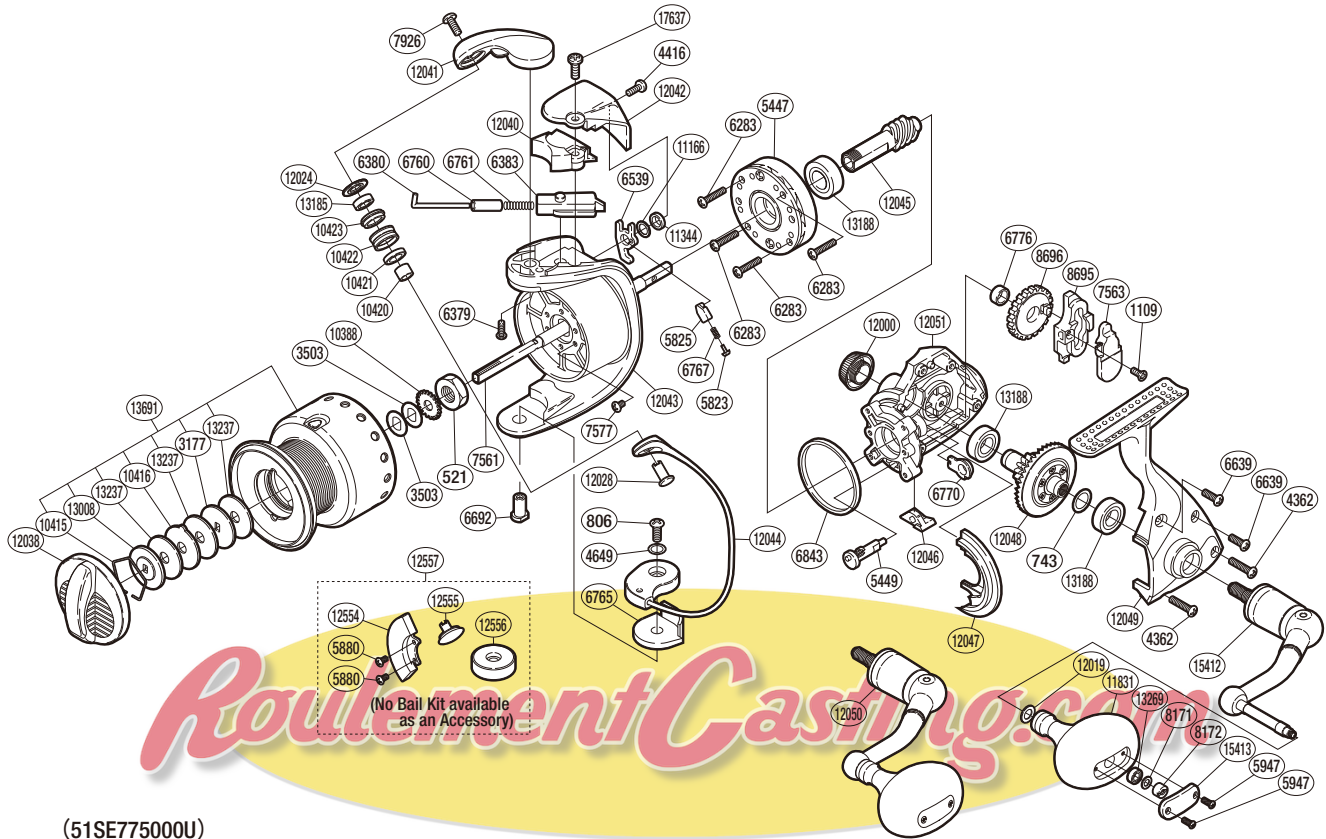

# SHIMANO

*Saragosa* SA-RB

SRG-5000F

(51SE775000U)

Part No.	Description	Part No.	Description	Part No.	Description
RD 0521	Rotor Nut	RD 6776	Oscillating Gear Bushing	RD12041	Bail Arm
RD 0743	Washer	RD 6843	Friction Ring	RD12042	Bail Spring Cover Guard
RD 0806	Screw	RD 7561	Main Shaft	RD12043	Rotor
RD 1109	Screw	RD 7563	Oscillating Slider Inner	RD12044	Bail Assembly
RD 3177	Key Washer	RD 7577	Screw	RD12045	Pinion Gear
RD 3503	Spool Washer	RD 7926	Screw	RD12046	Anti-Reverse Lever Cover
RD 4362	Screw	RD 8171	Washer	RD12047	Side Cover Flange
RD 4416	Screw	RD 8172	Handle Knob Nut	RD12048	Drive Gear
RD 4649	Spacer	RD 8695	Oscillating Slider	RD12049	Side Cover
RD 5447	Roller Clutch Assembly	RD 8696	Oscillating Gear	RD12050	Handle Assembly
RD 5449	Anti-Reverse Cam	RD10388	Spool Support	RD12051	Body
RD 5823	Lever Spring Guide A	RD10415	Drag Washers Retainer	RD13008	Key Washer
RD 5825	Lever Spring Guide B	RD10416	Eared Washer	RD13185	Ball Bearing
RD 5947	Screw	RD10420	Bearing Spacer	RD13188	Ball Bearing
RD 6283	Screw	RD10421	Line Roller Collar	RD13237	Drag Washer
RD 6379	Screw	RD10422	Line Roller	RD13269	Ball Bearing
RD 6380	Bail Spring Guide A	RD10423	Line Roller Bushing	RD13691	Spool Assembly
RD 6383	Bail Spring Guide B	RD11166	Spacer	RD15412	Handle Shank Assembly
RD 6539	Bail Trip Lever	RD11344	Trip Lever Washer	RD15413	Handle Knob I.D. Plate
RD 6639	Screw	RD11831	Handle Knob	RD17637	Screw
RD 6692	Bail Hold Support Shaft	RD12000	Handle Screw Cap		
RD 6760	Bail Spring Guide A Collar	RD12019	Washer	RD 5880	Screw (accessory)
RD 6761	Bail Spring	RD12024	Line Roller Washer	RD12554	Counter Weight (rotor) (accessory)
RD 6765	Bail Hold Support Spacer	RD12028	Line Roller Support	RD12555	Line Roller Support B (accessory)
RD 6767	Bail Trip Lever Spring	RD12038	Drag Knob	RD12556	Counter Weight (bail) (accessory)
RD 6770	Bushing	RD12040	Bail Spring Cover	RD12557	Counter Weight Set (accessory)