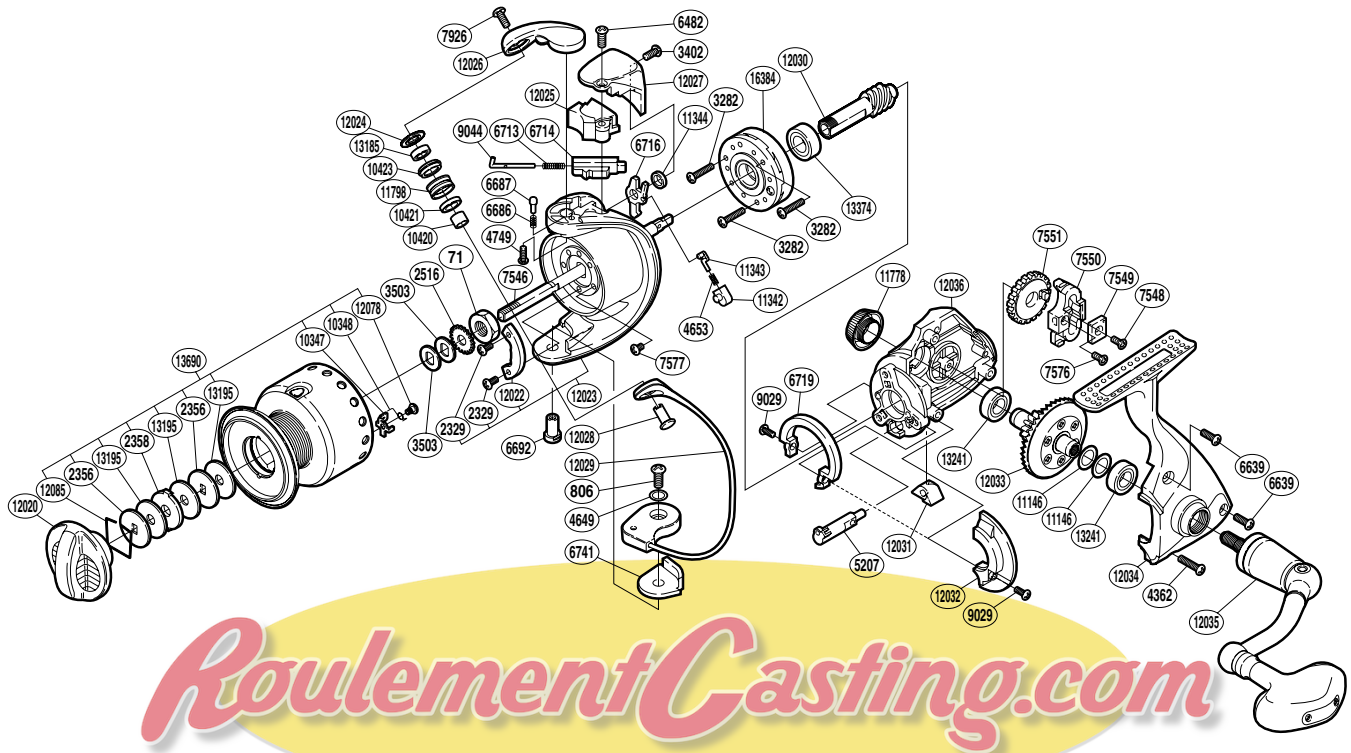

SHIMANO

Saragosa SA-RB

SRG-4000F

(1SE774000U)

Part No.	Description	Part No.	Description	Part No.	Description
RD 0071	Rotor Nut	RD 6741	Bail Hold Support Spacer	RD12022	Counter Weight
RD 0806	Screw	RD 7546	Main Shaft	RD12023	Rotor
RD 2329	Screw	RD 7548	Screw	RD12024	Line Roller Washer
RD 2356	Key Washer	RD 7549	Oscillating Slider Inner	RD12025	Bail Spring Cover
RD 2358	Eared Washer	RD 7550	Oscillating Slider	RD12026	Bail Arm
RD 2516	Spool Support	RD 7551	Oscillating Gear	RD12027	Bail Spring Cover Guard
RD 3282	Screw	RD 7576	Screw	RD12028	Line Roller Support
RD 3402	Screw	RD 7577	Screw	RD12029	Bail Assembly
RD 3503	Spool Washer	RD 7926	Screw	RD12030	Pinion Gear
RD 4362	Screw	RD 9029	Screw	RD12031	Anti-Reverse Lever Cover
RD 4649	Spacer	RD 9044	Bail Spring Guide A	RD12032	Side Cover Flange
RD 4653	Lever Spring	RD10347	Drag Click	RD12033	Drive Gear
RD 4749	Screw	RD10348	Click Spring	RD12034	Side Cover
RD 5207	Anti-Reverse Cam	RD10420	Bearing Spacer	RD12035	Handle Assembly
RD 6482	Screw	RD10421	Line Roller Collar	RD12036	Body
RD 6639	Screw	RD10423	Line Roller Bushing	RD12078	Screw
RD 6686	Click Spring	RD11146	Washer	RD12085	Drag Washers Retainer
RD 6687	Bail Arm Click	RD11342	Lever Spring Guide B	RD13185	Ball Bearing
RD 6692	Bail Hold Support Shaft	RD11343	Lever Spring Guide A	RD13195	Drag Washer
RD 6713	Bail Spring	RD11344	Trip Lever Washer	RD13241	Ball Bearing
RD 6714	Bail Spring Guide B	RD11778	Handle Screw Cap	RD13374	Ball Bearing
RD 6716	Bail Trip Lever	RD11798	Line Roller	RD13690	Spool Assembly
RD 6719	Friction Ring	RD12020	Drag Knob	RD16384	Roller Clutch Assembly

(250821)