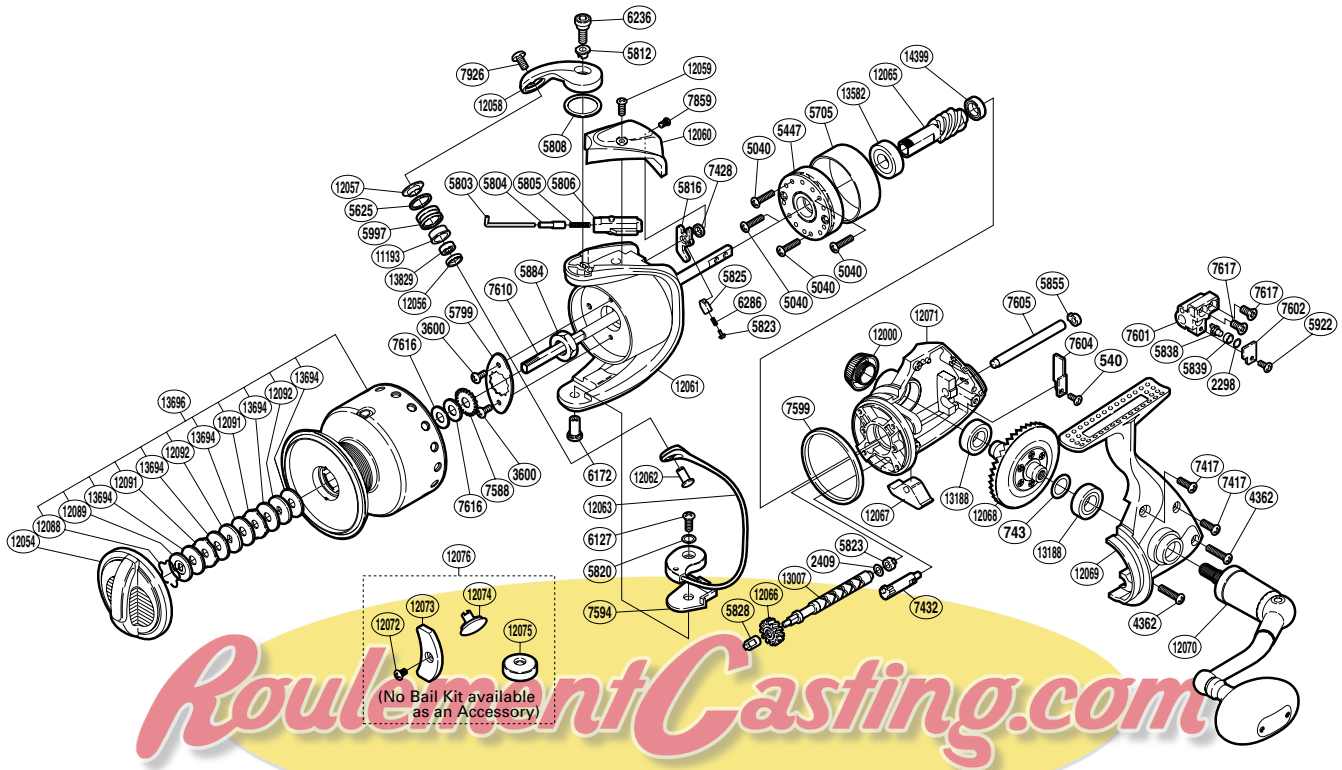

SHIMANO

Saragosa SA-RB

SRG-14000F

(1SE779500U)

| Part No. | Description | Part No. | Description | Part No. | Description |
|----------|----------------------------|----------|-----------------------------|----------|------------------------------------|
| RD 0540 | Screw | RD 5997 | Line Roller | RD12061 | Rotor |
| RD 0743 | Washer | RD 6127 | Screw | RD12062 | Line Roller Support |
| RD 2298 | Spacer | RD 6172 | Bail Hold Support Shaft | RD12063 | Bail Assembly |
| RD 2409 | Spacer | RD 6236 | Screw | RD12065 | Pinion Gear |
| RD 3600 | Screw | RD 6286 | Bail Trip Lever Spring | RD12066 | Idle Gear |
| RD 4362 | Screw | RD 7417 | Screw | RD12067 | Anti-Reverse Lever Cover |
| RD 5040 | Screw | RD 7428 | Bail Trip Lever Washer | RD12068 | Drive Gear |
| RD 5447 | Roller Clutch Assembly | RD 7432 | Anti-Reverse Cam | RD12069 | Side Cover |
| RD 5625 | Line Roller Spacer | RD 7588 | Spool Support | RD12070 | Handle Assembly |
| RD 5705 | Roller Clutch Ring | RD 7594 | Bail Hold Support Spacer | RD12071 | Body |
| RD 5799 | Rotor Nut Retainer | RD 7599 | Friction Ring | RD12088 | Drag Washers Retainer |
| RD 5803 | Bail Spring Guide A | RD 7601 | Oscillating Slider | RD12089 | Key Washer |
| RD 5804 | Spring Guide A Support | RD 7602 | Oscillating Slider Retainer | RD12091 | Eared Washer |
| RD 5805 | Bail Spring | RD 7604 | Worm Shaft Retainer | RD12092 | Key Washer |
| RD 5806 | Bail Spring Guide B | RD 7605 | Oscillating Guide | RD13007 | Worm Shaft |
| RD 5808 | Washer | RD 7610 | Main Shaft | RD13188 | Ball Bearing |
| RD 5812 | Screw Collar | RD 7616 | Spool Washer | RD13582 | Ball Bearing |
| RD 5816 | Bail Trip Lever | RD 7617 | Screw | RD13694 | Drag Washer |
| RD 5820 | Spacer | RD 7859 | Screw | RD13696 | Spool Assembly |
| RD 5823 | Lever Spring Guide A | RD 7926 | Screw | RD13829 | Ball Bearing |
| RD 5825 | Lever Spring Guide B | RD11193 | Line Roller Bushing | RD14399 | Ball Bearing |
| RD 5828 | Worm Bushing (Front) | RD12000 | Handle Screw Cap | | |
| RD 5832 | Worm Bushing (Rear) | RD12054 | Drag Knob | | |
| RD 5838 | Oscillating Pawl | RD12056 | Bearing Spacer | RD12072 | Screw (accessory) |
| RD 5839 | Oscillating Slider Bushing | RD12057 | Line Roller Washer | RD12073 | Counter Weight (rotor) (accessory) |
| RD 5855 | Oscillating Guide Holder | RD12058 | Bail Arm | RD12074 | Line Roller Support B (accessory) |
| RD 5884 | Rotor Nut | RD12059 | Screw | RD12075 | Counter Weight (bail) (accessory) |
| RD 5922 | Screw | RD12060 | Bail Spring Cover | RD12076 | Counter Weight Set (accessory) |