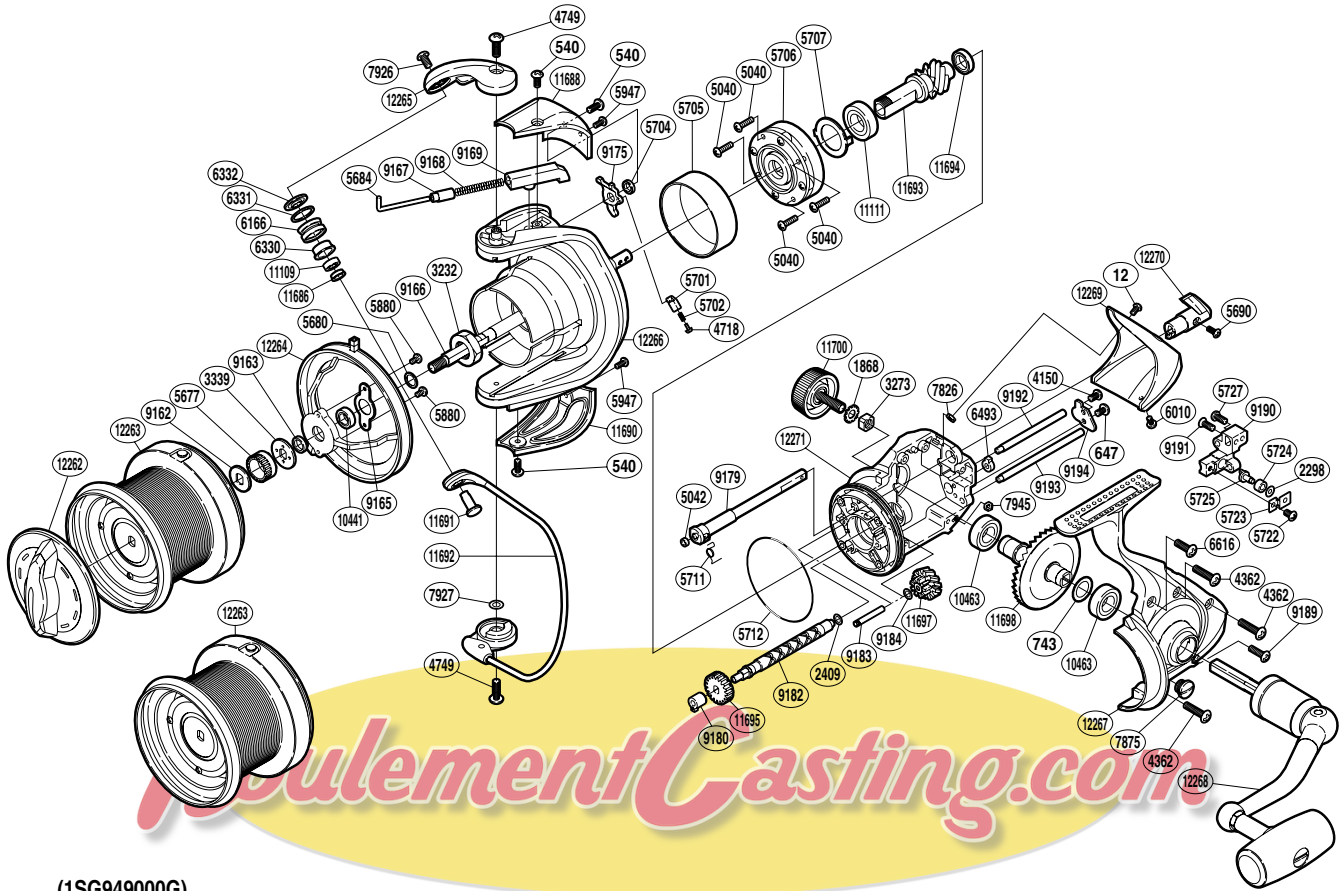

SHIMANO

POWER AERO 

PA-10000XSA

(1SG949000G)

Part No.	Description	Part No.	Description	Part No.	Description
RD 0012	Screw	RD 5725	Oscillating Pawl	RD 9191	Screw
RD 0540	Screw	RD 5727	Screw	RD 9192	Oscillating Guide B
RD 0647	Screw	RD 5880	Screw	RD 9193	Oscillating Guide A
RD 0743	Washer	RD 5947	Screw	RD 9194	Worm Shaft Retainer
RD 1868	Handle Lock Washer	RD 6010	Screw	RD10441	Ball Bearing
RD 2298	Spacer	RD 6166	Line Roller	RD10463	Ball Bearing
RD 2409	Spacer	RD 6330	Line Roller Bushing	RD11109	Ball Bearing
RD 3232	Rotor Nut	RD 6331	Line Roller Spacer	RD11111	Ball Bearing
RD 3273	Handle Screw Lock	RD 6332	Line Roller Washer	RD11686	Bearing Spacer
RD 3339	Spool Support B	RD 6493	Worm Bushing (rear)	RD11688	Bail Spring Cover
RD 4150	Screw	RD 6616	Screw	RD11690	Bail Hold Support Guard
RD 4362	Screw	RD 7826	Nut	RD11691	Line Roller Support
RD 4718	Lever Spring Guide A	RD 7875	Oil Cap	RD11692	Bail Assembly
RD 4749	Screw	RD 7926	Screw	RD11693	Pinion Gear
RD 5040	Screw	RD 7927	Washer	RD11694	Ball Bearing
RD 5042	Anti-Reverse Cam Ring	RD 7945	Nut	RD11695	Idle Gear
RD 5677	Spool Support A	RD 9162	Spool Washer	RD11697	Idle Gear
RD 5680	Spacer	RD 9163	Line Safety Guard Spacer	RD11698	Drive Gear
RD 5684	Bail Spring Guide A	RD 9165	Bearing Retainer	RD11700	Handle Screw Cap
RD 5690	Screw	RD 9166	Main Shaft	RD12262	Drag Knob
RD 5701	Lever Spring Guide B	RD 9167	Bail Spring Guide A Support	RD12263	Spool Assembly
RD 5702	Lever Spring	RD 9168	Bail Spring	RD12264	Line Safety Guard
RD 5704	Trip Lever Spacer	RD 9169	Bail Spring Guide B	RD12265	Bail Arm
RD 5705	Roller Clutch Ring	RD 9175	Bail Trip Lever	RD12266	Rotor
RD 5706	Roller Clutch Assembly	RD 9179	Anti-Reverse Cam	RD12267	Side Cover
RD 5707	Bearing Washer	RD 9180	Worm Bushing (front)	RD12268	Handle Assembly
RD 5711	Anti-Reverse Cam Spring	RD 9182	Worm Shaft	RD12269	Rear Protector
RD 5712	O Ring	RD 9183	Idle Gear B Shaft	RD12270	Anti-Reverse Lever
RD 5722	Screw	RD 9184	Washer	RD12271	Body
RD 5723	Oscillating Pawl Cover	RD 9189	Screw		
RD 5724	Oscillating Slider Bushing	RD 9190	Oscillating Slider		