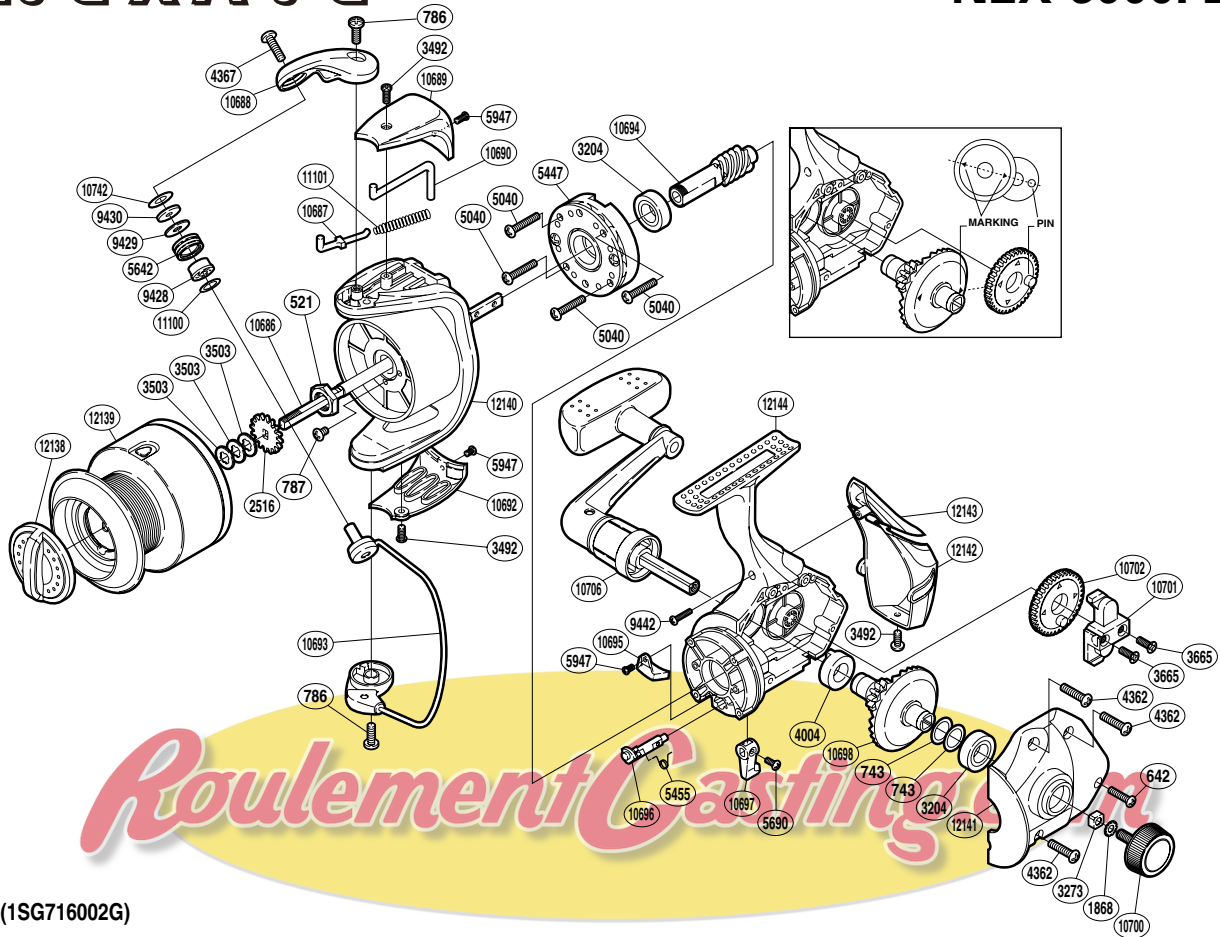

SHIMANO

NEXAVE

NEX-6000FB

(1SG716002G)

Part No.	Description	Part No.	Description	Part No.	Description
RD 0521	Rotor Nut	RD 5455	Anti-Reverse Cam Spring	RD10696	Anti-Reverse Cam
RD 0642	Screw	RD 5642	Line Roller	RD10697	Anti-Reverse Lever
RD 0743	Washer	RD 5690	Screw	RD10698	Drive Gear
RD 0786	Screw	RD 5947	Screw	RD10700	Handle Screw Cap
RD 0787	Screw	RD 9428	Line Roller Bushing	RD10701	Oscillating Slider
RD 1868	Handle Lock Washer	RD 9429	Line Roller Spacer	RD10702	Oscillating Gear
RD 2516	Spool Support	RD 9430	Line Roller Washer	RD10706	Handle Assembly
RD 3204	Ball Bearing	RD 9442	Screw	RD10742	Spacer
RD 3273	Handle Screw Lock	RD10686	Main Shaft	RD11100	Washer
RD 3492	Screw	RD10687	Bail Spring Guide A	RD11101	Bail Spring
RD 3503	Spool Washer	RD10688	Bail Arm	RD12138	Drag Knob
RD 3665	Screw	RD10689	Bail Spring Cover	RD12139	Spool Assembly
RD 4004	Drive Gear Bushing	RD10690	Bail Trip Lever	RD12140	Rotor
RD 4362	Screw	RD10692	Bail Hold Support Guard	RD12141	Side Cover
RD 4367	Screw	RD10693	Bail Assembly	RD12142	Rear Protector B
RD 5040	Screw	RD10694	Pinion Gear	RD12143	Rear Protector A
RD 5447	Roller Clutch Assembly	RD10695	Bail Trip Strike	RD12144	Body

(191107)