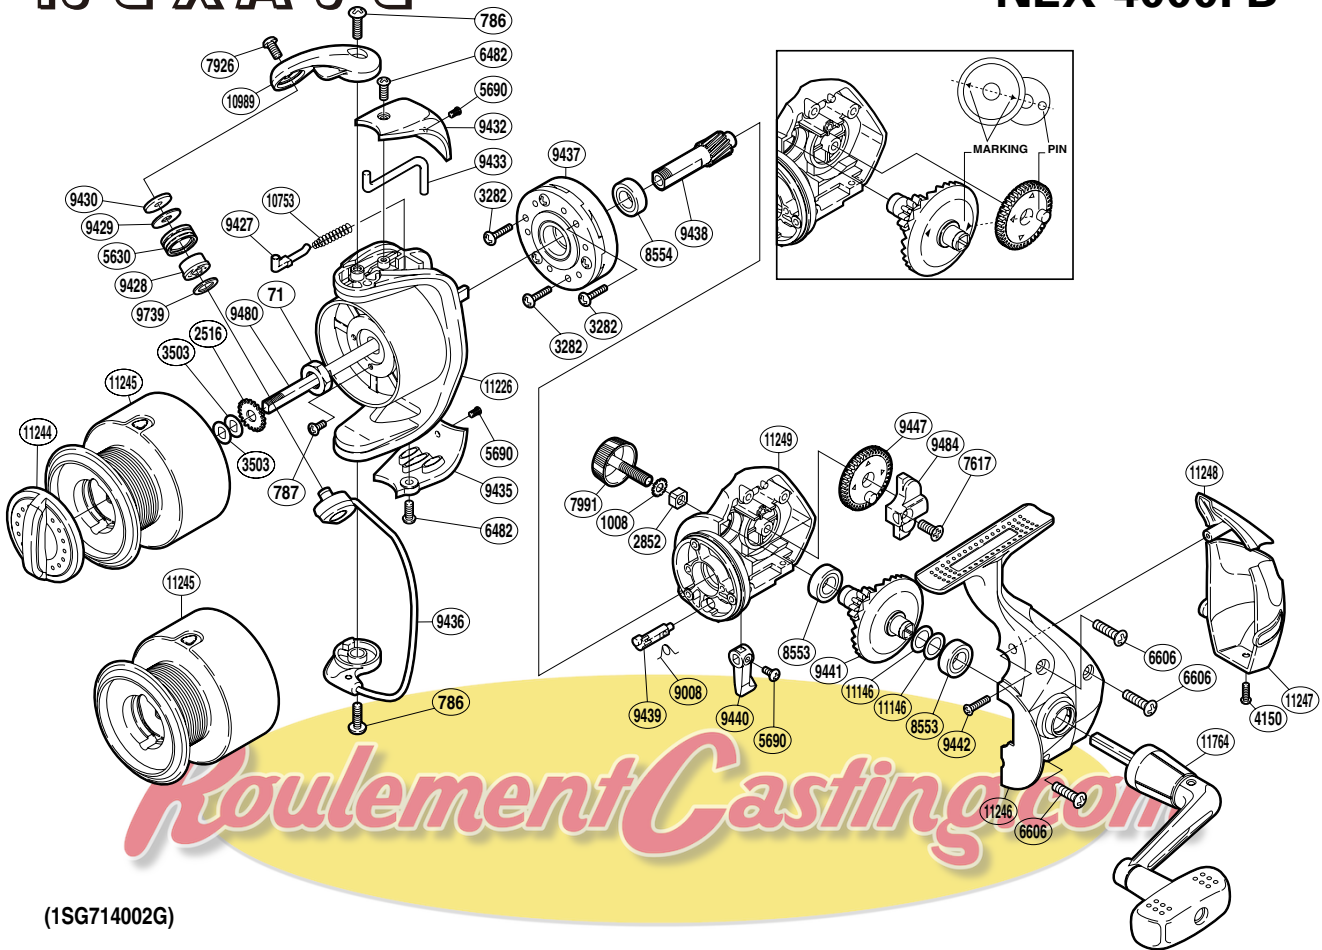

## NEXAVE

### NEX-4000FB

(1SG714002G)

Part No.	Description	Part No.	Description	Part No.	Description
RD 0071	Rotor Nut	RD 8553	Ball Bearing	RD 9442	Screw
RD 0786	Screw	RD 8554	Ball Bearing	RD 9447	Oscillating Gear
RD 0787	Screw	RD 9008	Anti-Reverse Cam Spring	RD 9480	Main Shaft
RD 1008	Handle Lock Washer	RD 9427	Bail Spring Guide	RD 9484	Oscillating Slider
RD 2516	Spool Support	RD 9428	Line Roller Bushing	RD 9739	Bearing Spacer
RD 2852	Handle Screw Lock	RD 9429	Line Roller Spacer	RD10753	Bail Spring
RD 3282	Screw	RD 9430	Line Roller Washer	RD10989	Bail Arm
RD 3503	Spool Washer	RD 9432	Bail Spring Cover	RD11146	Washer
RD 4150	Screw	RD 9433	Bail Trip Lever	RD11226	Rotor
RD 5630	Line Roller	RD 9435	Bail Hold Support Guard	RD11244	Drag Knob
RD 5690	Screw	RD 9436	Bail Assembly	RD11245	Spool Assembly
RD 6482	Screw	RD 9437	Roller Clutch Assembly	RD11246	Side Cover
RD 6606	Screw	RD 9438	Pinion Gear	RD11247	Rear Protector B
RD 7617	Screw	RD 9439	Anti-Reverse Cam	RD11248	Rear Protector A
RD 7926	Screw	RD 9440	Anti-Reverse Lever	RD11249	Body
RD 7991	Handle Screw Cap	RD 9441	Drive Gear	RD11764	Handle Assembly