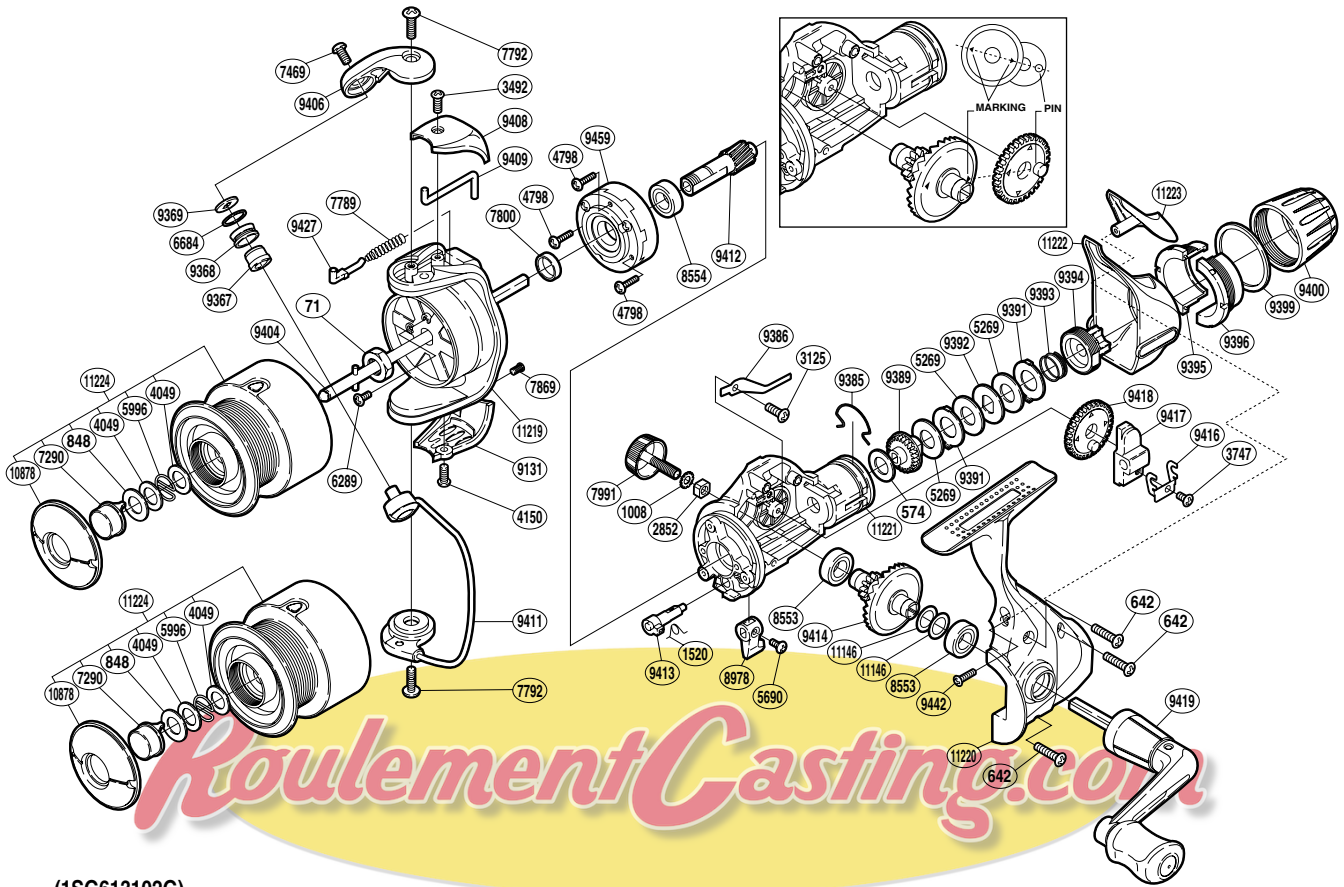

SHIMANO

NEXAVE

NEX-3000SRB

(1SG613102G)

Part No.	Description	Part No.	Description	Part No.	Description
RD 0071	Rotor Nut	RD 7800	Rotor Ring	RD 9406	Bail Arm
RD 0574	Drag Washer	RD 7869	Screw	RD 9408	Bail Spring Cover
RD 0642	Screw	RD 7991	Handle Screw Cap	RD 9409	Bail Trip Lever
RD 0848	Washer	RD 8553	Ball Bearing	RD 9411	Bail Assembly
RD 1008	Handle Lock Washer	RD 8554	Ball Bearing	RD 9412	Pinion Gear
RD 1520	Anti-Reverse Cam Spring	RD 8978	Anti-Reverse Lever	RD 9413	Anti-Reverse Cam
RD 2852	Handle Screw Lock	RD 9131	Bail Hold Support Guard	RD 9414	Drive Gear
RD 3125	Screw	RD 9367	Line Roller Bushing	RD 9416	Oscillating Slider Retainer
RD 3492	Screw	RD 9368	Line Roller	RD 9417	Oscillating Slider
RD 3747	Screw	RD 9369	Line Roller Washer	RD 9418	Oscillating Gear
RD 4049	Washer	RD 9385	Hold Click Spring	RD 9419	Handle Assembly
RD 4150	Screw	RD 9386	Drag Click	RD 9427	Bail Spring Guide
RD 4798	Screw	RD 9389	Drag Shaft	RD 9442	Screw
RD 5269	Drag Washer	RD 9391	Eared Washer	RD 9459	Roller Clutch Assembly
RD 5690	Screw	RD 9392	Key Washer	RD10878	Push Button Collar
RD 5996	Locking Spring	RD 9393	Drag Coil Spring	RD11146	Washer
RD 6289	Screw	RD 9394	Pressure Screw	RD11219	Rotor
RD 6684	Line Roller Spacer	RD 9395	Drag Programmer B1	RD11220	Side Cover
RD 7290	Push Button	RD 9396	Drag Programmer B2	RD11221	Body
RD 7469	Screw	RD 9399	Drag Programmer B Ring	RD11222	Rear Protector B
RD 7789	Bail Spring	RD 9400	Drag Programmer A	RD11223	Rear Protector A
RD 7792	Screw	RD 9404	Main Shaft	RD11224	Spool Assembly

(181230)