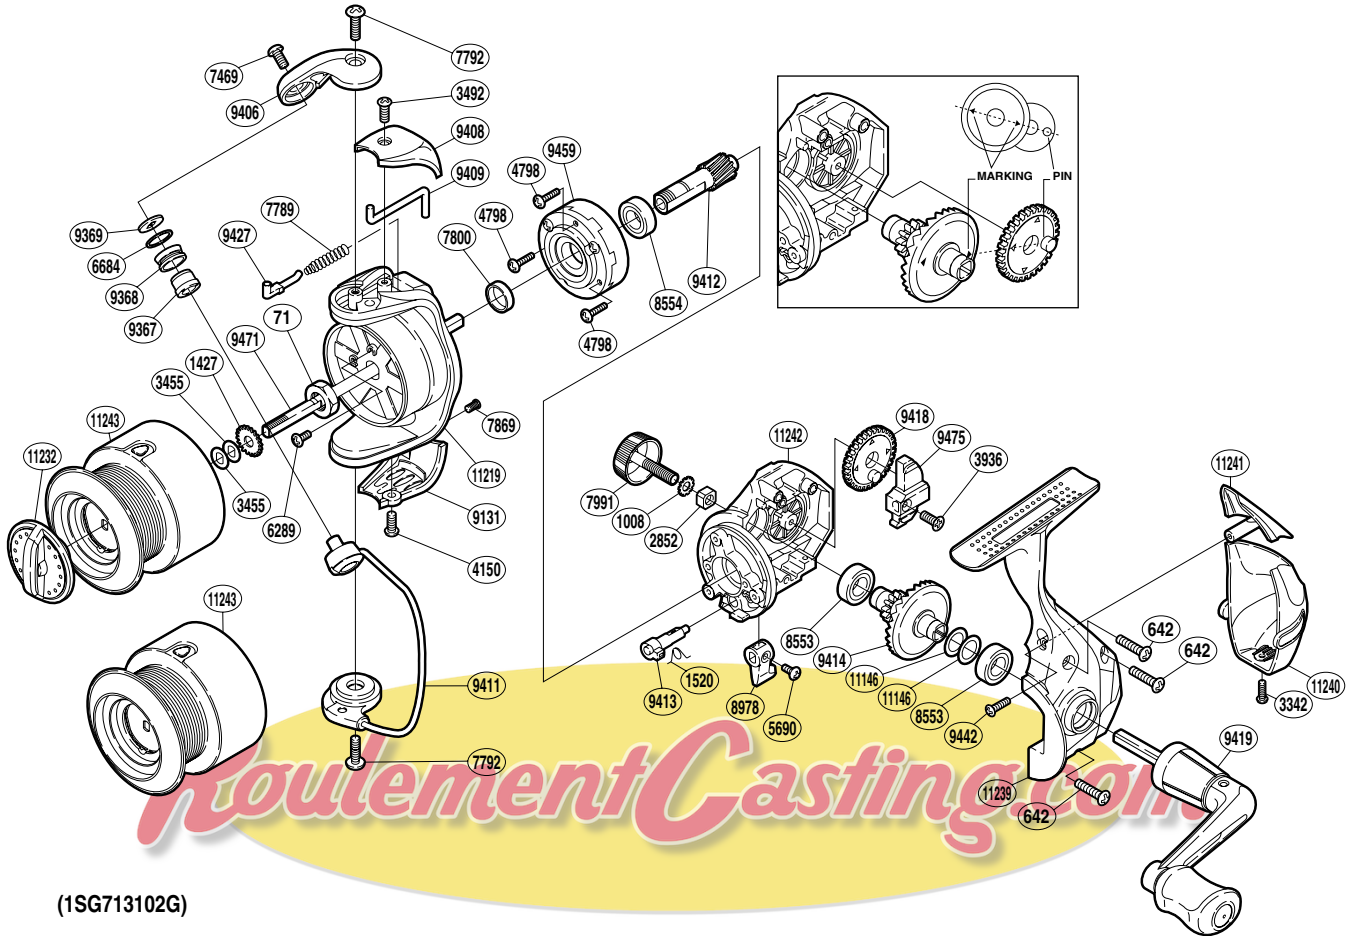

SHIMANO

NEXAVE

NEX-3000SFB

(1SG713102G)

Part No.	Description	Part No.	Description	Part No.	Description
RD 0071	Rotor Nut	RD 7792	Screw	RD 9414	Drive Gear
RD 0642	Screw	RD 7800	Rotor Ring	RD 9418	Oscillating Gear
RD 1008	Handle Lock Washer	RD 7869	Screw	RD 9419	Handle Assembly
RD 1427	Spool Support	RD 7991	Handle Screw Cap	RD 9427	Bail Spring Guide
RD 1520	Anti-Reverse Cam Spring	RD 8553	Ball Bearing	RD 9442	Screw
RD 2852	Handle Screw Lock	RD 8554	Ball Bearing	RD 9459	Roller Clutch Assembly
RD 3342	Screw	RD 8978	Anti-Reverse Lever	RD 9471	Main Shaft
RD 3455	Spool Washer	RD 9131	Bail Hold Support Guard	RD 9475	Oscillating Slider
RD 3492	Screw	RD 9367	Line Roller Bushing	RD11146	Washer
RD 3936	Screw	RD 9368	Line Roller	RD11219	Rotor
RD 4150	Screw	RD 9369	Line Roller Washer	RD11232	Drag Knob
RD 4798	Screw	RD 9406	Bail Arm	RD11239	Side Cover
RD 5690	Screw	RD 9408	Bail Spring Cover	RD11240	Rear Protector B
RD 6289	Screw	RD 9409	Bail Trip Lever	RD11241	Rear Protector A
RD 6684	Line Roller Spacer	RD 9411	Bail Assembly	RD11242	Body
RD 7469	Screw	RD 9412	Pinion Gear	RD11243	Spool Assembly
RD 7789	Bail Spring	RD 9413	Anti-Reverse Cam		

(181230)