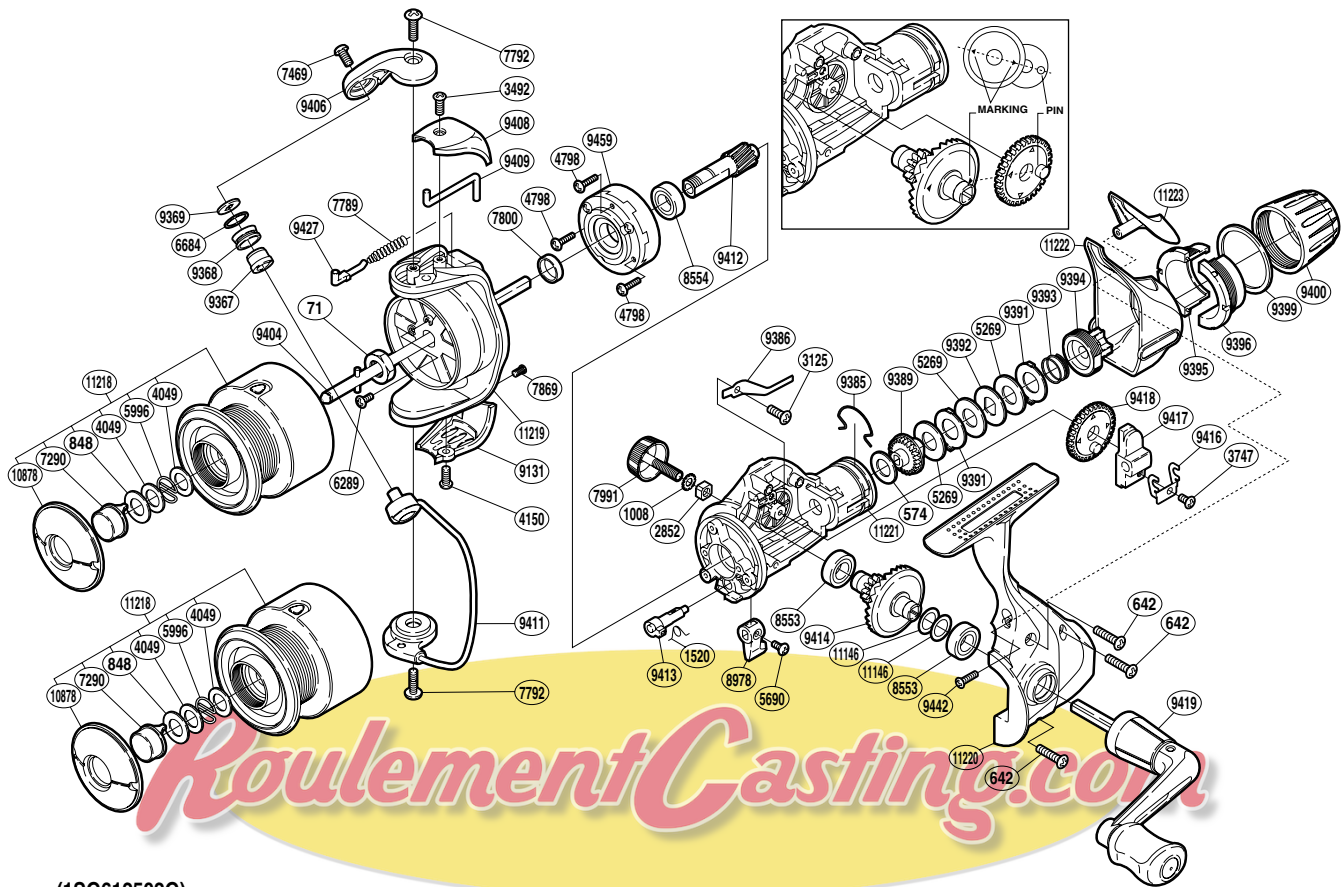

# SHIMANO

### NEX-2500RB

(1SG612502G)

Part No.	Description	Part No.	Description	Part No.	Description
RD 0071	Rotor Nut	RD 7800	Rotor Ring	RD 9406	Bail Arm
RD 0574	Drag Washer	RD 7869	Screw	RD 9408	Bail Spring Cover
RD 0642	Screw	RD 7991	Handle Screw Cap	RD 9409	Bail Trip Lever
RD 0848	Washer	RD 8553	Ball Bearing	RD 9411	Bail Assembly
RD 1008	Handle Lock Washer	RD 8554	Ball Bearing	RD 9412	Pinion Gear
RD 1520	Anti-Reverse Cam Spring	RD 8978	Anti-Reverse Lever	RD 9413	Anti-Reverse Cam
RD 2852	Handle Screw Lock	RD 9131	Bail Hold Support Guard	RD 9414	Drive Gear
RD 3125	Screw	RD 9367	Line Roller Bushing	RD 9416	Oscillating Slider Retainer
RD 3492	Screw	RD 9368	Line Roller	RD 9417	Oscillating Slider
RD 3747	Screw	RD 9369	Line Roller Washer	RD 9418	Oscillating Gear
RD 4049	Washer	RD 9385	Hold Click Spring	RD 9419	Handle Assembly
RD 4150	Screw	RD 9386	Drag Click	RD 9427	Bail Spring Guide
RD 4798	Screw	RD 9389	Drag Shaft	RD 9442	Screw
RD 5269	Drag Washer	RD 9391	Eared Washer	RD 9459	Roller Clutch Assembly
RD 5690	Screw	RD 9392	Key Washer	RD10878	Push Button Collar
RD 5996	Locking Spring	RD 9393	Drag Coil Spring	RD11146	Washer
RD 6289	Screw	RD 9394	Pressure Screw	RD11218	Spool Assembly
RD 6684	Line Roller Spacer	RD 9395	Drag Programmer B1	RD11219	Rotor
RD 7290	Push Button	RD 9396	Drag Programmer B2	RD11220	Side Cover
RD 7469	Screw	RD 9399	Drag Programmer B Ring	RD11221	Body
RD 7789	Bail Spring	RD 9400	Drag Programmer A	RD11222	Rear Protector B
RD 7792	Screw	RD 9404	Main Shaft	RD11223	Rear Protector A

(181230)