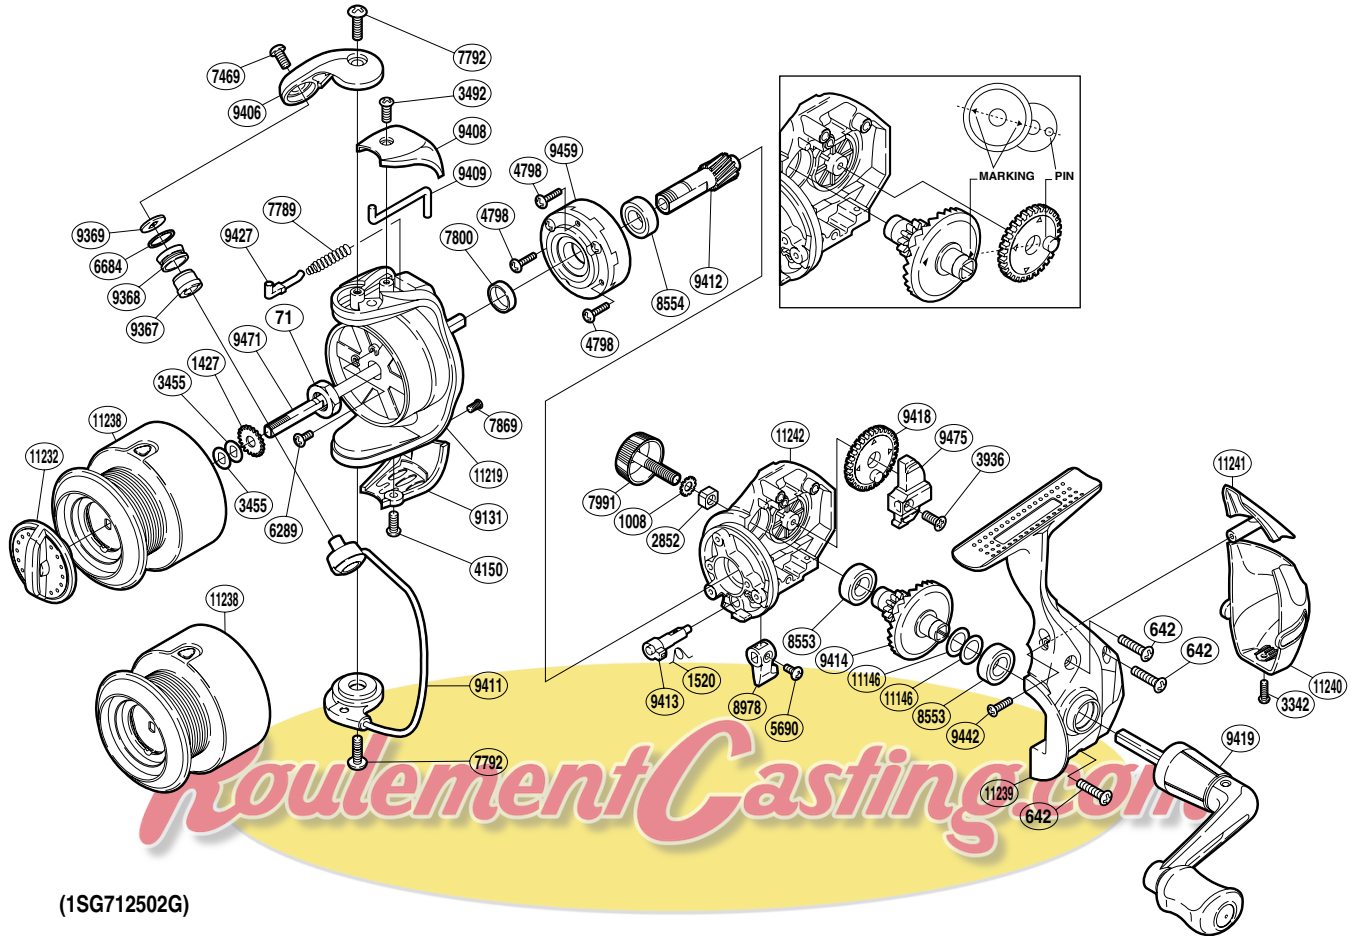

SHIMANO

NEXAVE

NEX-2500FB

(1SG712502G)

Part No.	Description	Part No.	Description	Part No.	Description
RD 0071	Rotor Nut	RD 7792	Screw	RD 9414	Drive Gear
RD 0642	Screw	RD 7800	Rotor Ring	RD 9418	Oscillating Gear
RD 1008	Handle Lock Washer	RD 7869	Screw	RD 9419	Handle Assembly
RD 1427	Spool Support	RD 7991	Handle Screw Cap	RD 9427	Bail Spring Guide
RD 1520	Anti-Reverse Cam Spring	RD 8553	Ball Bearing	RD 9442	Screw
RD 2852	Handle Screw Lock	RD 8554	Ball Bearing	RD 9459	Roller Clutch Assembly
RD 3342	Screw	RD 8978	Anti-Reverse Lever	RD 9471	Main Shaft
RD 3455	Spool Washer	RD 9131	Bail Hold Support Guard	RD 9475	Oscillating Slider
RD 3492	Screw	RD 9367	Line Roller Bushing	RD11146	Washer
RD 3936	Screw	RD 9368	Line Roller	RD11219	Rotor
RD 4150	Screw	RD 9369	Line Roller Washer	RD11232	Drag Knob
RD 4798	Screw	RD 9406	Bail Arm	RD11238	Spool Assembly
RD 5690	Screw	RD 9408	Bail Spring Cover	RD11239	Side Cover
RD 6289	Screw	RD 9409	Bail Trip Lever	RD11240	Rear Protector B
RD 6684	Line Roller Spacer	RD 9411	Bail Assembly	RD11241	Rear Protector A
RD 7469	Screw	RD 9412	Pinion Gear	RD11242	Body
RD 7789	Bail Spring	RD 9413	Anti-Reverse Cam		

(181230)