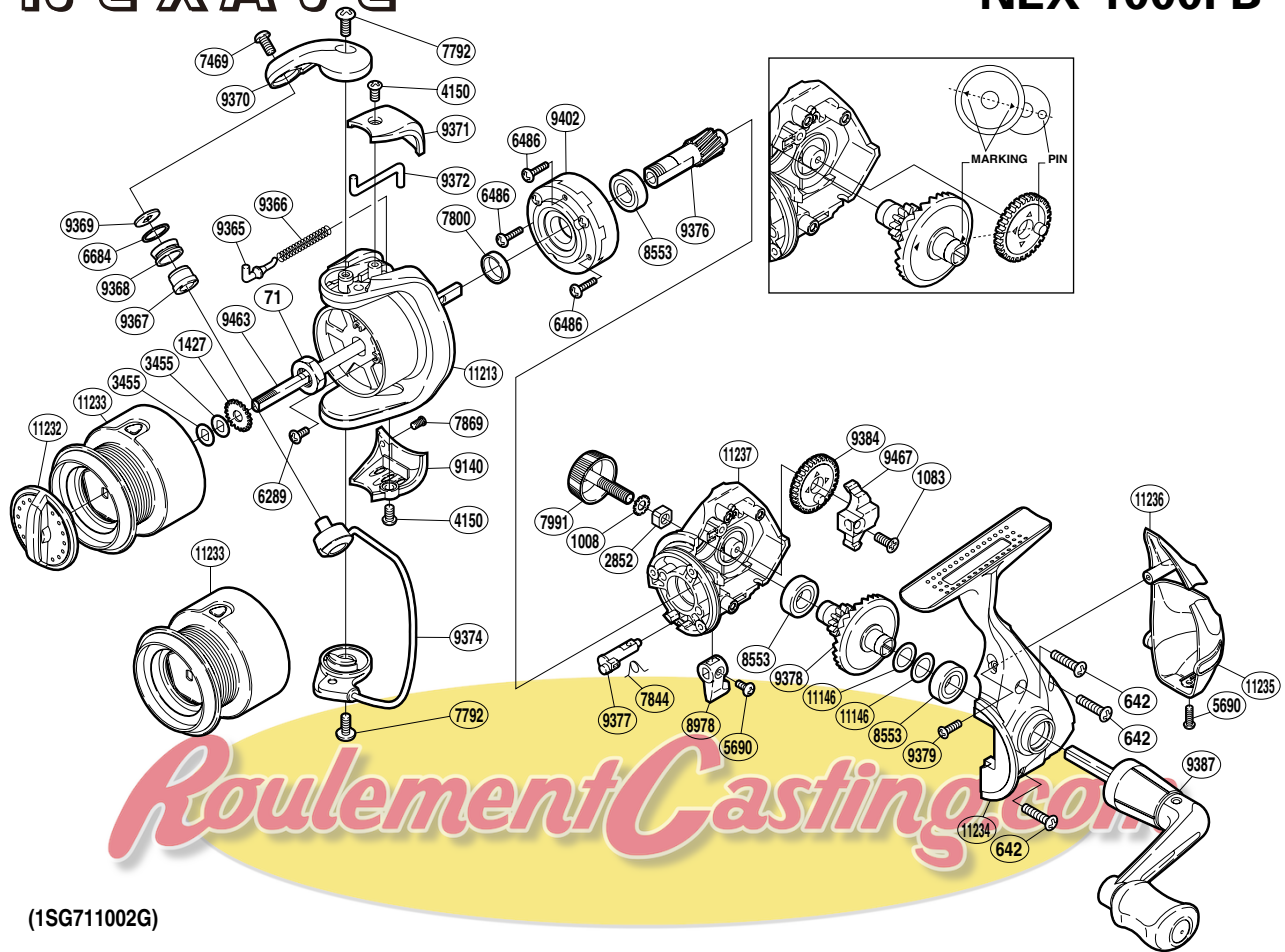

SHIMANO

NEXAVE

NEX-1000FB

(1SG711002G)

Part No.	Description	Part No.	Description	Part No.	Description
RD 0071	Rotor Nut	RD 7869	Screw	RD 9378	Drive Gear
RD 0642	Screw	RD 7991	Handle Screw Cap	RD 9379	Screw
RD 1008	Handle Lock Washer	RD 8553	Ball Bearing	RD 9384	Oscillating Gear
RD 1083	Screw	RD 8978	Anti-Reverse Lever	RD 9387	Handle Assembly
RD 1427	Spool Support	RD 9140	Bail Hold Support Guard	RD 9402	Roller Clutch Assembly
RD 2852	Handle Screw Lock	RD 9365	Bail Spring Guide	RD 9463	Main Shaft
RD 3455	Spool Washer	RD 9366	Bail Spring	RD 9467	Oscillating Slider
RD 4150	Screw	RD 9367	Line Roller Bushing	RD11146	Washer
RD 5690	Screw	RD 9368	Line Roller	RD11213	Rotor
RD 6289	Screw	RD 9369	Line Roller Washer	RD11232	Drag Knob
RD 6486	Screw	RD 9370	Bail Arm	RD11233	Spool Assembly
RD 6684	Line Roller Spacer	RD 9371	Bail Spring Cover	RD11234	Side Cover
RD 7469	Screw	RD 9372	Bail Trip Lever	RD11235	Rear Protector B
RD 7792	Screw	RD 9374	Bail Assembly	RD11236	Rear Protector A
RD 7800	Rotor Ring	RD 9376	Pinion Gear	RD11237	Body
RD 7844	Anti-Reverse Cam Spring	RD 9377	Anti-Reverse Cam		

(181230)