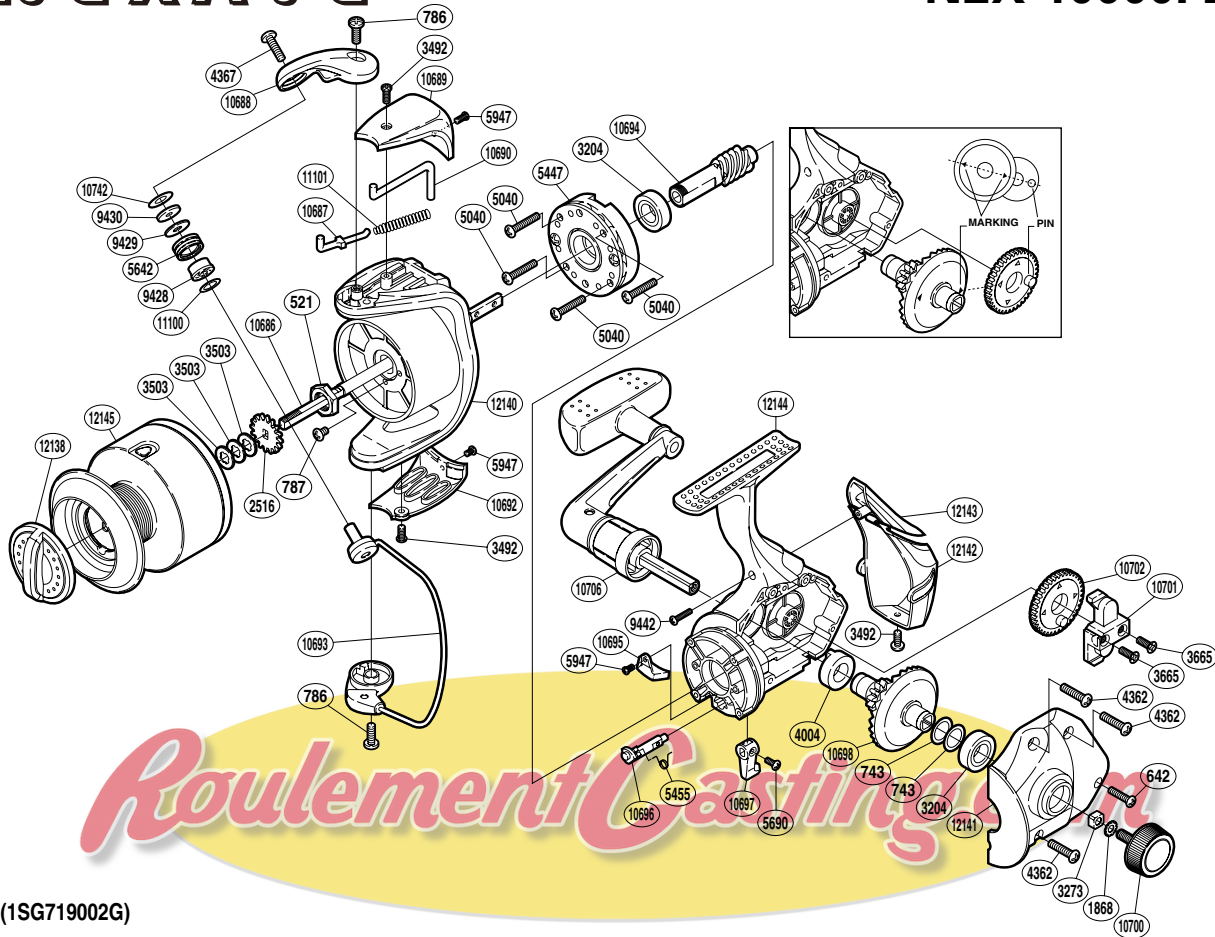

# SHIMANO

## NEXAVE

NEX-10000FB

(1SG719002G)

Part No.	Description	Part No.	Description	Part No.	Description
RD 0521	Rotor Nut	RD 5455	Anti-Reverse Cam Spring	RD10696	Anti-Reverse Cam
RD 0642	Screw	RD 5642	Line Roller	RD10697	Anti-Reverse Lever
RD 0743	Washer	RD 5690	Screw	RD10698	Drive Gear
RD 0786	Screw	RD 5947	Screw	RD10700	Handle Screw Cap
RD 0787	Screw	RD 9428	Line Roller Bushing	RD10701	Oscillating Slider
RD 1868	Handle Lock Washer	RD 9429	Line Roller Spacer	RD10702	Oscillating Gear
RD 2516	Spool Support	RD 9430	Line Roller Washer	RD10706	Handle Assembly
RD 3204	Ball Bearing	RD 9442	Screw	RD10742	Spacer
RD 3273	Handle Screw Lock	RD10686	Main Shaft	RD11100	Washer
RD 3492	Screw	RD10687	Bail Spring Guide A	RD11101	Bail Spring
RD 3503	Spool Washer	RD10688	Bail Arm	RD12138	Drag Knob
RD 3665	Screw	RD10689	Bail Spring Cover	RD12140	Rotor
RD 4004	Drive Gear Bushing	RD10690	Bail Trip Lever	RD12141	Side Cover
RD 4362	Screw	RD10692	Bail Hold Support Guard	RD12142	Rear Protector B
RD 4367	Screw	RD10693	Bail Assembly	RD12143	Rear Protector A
RD 5040	Screw	RD10694	Pinion Gear	RD12144	Body
RD 5447	Roller Clutch Assembly	RD10695	Bail Trip Strike	RD12145	Spool Assembly

(191107)