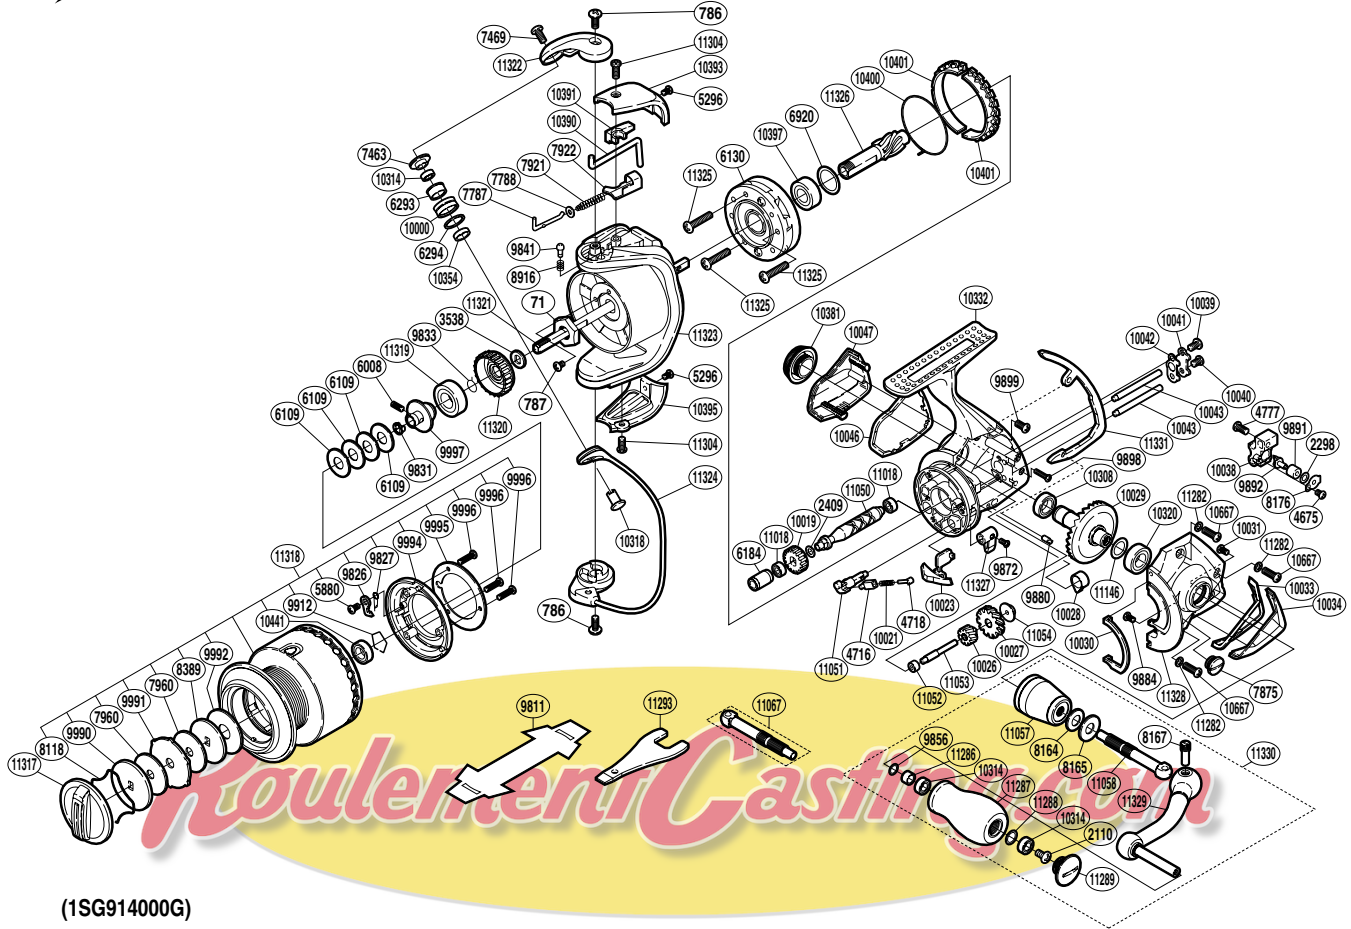

SHIMANO

FIRE BLOOD **S A-RB**

FBL-4000FA

(1SG91400G)

Part No.	Description	Part No.	Description	Part No.	Description
RD 0071	Rotor Nut	RD 9880	Rear Protector B Pin	RD10393	Bail Spring Cover
RD 0786	Screw	RD 9884	Screw	RD10395	Bail Hold Support Guard
RD 0787	Screw	RD 9891	Oscillating Slider Bushing	RD10397	Ball Bearing
RD 2110	Screw	RD 9892	Oscillating Pawl	RD10400	Friction Spring
RD 2298	Spacer	RD 9898	Screw	RD10401	Friction Ring
RD 2409	Spacer	RD 9899	Screw	RD10441	Ball Bearing
RD 3538	Spool Support	RD 9912	Bearing Retainer	RD10667	Screw
RD 4675	Screw	RD 9990	Key Washer	RD11018	Ball Bearing
RD 4716	Lever Spring Guide B	RD 9991	Eared Washer	RD11050	Worm Shaft
RD 4718	Lever Spring Guide A	RD 9992	Drag Washer	RD11051	Anti-Reverse Cam
RD 4777	Screw	RD 9994	Spool Pin Cover	RD11052	Idle Gear B Shaft Bushing
RD 5296	Screw	RD 9995	Spool Pin Cover Plate	RD11053	Idle Gear B Shaft
RD 5880	Screw	RD 9996	Screw	RD11054	Idle Gear B Shaft Bushing B
RD 6008	Set Screw	RD 9997	Bearing Bushing	RD11057	Handle Shaft Cover
RD 6109	Spool Washer	RD10000	Line Roller	RD11058	Handle Shaft (left)
RD 6130	Roller Clutch Assembly	RD10019	Idle Gear	RD11146	Washer
RD 6184	Worm Bushing	RD10021	Anti-Reverse Cam Spring	RD11282	Washer
RD 6293	Line Roller Bushing	RD10023	Bail Trip Strike	RD11286	Handle Knob Shaft Collar
RD 6294	Line Roller Spacer	RD10026	Idle Gear B (small)	RD11287	Handle Knob
RD 6920	Spacer	RD10027	Idle Gear B (large)	RD11288	Washer
RD 7463	Line Roller Washer	RD10028	Bushing	RD11289	Handle Knob Seal
RD 7469	Screw	RD10029	Drive Gear	RD11304	Screw
RD 7787	Bail Spring Guide A	RD10030	Flange Water Proof	RD11317	Drag Knob
RD 7788	Spring Guide A Support	RD10031	Screw	RD11318	Spool Assembly
RD 7875	Oil Cap	RD10033	Cover (for side cover)	RD11319	Ball Bearing
RD 7921	Bail Spring	RD10034	Side Cover Guard	RD11320	Drag Click Ratchet
RD 7922	Bail Spring Seat	RD10038	Oscillating Slider	RD11321	Main Shaft
RD 7960	Drag Washer	RD10039	Screw	RD11322	Bail Arm
RD 8118	Drag Washers Retainer	RD10040	Screw	RD11323	Rotor
RD 8164	Coned Disc Spring	RD10041	Worm Shaft Retainer	RD11324	Bail Assembly
RD 8165	Large Handle Shank Washer	RD10042	Worm Shaft Retainer Washer	RD11325	Screw
RD 8167	Handle Shaft Screw	RD10043	Oscillating Guide	RD11326	Pinion Gear
RD 8176	Oscillating Pawl Cover	RD10046	Rear Shield	RD11327	Anti-Reverse Lever
RD 8389	Key Washer	RD10047	Rear Protector A	RD11328	Side Cover
RD 8916	Click Spring	RD10308	Ball Bearing	RD11329	Handle Shank Assembly
RD 9826	Drag Click	RD10314	Ball Bearing	RD11330	Handle Assembly
RD 9827	Drag Click Spring	RD10318	Line Roller Support	RD11331	Rear Protector B
RD 9831	Bearing Bushing Spacer	RD10320	Ball Bearing	RD11332	Body
RD 9833	Ratchet Spring	RD10354	Bearing Spacer		
RD 9841	Click Pin	RD10381	Handle Screw Cap	RD 9811	Reel Seat Spacer (accessory)
RD 9856	Washer	RD10390	Bail Trip Lever	RD11067	Handle Shaft (right) (accessory)
RD 9872	Screw	RD10391	Bail Trip Cover	RD11293	Wrench (accessory)