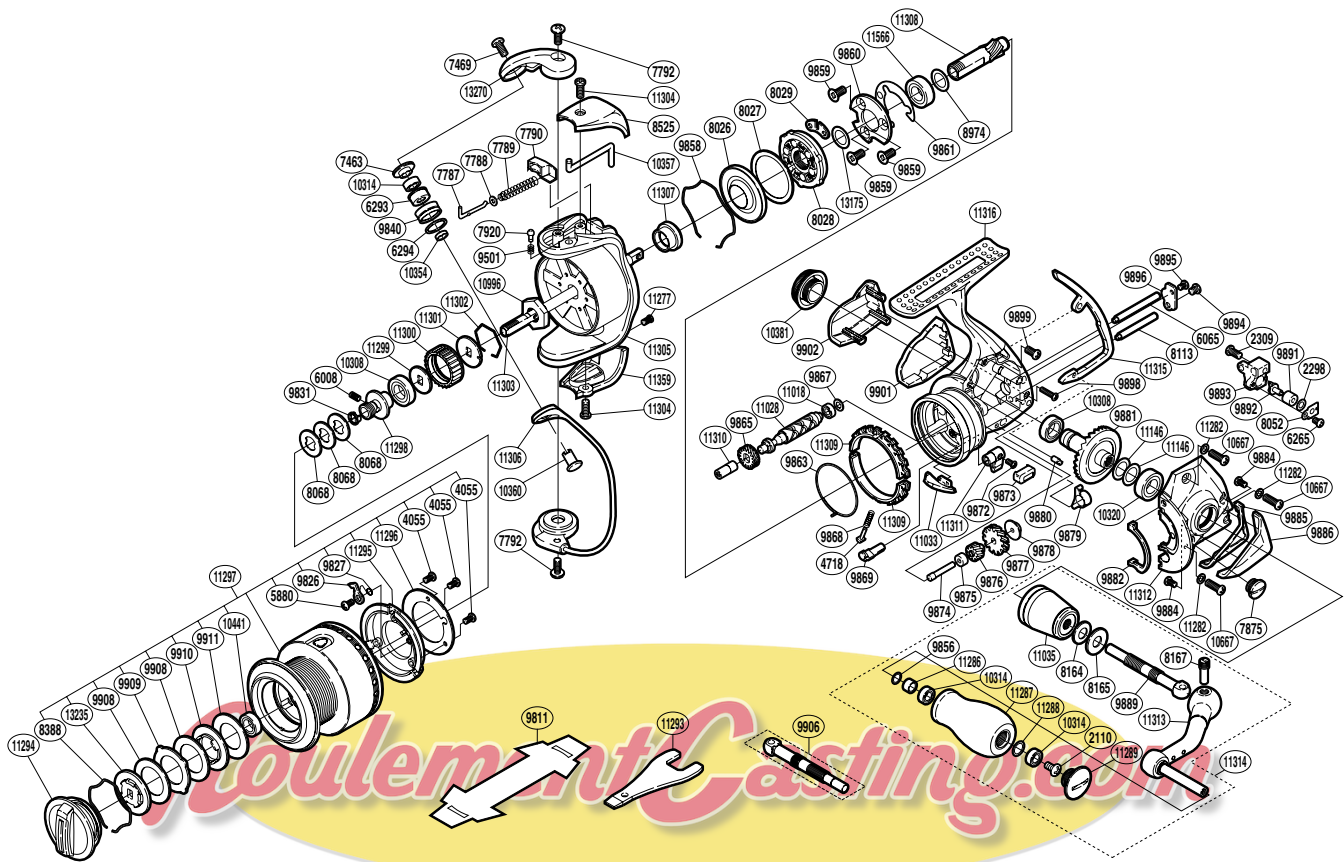

SHIMANO

FIRE BLOOD SA-RB

FBL-2500FA

(1SG912500G)

Part No.	Description	Part No.	Description	Part No.	Description
RD 2110	Screw	RD 9865	Idle Gear	RD11018	Ball Bearing
RD 2298	Spacer	RD 9867	Washer	RD11028	Worm Shaft
RD 2309	Screw	RD 9868	Anti-Reverse Cam Spring	RD11033	Bail Trip Strike
RD 4055	Screw	RD 9869	Anti-Reverse Cam	RD11035	Handle Shaft Cover
RD 4718	Lever Spring Guide A	RD 9872	Screw	RD11146	Washer
RD 5880	Screw	RD 9873	Anti-Reverse Lever Cover	RD11277	Screw
RD 6008	Set Screw	RD 9874	Idle Gear B Shaft	RD11282	Washer
RD 6065	Oscillating Guide	RD 9875	Idle Gear B Shaft Bushing	RD11286	Handle Knob Shaft Collar
RD 6265	Screw	RD 9876	Idle Gear B (small)	RD11287	Handle Knob
RD 6293	Line Roller Bushing	RD 9877	Idle Gear B (large)	RD11288	Washer
RD 6294	Line Roller Spacer	RD 9878	Idle Gear B Shaft Bushing B	RD11289	Handle Knob Seal
RD 7463	Line Roller Washer	RD 9879	Bushing	RD11294	Drag Knob
RD 7469	Screw	RD 9880	Rear Protector B Pin	RD11295	Spool Pin Cover
RD 7787	Bail Spring Guide A	RD 9881	Drive Gear	RD11296	Spool Pin Cover Plate
RD 7788	Spring Guide A Support	RD 9882	Flange Water Proof	RD11297	Spool Assembly
RD 7789	Bail Spring	RD 9884	Screw	RD11298	Bearing Bushing
RD 7790	Bail Spring Seat	RD 9885	Cover (for side cover)	RD11299	Washer
RD 7792	Screw	RD 9886	Side Cover Guard	RD11300	Drag Click Ratchet
RD 7875	Oil Cap	RD 9889	Handle Shaft (left)	RD11301	Spool Support
RD 7920	Click Pin	RD 9891	Oscillating Slider Bushing	RD11302	Ratchet Spring
RD 8026	Roller Clutch Water Proof	RD 9892	Oscillating Pawl	RD11303	Main Shaft
RD 8027	Clutch Hold Ring Washer	RD 9893	Oscillating Slider	RD11304	Screw
RD 8028	Roller Clutch Assembly	RD 9894	Screw	RD11305	Rotor
RD 8029	Clutch Insole	RD 9895	Screw	RD11306	Bail Assembly
RD 8052	Oscillating Pawl Cover	RD 9896	Worm Shaft Retainer	RD11307	Rotor Ring
RD 8068	Spool Washer	RD 9898	Screw	RD11308	Pinion Gear
RD 8113	Oscillating Guide	RD 9899	Screw	RD11309	Friction Ring
RD 8164	Coned Disc Spring	RD 9901	Rear Shield	RD11310	Worm Bushing (front)
RD 8165	Large Handle Shank Washer	RD 9902	Rear Protector A	RD11311	Anti-Reverse Lever
RD 8167	Handle Shaft Screw	RD 9908	Drag Washer	RD11312	Side Cover
RD 8388	Drag Washers Retainer	RD 9909	Eared Washer	RD11313	Handle Shank Assembly
RD 8525	Bail Spring Cover	RD 9910	Key Washer	RD11314	Handle Assembly
RD 8974	Washer	RD 9911	Drag Washer	RD11315	Rear Protector B
RD 9501	Click Spring	RD10308	Ball Bearing	RD11316	Body
RD 9826	Drag Click	RD10314	Ball Bearing	RD11566	Ball Bearing
RD 9827	Drag Click Spring	RD10320	Ball Bearing	RD13175	Washer
RD 9831	Bearing Bushing Spacer	RD10354	Bearing Spacer	RD13235	Key Washer
RD 9840	Line Roller	RD10357	Bail Trip Lever	RD13270	Bail Arm
RD 9856	Washer	RD10359	Bail Hold Support Guard		
RD 9858	Roller Clutch Water Proof Retainer	RD10360	Line Roller Support		
RD 9859	Screw	RD10381	Handle Screw Cap		
RD 9860	Bearing Retainer	RD10441	Ball Bearing	RD 9811	Reel Seat Spacer (accessory)
RD 9861	Bearing Retainer Sheet	RD10667	Screw	RD 9906	Handle Shaft (right) (accessory)
RD 9863	Friction Spring	RD10996	Rotor Nut	RD11293	Wrench (accessory)