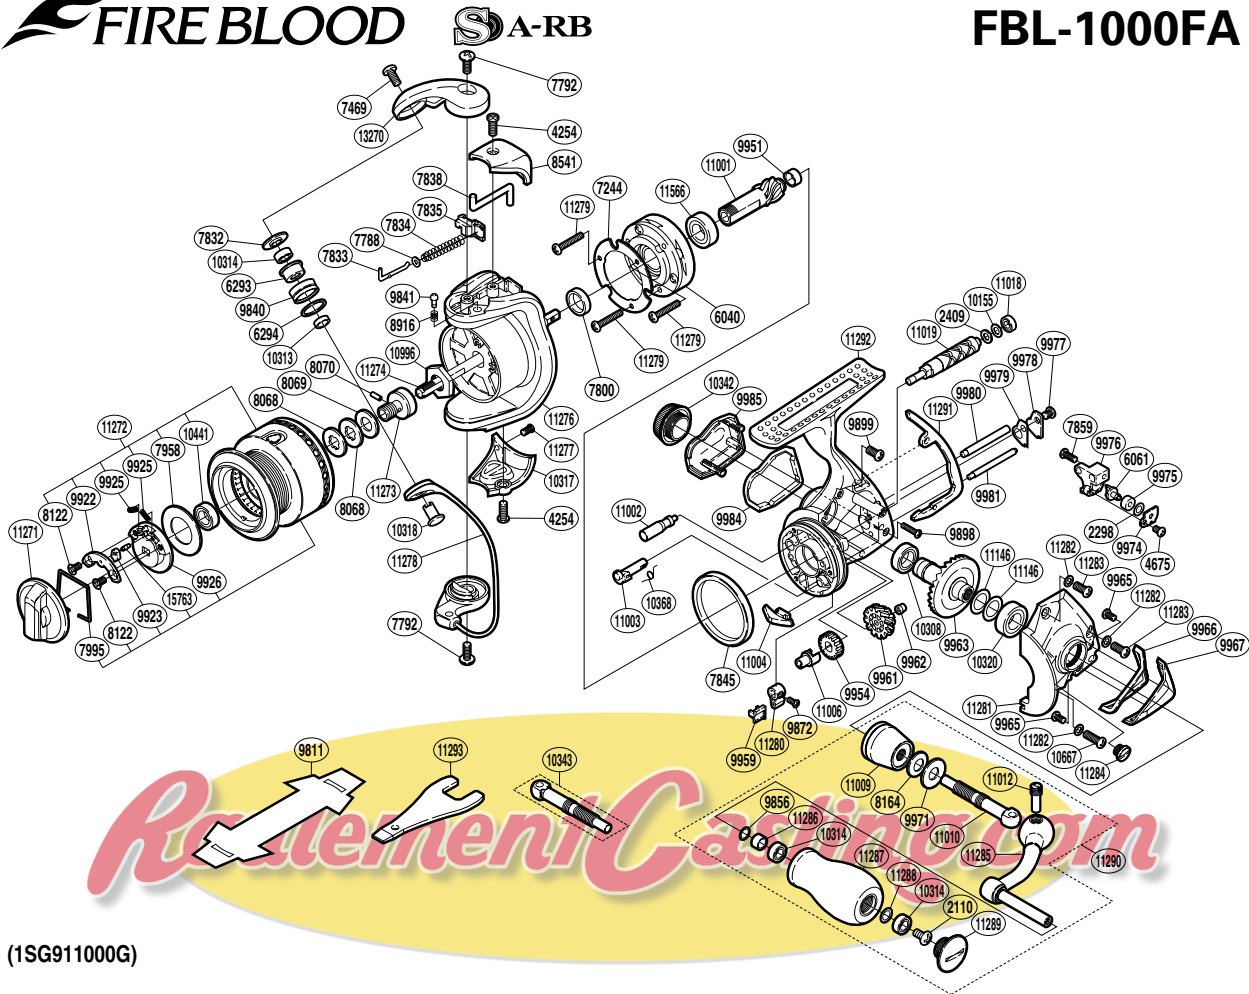

SHIMANO

FIRE BLOOD S A-RB

FBL-1000FA

(1SG91100G)

Part No.	Description	Part No.	Description	Part No.	Description
RD 2110	Screw	RD 9923	Drag Click Plate	RD11003	Anti-Reverse Cam
RD 2298	Spacer	RD 9925	Click Spring	RD11004	Bail Trip Strike
RD 2409	Spacer	RD 9926	Drag Click Holder	RD11006	Worm Bushing (front)
RD 4254	Screw	RD 9951	Bushing	RD11009	Handle Shaft Cover
RD 4675	Screw	RD 9954	Idle Gear	RD11010	Handle Shaft (left)
RD 6040	Roller Clutch Assembly	RD 9959	Anti-Reverse Lever Cover	RD11012	Handle Shaft Screw
RD 6061	Oscillating Pawl	RD 9961	Idle Gear B	RD11018	Ball Bearing
RD 6293	Line Roller Bushing	RD 9962	Idle Gear B Shaft Bushing	RD11019	Worm Shaft
RD 6294	Line Roller Spacer	RD 9963	Drive Gear	RD11146	Washer
RD 7244	Roller Clutch Reinforce	RD 9965	Screw	RD11271	Drag Knob
RD 7469	Screw	RD 9966	Cover (for side cover)	RD11272	Spool Assembly
RD 7788	Spring Guide A Support	RD 9967	Side Cover Guard	RD11273	Bearing Bushing Assembly
RD 7792	Screw	RD 9971	Large Handle Shank Washer	RD11274	Main Shaft
RD 7800	Rotor Ring	RD 9974	Oscillating Pawl Cover	RD11276	Rotor
RD 7832	Line Roller Washer	RD 9975	Oscillating Slider Bushing	RD11277	Screw
RD 7833	Bail Spring Guide A	RD 9976	Oscillating Slider	RD11278	Bail Assembly
RD 7834	Bail Spring	RD 9977	Screw	RD11279	Screw
RD 7835	Bail Spring Seat	RD 9978	Worm Shaft Retainer	RD11280	Anti-Reverse Lever
RD 7838	Bail Trip Lever	RD 9979	Worm Shaft Retainer Washer	RD11281	Side Cover
RD 7845	Friction Ring	RD 9980	Oscillating Guide A	RD11282	Washer
RD 7859	Screw	RD 9981	Oscillating Guide B	RD11283	Screw
RD 7958	Drag Washer	RD 9984	Rear Shield	RD11284	Oil Cap
RD 7995	Drag Washers Retainer	RD 9985	Rear Protector A	RD11285	Handle Shank Assembly
RD 8068	Spool Washer	RD10155	Spacer	RD11286	Handle Knob Shaft Collar
RD 8069	Main Shaft Set Pin Retainer	RD10308	Ball Bearing	RD11287	Handle Knob
RD 8070	Main Shaft Set Pin	RD10313	Bearing Spacer	RD11288	Washer
RD 8122	Screw	RD10314	Ball Bearing	RD11289	Handle Knob Seal
RD 8164	Coned Disc Spring	RD10317	Bail Hold Support Guard	RD11290	Handle Assembly
RD 8541	Bail Spring Cover	RD10318	Line Roller Support	RD11291	Rear Protector B
RD 8916	Click Spring	RD10320	Ball Bearing	RD11292	Body
RD 9840	Line Roller	RD10342	Handle Screw Cap	RD11566	Ball Bearing
RD 9841	Click Pin	RD10368	Anti-Reverse Cam Spring	RD13270	Bail Arm
RD 9856	Washer	RD10441	Ball Bearing	RD15763	Drag Click Pin
RD 9872	Screw	RD10667	Screw		
RD 9898	Screw	RD10996	Rotor Nut	RD 9811	Reel Seat Spacer (accessory)
RD 9899	Screw	RD11001	Pinion Gear	RD10343	Handle Shaft (right) (accessory)
RD 9922	Drag Click Holder Cover	RD11002	Idle Gear B Shaft	RD11293	Wrench (accessory)