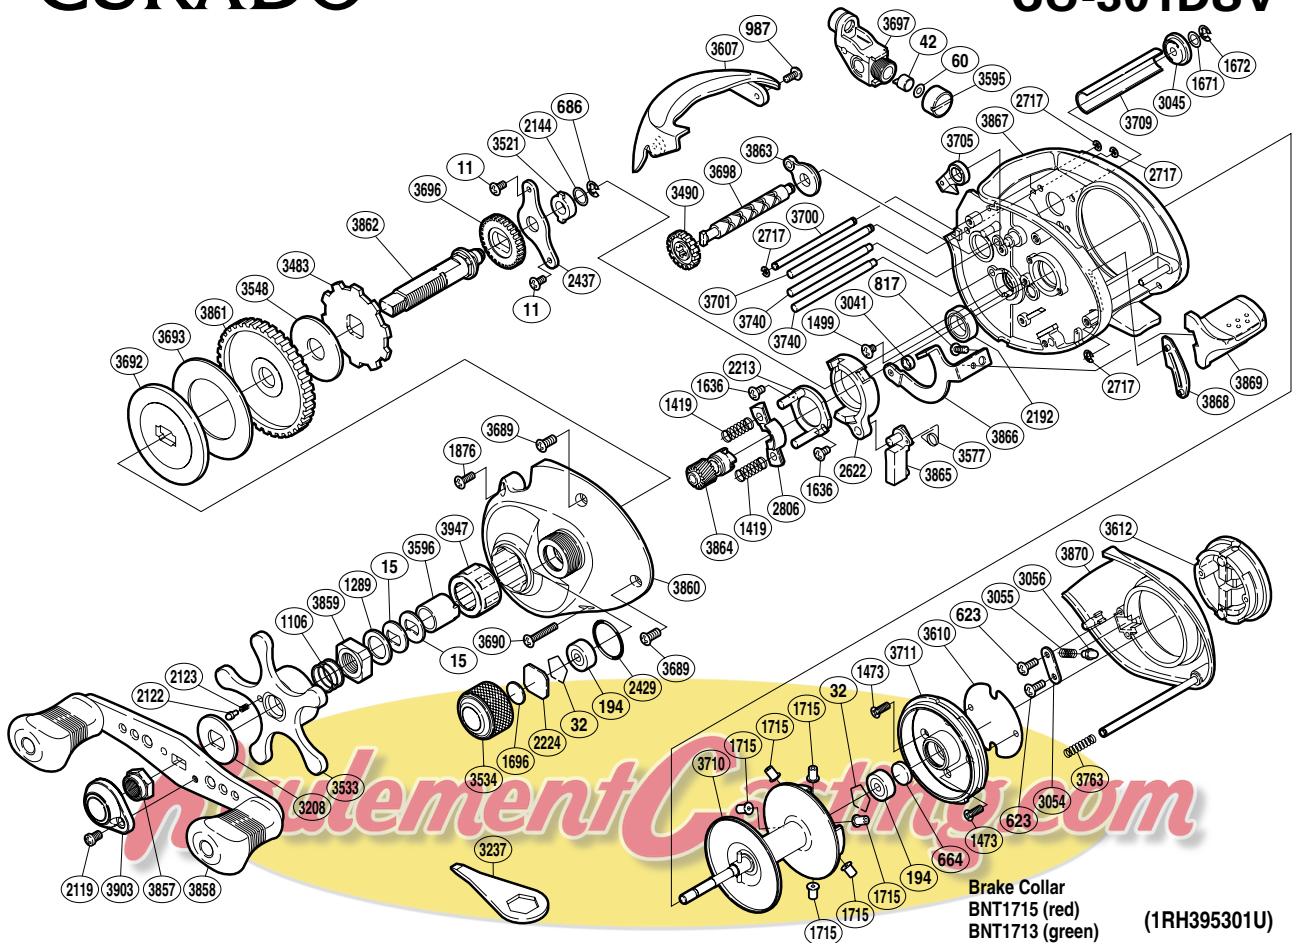

SHIMANO

CURADO

CU-301DSV

Brake Collar
 BNT1715 (red)
 BNT1713 (green) (1RH395301U)

| Part No. | Description | Part No. | Description | Part No. | Description |
|----------|----------------------|----------|----------------------------|----------|----------------------------------|
| BNT0011 | Screw | BNT2429 | O Ring | BNT3698 | Worm Shaft |
| BNT0015 | Drag Spring Washer | BNT2437 | Drive Shaft Retainer | BNT3700 | Line Guard |
| BNT0032 | Bearing Retainer | BNT2622 | Clutch Cam | BNT3701 | Level Wind Guide |
| BNT0042 | Line Guide Pawl | BNT2717 | E Lock | BNT3705 | Anti-Reverse Pawl |
| BNT0060 | Spacer | BNT2806 | Yoke | BNT3709 | Level Wind Guard |
| BNT0194 | Ball Bearing | BNT3041 | Clutch Plate Shaft Support | BNT3710 | Spool Assembly |
| BNT0623 | Screw | BNT3045 | Worm Bushing B | BNT3711 | Brake Case |
| BNT0664 | Spacer B | BNT3054 | Click Pin Retainer | BNT3740 | Stabilizer Bar |
| BNT0686 | E Lock | BNT3055 | Click Spring | BNT3763 | Side Plate Spring |
| BNT0817 | Screw | BNT3056 | Click Pin | BNT3857 | Handle Nut |
| BNT0987 | Screw | BNT3208 | Star Drag Click Plate | BNT3858 | Handle Assembly |
| BNT1106 | Star Drag Spring | BNT3483 | Anti-Reverse Ratchet | BNT3859 | Star Drag Nut |
| BNT1289 | Star Drag Spacer | BNT3490 | Idle Gear | BNT3860 | Left Side Plate |
| BNT1419 | Yoke Spring | BNT3521 | Drive Shaft Bushing | BNT3861 | Drive Gear |
| BNT1473 | Screw | BNT3533 | Star Drag | BNT3862 | Drive Shaft |
| BNT1499 | Screw | BNT3534 | Cast Control Cap | BNT3863 | Worm Bushing A |
| BNT1636 | Screw | BNT3548 | Drag Washer | BNT3864 | Pinion Gear |
| BNT1671 | Washer | BNT3577 | Clutch Pawl Spring | BNT3865 | Clutch Pawl |
| BNT1672 | E Lock | BNT3595 | Pawl Cap | BNT3866 | Clutch Plate |
| BNT1696 | Cast Control Spacer | BNT3596 | Roller Clutch Inner Tube | BNT3867 | One-Piece Frame |
| BNT1715 | Brake Collar (red) | BNT3607 | Thumb Rest | BNT3868 | Clutch Bar Guide B |
| BNT1876 | Screw | BNT3610 | Brake Case Spacer | BNT3869 | Quick-Fire II Clutch Bar |
| BNT2119 | Screw | BNT3612 | Turnkey Dial | BNT3870 | Right Side Plate |
| BNT2122 | Click Pin | BNT3689 | Screw | BNT3903 | Handle Retainer |
| BNT2123 | Click Spring | BNT3690 | Screw | BNT3947 | Roller Clutch Bearing |
| BNT2144 | Washer | BNT3692 | Key Washer | | |
| BNT2192 | Ball Bearing | BNT3693 | Drag Washer | | |
| BNT2213 | Clutch Cam Retainer | BNT3696 | Idle Gear | BNT1713 | Brake Collar (green) (accessory) |
| BNT2224 | Spool Tension Spacer | BNT3697 | Line Guide | BNT3237 | Wrench (accessory) |