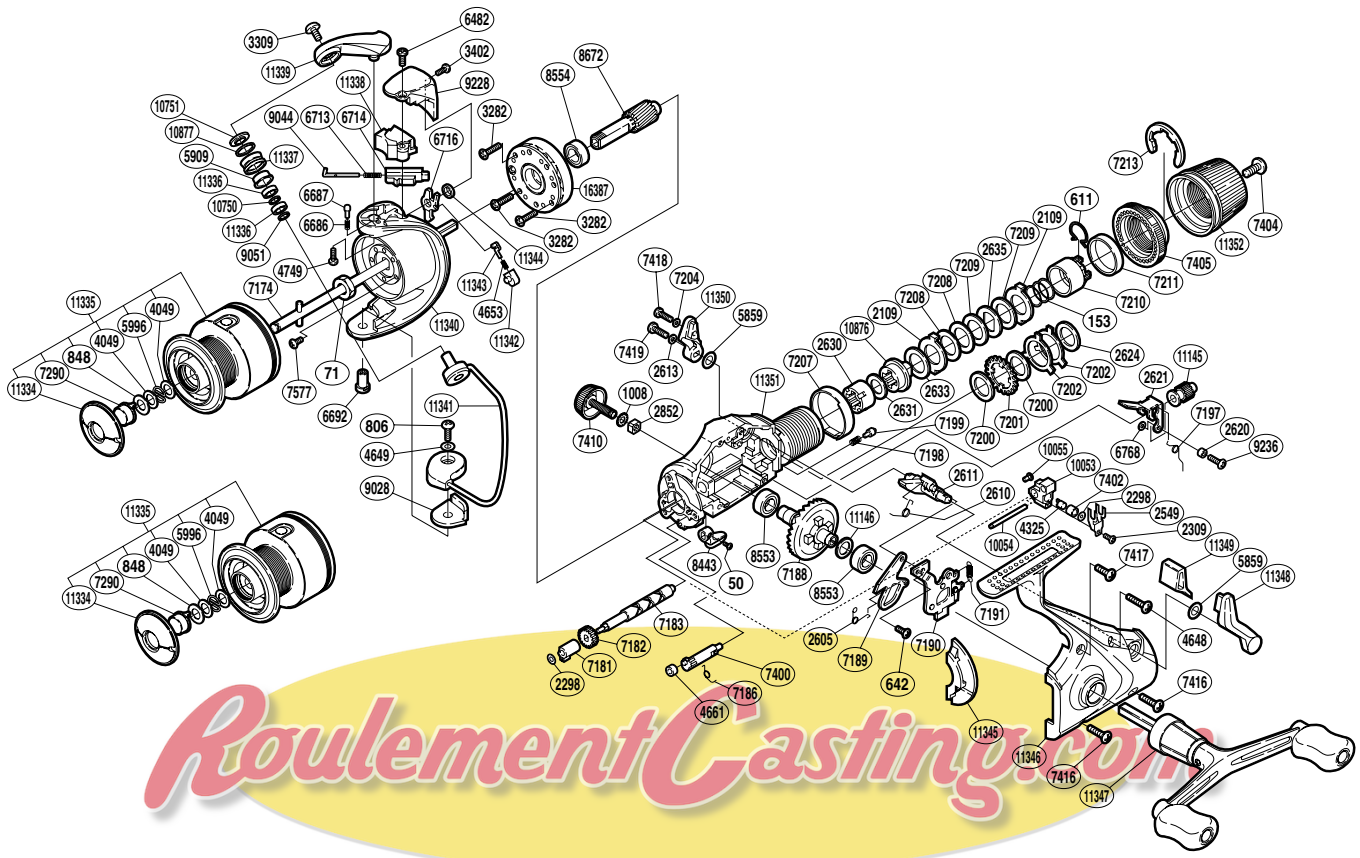

SHIMANO

BAITRUNNER AERO

BTA-GTE5000C

(51SG535002G)

Part No.	Description	Part No.	Description	Part No.	Description
RD 0050	Screw	RD 6687	Bail Arm Click	RD 8443	Anti-Reverse Lever
RD 0071	Rotor Nut	RD 6692	Bail Hold Support Shaft	RD 8553	Ball Bearing
RD 0153	Drag Coil Spring	RD 6713	Bail Spring	RD 8554	Ball Bearing
RD 0611	Hold Click Spring	RD 6714	Bail Spring Guide B	RD 8672	Pinion Gear
RD 0642	Clutch Plate Screw	RD 6716	Bail Trip Lever	RD 9028	Bail Hold Support Spacer
RD 0806	Screw	RD 6768	Spacer	RD 9044	Bail Spring Guide A
RD 0848	Washer	RD 7174	Main Shaft	RD 9051	Bearing Spacer
RD 1008	Handle Lock Washer	RD 7181	Worm Bushing	RD 9228	Bail Spring Cover Guard
RD 2109	Eared Washer	RD 7182	Idle Gear	RD 9236	Screw
RD 2298	Spacer	RD 7183	Worm Shaft	RD10053	Oscillating Slider
RD 2309	Screw	RD 7186	Anti-Reverse Cam Spring	RD10054	Oscillating Guide
RD 2549	Oscillating Slider Retainer	RD 7188	Drive Gear	RD10055	Oscillating Guide Holder
RD 2605	Clutch Pawl Spring	RD 7189	Clutch Pawl	RD10750	Bearing Spacer
RD 2610	Clutch Spring	RD 7190	Clutch Plate Assembly	RD10751	Line Roller Washer
RD 2611	BaitRunner Lever Shaft	RD 7191	BaitRunner Click Spring	RD10876	Drag Shaft
RD 2613	Lock Washer	RD 7197	Clutch Shaft Spring	RD10877	Line Roller Spacer
RD 2620	Screw Collar	RD 7198	Dial Click Spring	RD11145	Clutch Shaft
RD 2621	BaitRunner Clutch	RD 7199	Dial Click Shoe	RD11146	Washer
RD 2624	Drag Washer	RD 7200	Drag Washer	RD11334	Push Button Collar
RD 2630	Free Spool Tension Shaft	RD 7201	Click Gear	RD11335	Spool Assembly
RD 2631	Drag Washer	RD 7202	Eared Washer	RD11336	Ball Bearing
RD 2633	Drag Washer	RD 7204	Lock Washer	RD11337	Line Roller
RD 2635	Key Washer	RD 7207	Dial Spacer	RD11338	Bail Spring Cover
RD 2852	Handle Screw Lock	RD 7208	Spacer	RD11339	Bail Arm
RD 3282	Screw	RD 7209	Drag Washer	RD11340	Rotor
RD 3309	Screw	RD 7210	Pressure Screw	RD11341	Bail Assembly
RD 3402	Screw	RD 7211	Dial Washer	RD11342	Lever Spring Guide B
RD 4049	Washer	RD 7213	Dial Retainer Ring	RD11343	Lever Spring Guide A
RD 4325	Oscillating Pawl	RD 7290	Push Button	RD11344	Trip Lever Washer
RD 4628	Screw	RD 7400	Anti-Reverse Cam	RD11345	Side Cover Flange
RD 4649	Spacer	RD 7402	Oscillating Slider Bushing	RD11346	Side Cover
RD 4653	Lever Spring	RD 7404	Screw	RD11347	Double Paddle Handle Assembly
RD 4661	Anti-Reverse Cam Ring	RD 7405	BaitRunner Tension Dial	RD11348	BaitRunner Lever Arm L
RD 4749	Screw	RD 7410	Handle Screw Cap	RD11349	BaitRunner Lever Bridge
RD 5859	Spacer	RD 7416	Screw	RD11350	BaitRunner Lever Arm R
RD 5909	Line Roller Bushing	RD 7417	Screw	RD11351	Body
RD 5996	Locking Spring	RD 7418	Screw	RD11352	Drag Knob
RD 6482	Screw	RD 7419	Screw	RD16387	Roller Clutch Assembly
RD 6686	Click Spring	RD 7577	Screw		