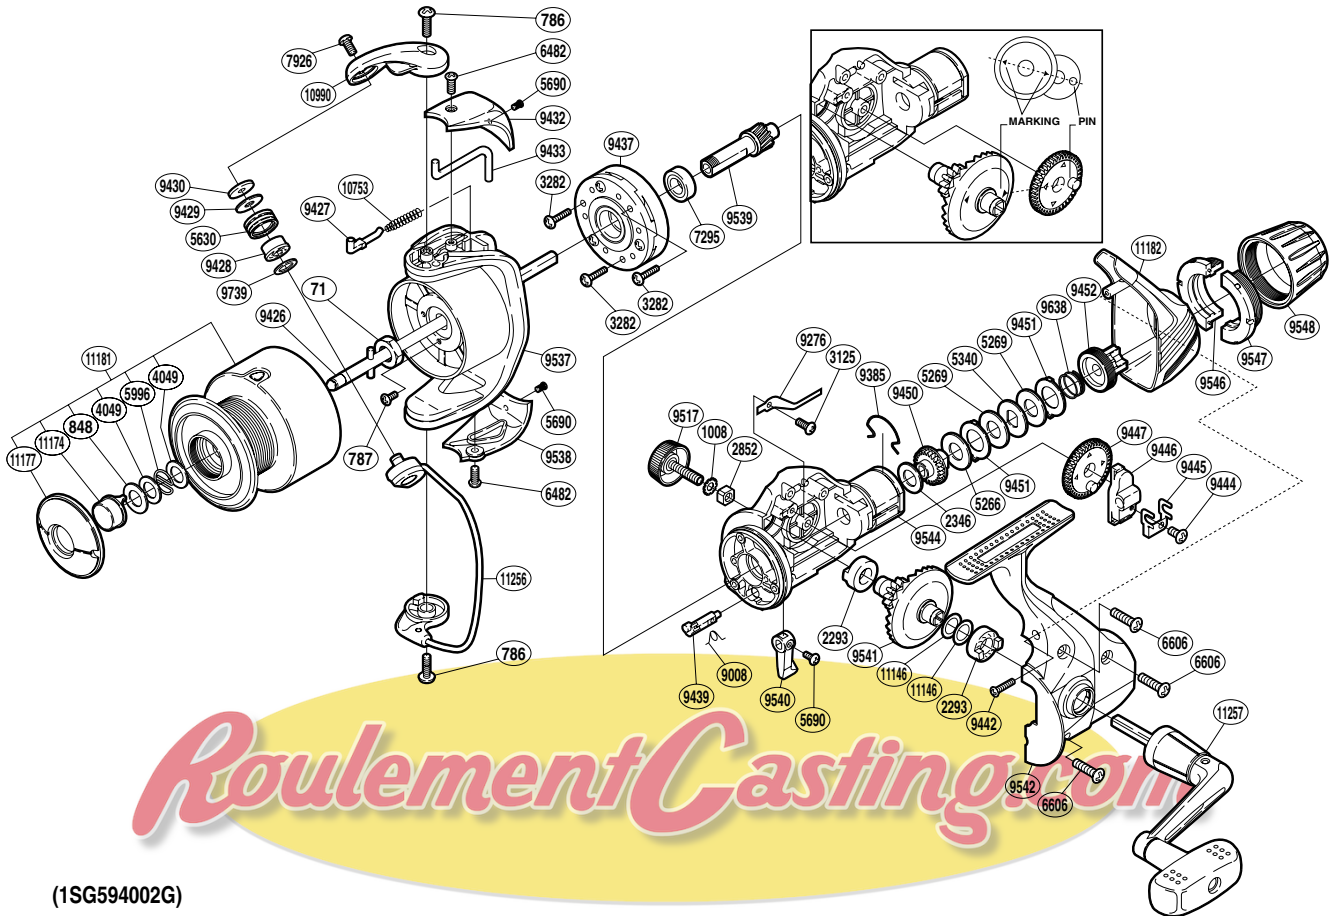

SHIMANO

ALIVIO

ALV-4000RB

(1SG594002G)

Part No.	Description	Part No.	Description	Part No.	Description
RD 0071	Rotor Nut	RD 9008	Anti-Reverse Cam Spring	RD 9537	Rotor
RD 0786	Screw	RD 9276	Drag Click	RD 9538	Bail Hold Support Guard
RD 0787	Screw	RD 9385	Hold Click Spring	RD 9539	Pinion Gear
RD 0848	Washer	RD 9426	Main Shaft	RD 9540	Anti-Reverse Lever
RD 1008	Handle Lock Washer	RD 9427	Bail Spring Guide	RD 9541	Drive Gear
RD 2293	Drive Gear Bushing	RD 9428	Line Roller Bushing	RD 9542	Side Cover
RD 2346	Drag Washer	RD 9429	Line Roller Spacer	RD 9544	Body
RD 2852	Handle Screw Lock	RD 9430	Line Roller Washer	RD 9546	Drag Programmer B1
RD 3125	Screw	RD 9432	Bail Spring Cover	RD 9547	Drag Programmer B2
RD 3282	Screw	RD 9433	Bail Trip Lever	RD 9548	Drag Programmer A
RD 4049	Washer	RD 9437	Roller Clutch Assembly	RD 9638	Drag Coil Spring
RD 5266	Drag Washer	RD 9439	Anti-Reverse Cam	RD 9739	Bearing Spacer
RD 5269	Drag Washer	RD 9442	Screw	RD10753	Bail Spring
RD 5340	Key Washer	RD 9444	Slider Retainer Screw	RD10990	Bail Arm
RD 5630	Line Roller	RD 9445	Oscillating Slider Retainer	RD11146	Washer
RD 5690	Screw	RD 9446	Oscillating Slider	RD11174	Push Button
RD 5996	Locking Spring	RD 9447	Oscillating Gear	RD11177	Push Button Collar
RD 6482	Screw	RD 9450	Drag Shaft	RD11181	Spool Assembly
RD 6606	Screw	RD 9451	Eared Washer	RD11182	Rear Protector
RD 7295	Ball Bearing	RD 9452	Pressure Screw	RD11256	Bail Assembly
RD 7926	Screw	RD 9517	Handle Screw Cap	RD11257	Handle Assembly