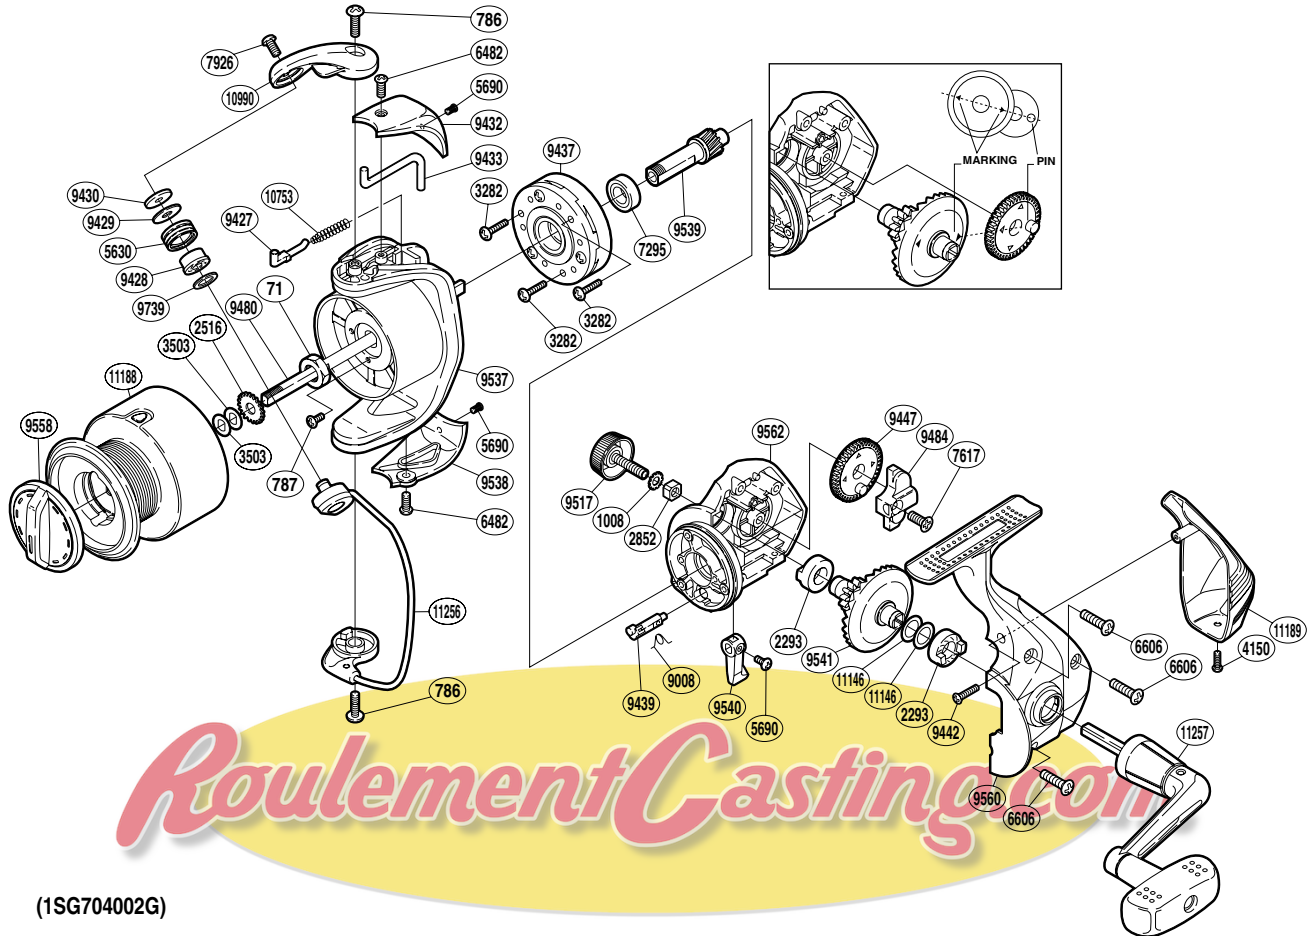

# SHIMANO

## ALV-4000FB

(1SG704002G)

Part No.	Description	Part No.	Description	Part No.	Description
RD 0071	Rotor Nut	RD 7926	Screw	RD 9538	Bail Hold Support Guard
RD 0786	Screw	RD 9008	Anti-Reverse Cam Spring	RD 9539	Pinion Gear
RD 0787	Screw	RD 9427	Bail Spring Guide	RD 9540	Anti-Reverse Lever
RD 1008	Handle Lock Washer	RD 9428	Line Roller Bushing	RD 9541	Drive Gear
RD 2293	Drive Gear Bushing	RD 9429	Line Roller Spacer	RD 9558	Drag Knob
RD 2516	Spool Support	RD 9430	Line Roller Washer	RD 9560	Side Cover
RD 2852	Handle Screw Lock	RD 9432	Bail Spring Cover	RD 9562	Body
RD 3282	Screw	RD 9433	Bail Trip Lever	RD 9739	Bearing Spacer
RD 3503	Spool Washer	RD 9437	Roller Clutch Assembly	RD10753	Bail Spring
RD 4150	Screw	RD 9439	Anti-Reverse Cam	RD10990	Bail Arm
RD 5630	Line Roller	RD 9442	Screw	RD11146	Washer
RD 5690	Screw	RD 9447	Oscillating Gear	RD11188	Spool Assembly
RD 6482	Screw	RD 9480	Main Shaft	RD11189	Rear Protector
RD 6606	Screw	RD 9484	Oscillating Slider	RD11256	Bail Assembly
RD 7295	Ball Bearing	RD 9517	Handle Screw Cap	RD11257	Handle Assembly
RD 7617	Screw	RD 9537	Rotor		