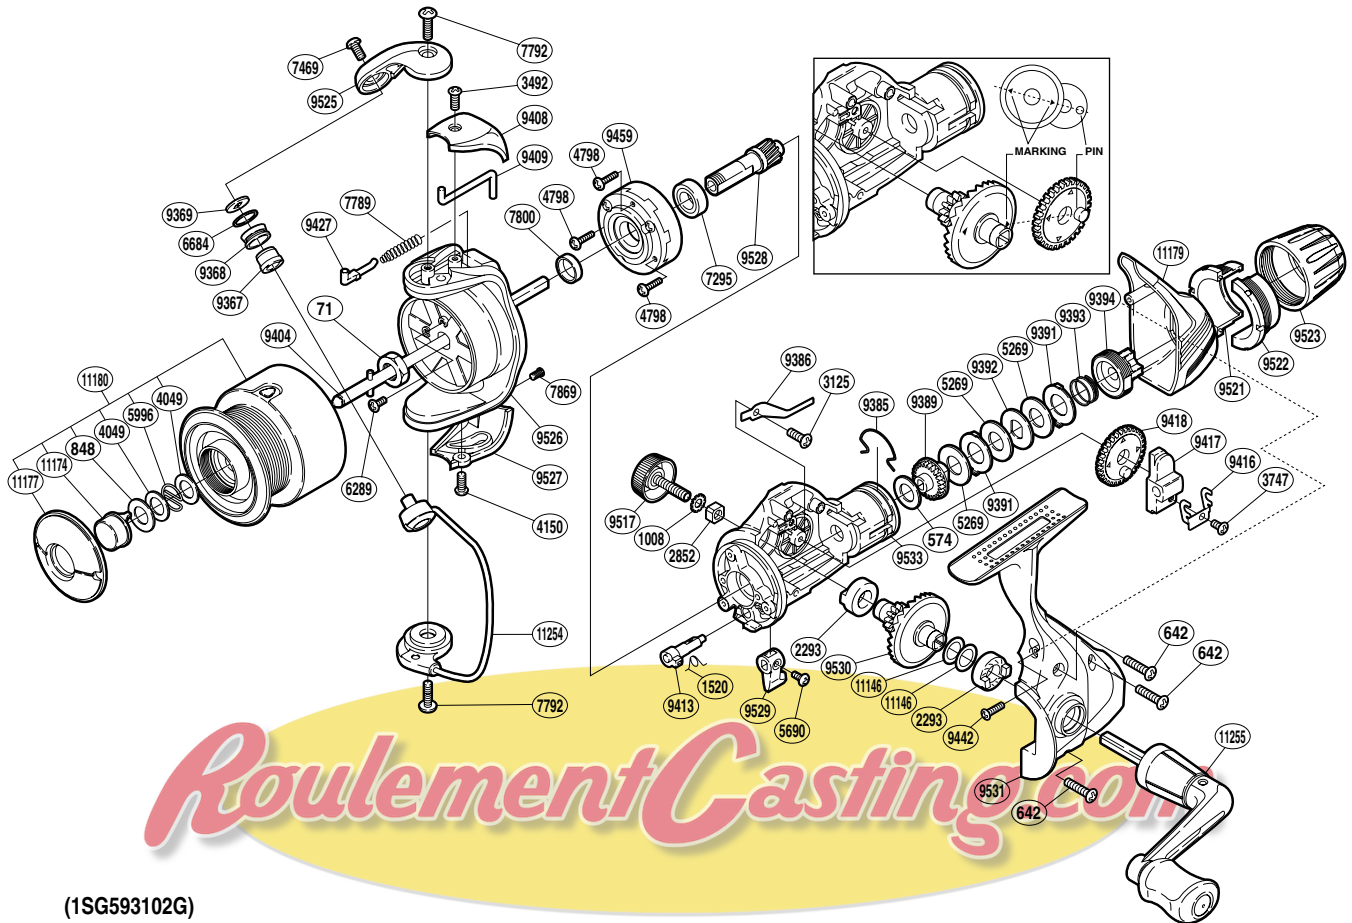

SHIMANO

ALIVIO

ALV-3000SRB

(1SG593102G)

Part No.	Description	Part No.	Description	Part No.	Description
RD 0071	Rotor Nut	RD 7792	Screw	RD 9459	Roller Clutch Assembly
RD 0574	Drag Washer	RD 7800	Rotor Ring	RD 9517	Handle Screw Cap
RD 0642	Screw	RD 7869	Screw	RD 9521	Drag Programmer B1
RD 0848	Washer	RD 9367	Line Roller Bushing	RD 9522	Drag Programmer B2
RD 1008	Handle Lock Washer	RD 9368	Line Roller	RD 9523	Drag Programmer A
RD 1520	Anti-Reverse Cam Spring	RD 9369	Line Roller Washer	RD 9525	Bail Arm
RD 2293	Drive Gear Bushing	RD 9385	Hold Click Spring	RD 9526	Rotor
RD 2852	Handle Screw Lock	RD 9386	Drag Click	RD 9527	Bail Hold Support Guard
RD 3125	Screw	RD 9389	Drag Shaft	RD 9528	Pinion Gear
RD 3492	Screw	RD 9391	Eared Washer	RD 9529	Anti-Reverse Lever
RD 3747	Screw	RD 9392	Key Washer	RD 9530	Drive Gear
RD 4049	Washer	RD 9393	Drag Coil Spring	RD 9531	Side Cover
RD 4150	Screw	RD 9394	Pressure Screw	RD 9533	Body
RD 4798	Screw	RD 9404	Main Shaft	RD11146	Washer
RD 5269	Drag Washer	RD 9408	Bail Spring Cover	RD11174	Push Button
RD 5690	Screw	RD 9409	Bail Trip Lever	RD11177	Push Button Collar
RD 5996	Locking Spring	RD 9413	Anti-Reverse Cam	RD11179	Rear Protector
RD 6289	Screw	RD 9416	Oscillating Slider Retainer	RD11180	Spool Assembly
RD 6684	Line Roller Spacer	RD 9417	Oscillating Slider	RD11254	Bail Assembly
RD 7295	Ball Bearing	RD 9418	Oscillating Gear	RD11255	Handle Assembly
RD 7469	Screw	RD 9427	Bail Spring Guide		
RD 7789	Bail Spring	RD 9442	Screw		

(190208)