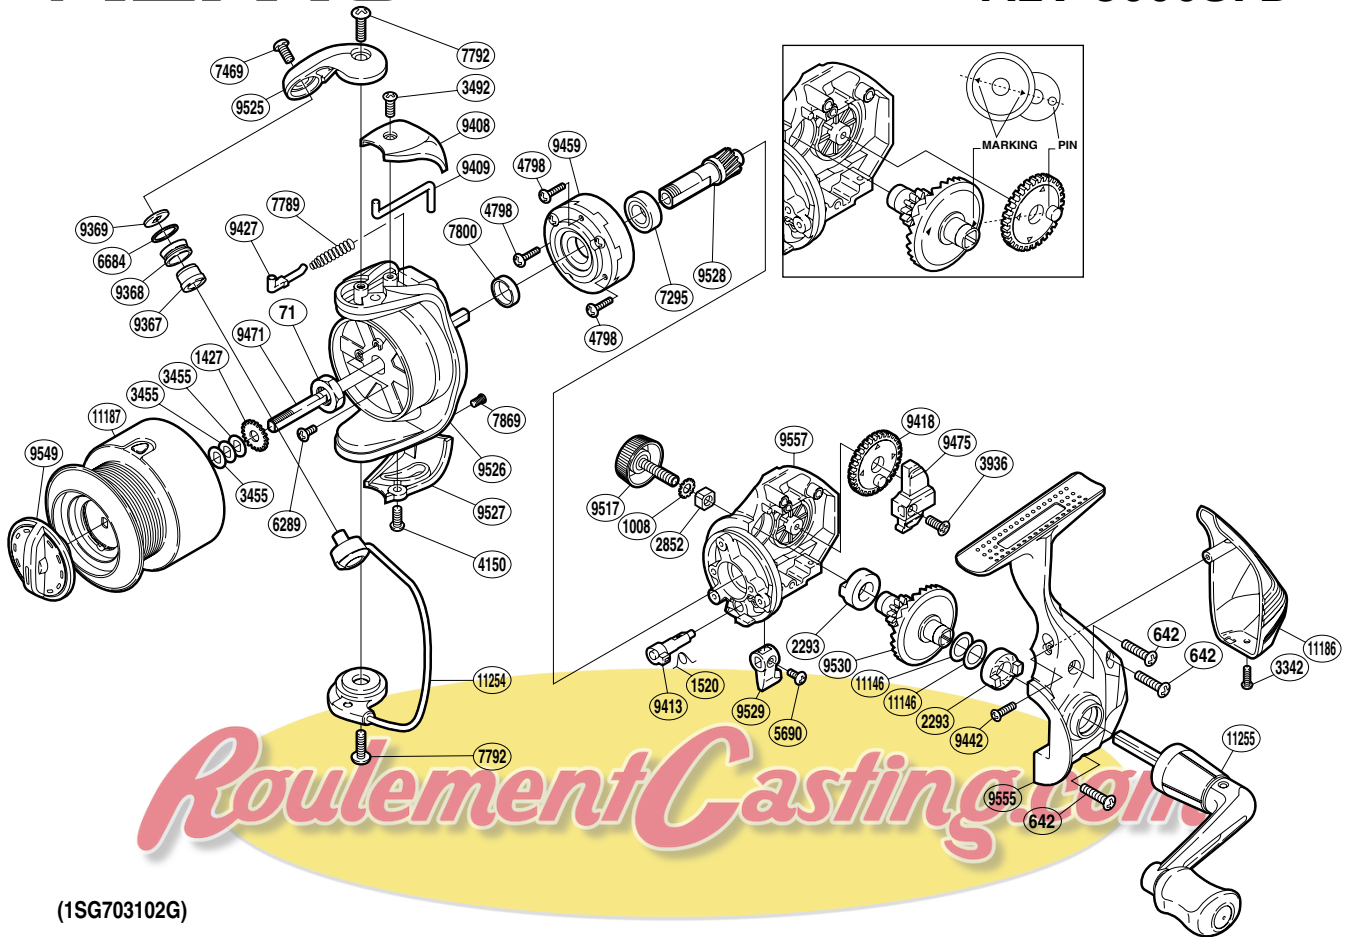

SHIMANO

ALIVIO

ALV-3000SFB

(1SG703102G)

Part No.	Description	Part No.	Description	Part No.	Description
RD 0071	Rotor Nut	RD 7469	Screw	RD 9517	Handle Screw Cap
RD 0642	Screw	RD 7789	Bail Spring	RD 9525	Bail Arm
RD 1008	Handle Lock Washer	RD 7792	Screw	RD 9526	Rotor
RD 1427	Spool Support	RD 7800	Rotor Ring	RD 9527	Bail Hold Support Guard
RD 1520	Anti-Reverse Cam Spring	RD 7869	Screw	RD 9528	Pinion Gear
RD 2293	Drive Gear Bushing	RD 9367	Line Roller Bushing	RD 9529	Anti-Reverse Lever
RD 2852	Handle Screw Lock	RD 9368	Line Roller	RD 9530	Drive Gear
RD 3342	Screw	RD 9369	Line Roller Washer	RD 9549	Drag Knob
RD 3455	Spool Washer	RD 9408	Bail Spring Cover	RD 9555	Side Cover
RD 3492	Screw	RD 9409	Bail Trip Lever	RD 9557	Body
RD 3936	Screw	RD 9413	Anti-Reverse Cam	RD11146	Washer
RD 4150	Screw	RD 9418	Oscillating Gear	RD11186	Rear Protector
RD 4798	Screw	RD 9427	Bail Spring Guide	RD11187	Spool Assembly
RD 5690	Screw	RD 9442	Screw	RD11254	Bail Assembly
RD 6289	Screw	RD 9459	Roller Clutch Assembly	RD11255	Handle Assembly
RD 6684	Line Roller Spacer	RD 9471	Main Shaft		
RD 7295	Ball Bearing	RD 9475	Oscillating Slider		

(190208)