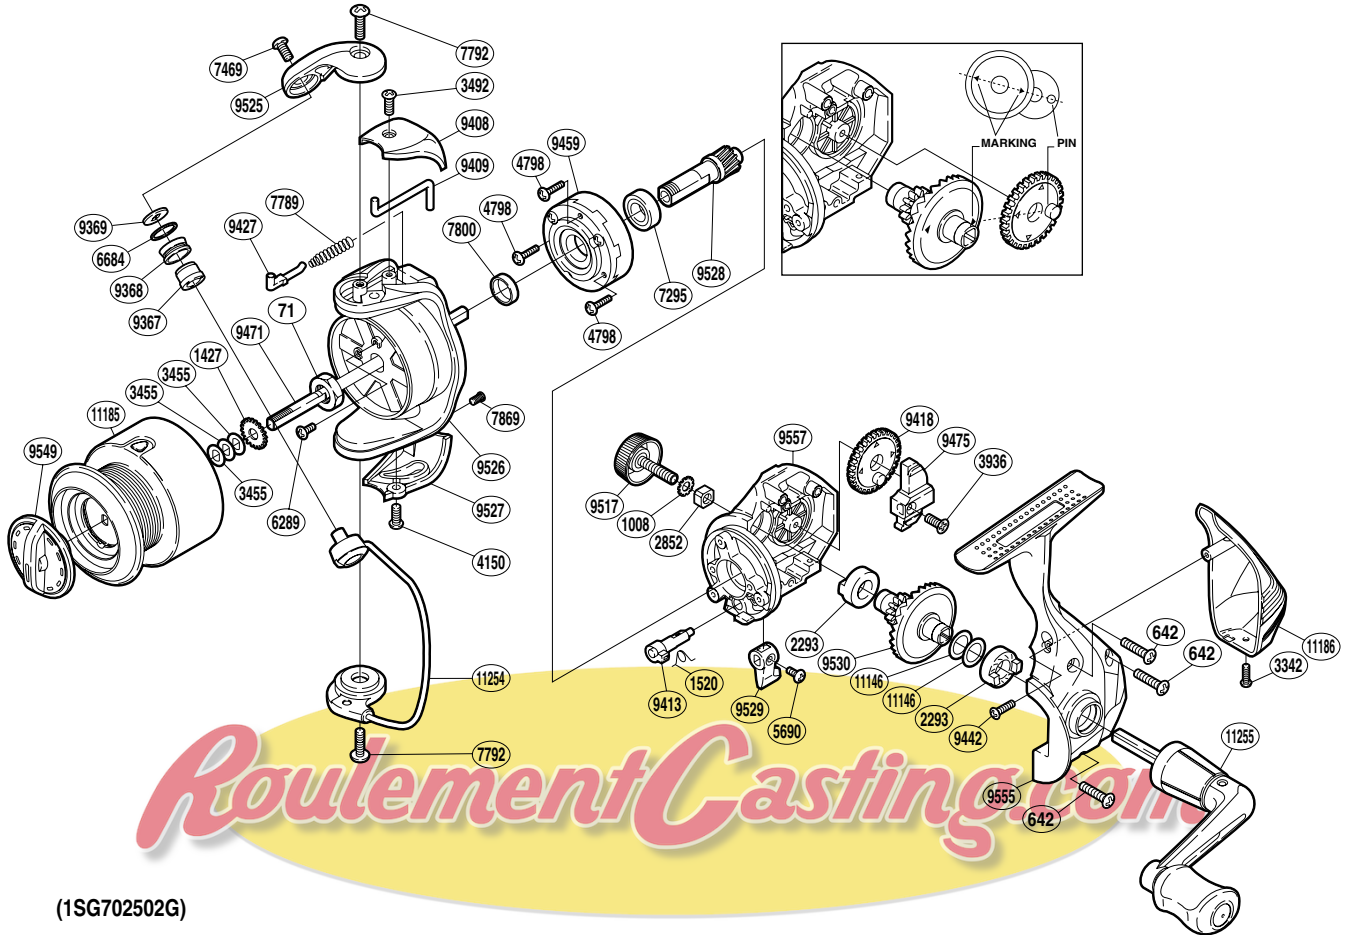

# SHIMANO

## ALV-2500FB

(1SG702502G)

Part No.	Description	Part No.	Description	Part No.	Description
RD 0071	Rotor Nut	RD 7469	Screw	RD 9517	Handle Screw Cap
RD 0642	Screw	RD 7789	Bail Spring	RD 9525	Bail Arm
RD 1008	Handle Lock Washer	RD 7792	Screw	RD 9526	Rotor
RD 1427	Spool Support	RD 7800	Rotor Ring	RD 9527	Bail Hold Support Guard
RD 1520	Anti-Reverse Cam Spring	RD 7869	Screw	RD 9528	Pinion Gear
RD 2293	Drive Gear Bushing	RD 9367	Line Roller Bushing	RD 9529	Anti-Reverse Lever
RD 2852	Handle Screw Lock	RD 9368	Line Roller	RD 9530	Drive Gear
RD 3342	Screw	RD 9369	Line Roller Washer	RD 9549	Drag Knob
RD 3455	Spool Washer	RD 9408	Bail Spring Cover	RD 9555	Side Cover
RD 3492	Screw	RD 9409	Bail Trip Lever	RD 9557	Body
RD 3936	Screw	RD 9413	Anti-Reverse Cam	RD11146	Washer
RD 4150	Screw	RD 9418	Oscillating Gear	RD11185	Spool Assembly
RD 4798	Screw	RD 9427	Bail Spring Guide	RD11186	Rear Protector
RD 5690	Screw	RD 9442	Screw	RD11254	Bail Assembly
RD 6289	Screw	RD 9459	Roller Clutch Assembly	RD11255	Handle Assembly
RD 6684	Line Roller Spacer	RD 9471	Main Shaft		
RD 7295	Ball Bearing	RD 9475	Oscillating Slider		