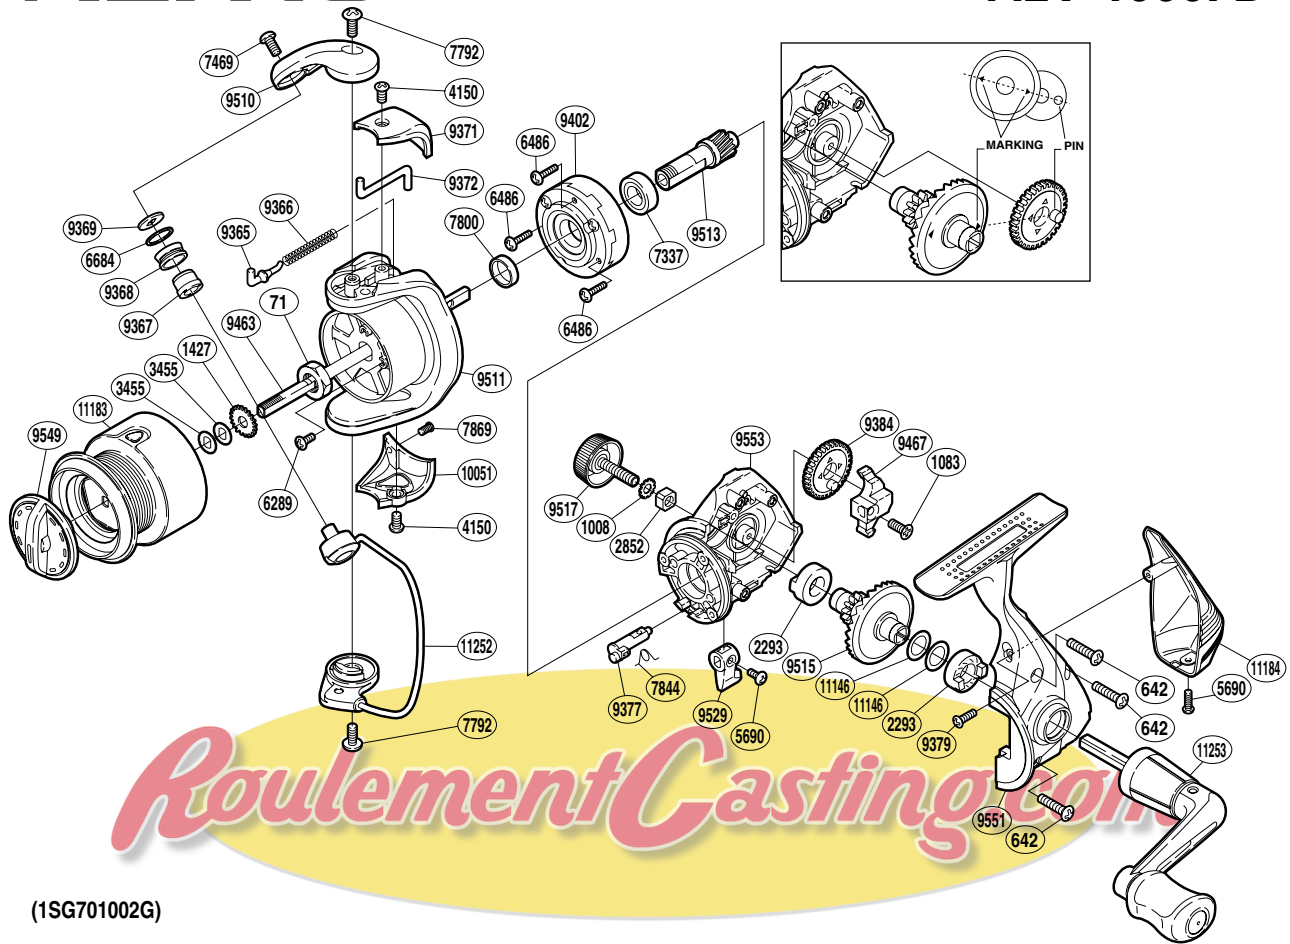

SHIMANO

ALIVIO

ALV-1000FB

(1SG701002G)

Part No.	Description	Part No.	Description	Part No.	Description
RD 0071	Rotor Nut	RD 7800	Rotor Ring	RD 9510	Bail Arm
RD 0642	Screw	RD 7844	Anti-Reverse Cam Spring	RD 9511	Rotor
RD 1008	Handle Lock Washer	RD 7869	Screw	RD 9513	Pinion Gear
RD 1083	Screw	RD 9365	Bail Spring Guide	RD 9515	Drive Gear
RD 1427	Spool Support	RD 9366	Bail Spring	RD 9517	Handle Screw Cap
RD 2293	Drive Gear Bushing	RD 9367	Line Roller Bushing	RD 9529	Anti-Reverse Lever
RD 2852	Handle Screw Lock	RD 9368	Line Roller	RD 9549	Drag Knob
RD 3455	Spool Washer	RD 9369	Line Roller Washer	RD 9551	Side Cover
RD 4150	Screw	RD 9371	Bail Spring Cover	RD 9553	Body
RD 5690	Screw	RD 9372	Bail Trip Lever	RD10051	Bail Hold Support Guard
RD 6289	Screw	RD 9377	Anti-Reverse Cam	RD11146	Washer
RD 6486	Screw	RD 9379	Screw	RD11183	Spool Assembly
RD 6684	Line Roller Spacer	RD 9384	Oscillating Gear	RD11184	Rear Protector
RD 7337	Ball Bearing	RD 9402	Roller Clutch Assembly	RD11252	Bail Assembly
RD 7469	Screw	RD 9463	Main Shaft	RD11253	Handle Assembly
RD 7792	Screw	RD 9467	Oscillating Slider		