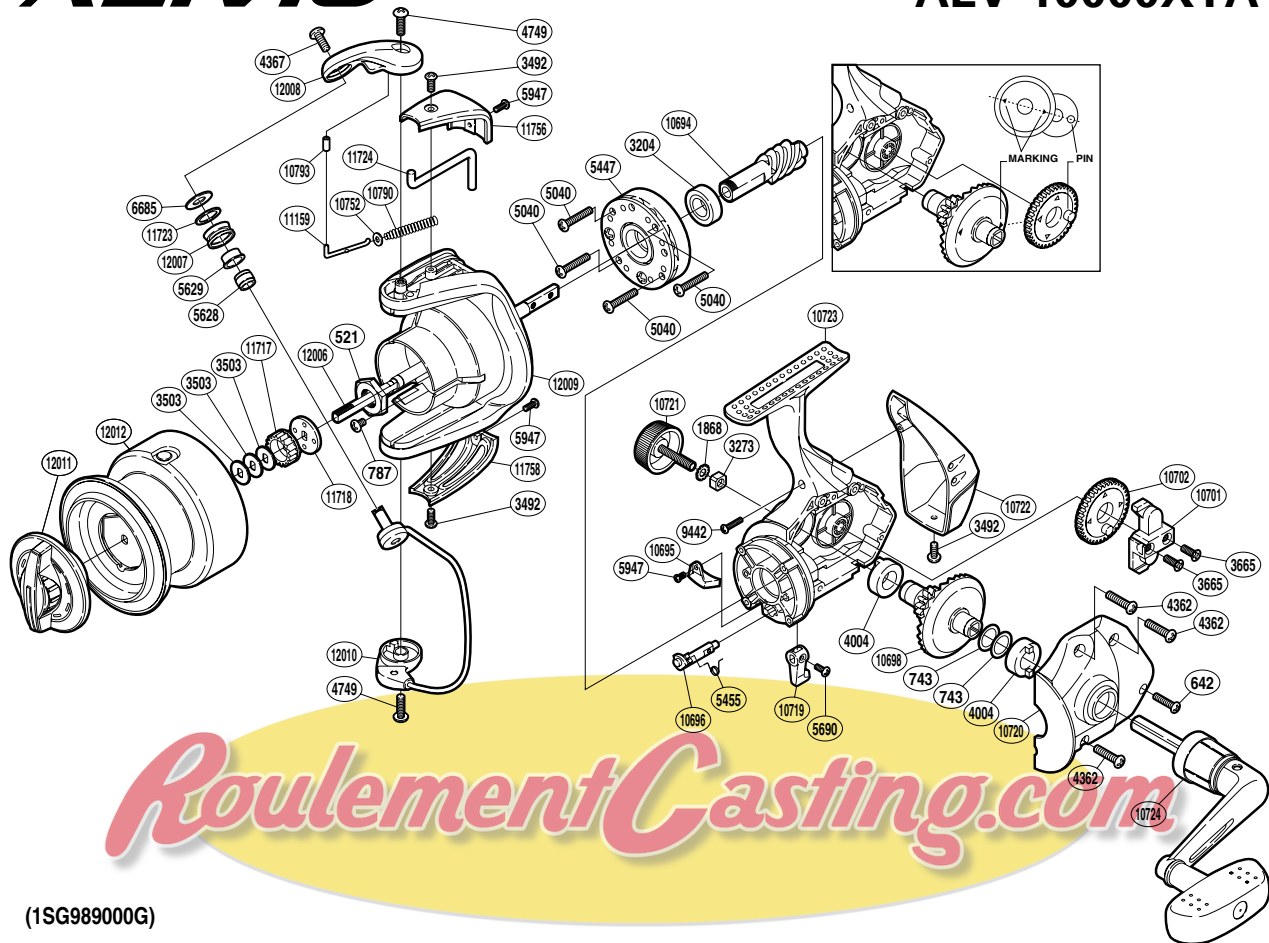

SHIMANO

ALIVIO

ALV-10000XTA

(1SG989000G)

Part No.	Description	Part No.	Description	Part No.	Description
RD 0521	Rotor Nut	RD 5629	Line Roller Bushing	RD10790	Bail Spring
RD 0642	Screw	RD 5690	Screw	RD10793	Bail Arm Collar
RD 0743	Washer	RD 5947	Screw	RD11159	Bail Spring Guide A
RD 0787	Screw	RD 6685	Line Roller Washer	RD11717	Spool Support A
RD 1868	Handle Lock Washer	RD 9442	Screw	RD11718	Spool Support B
RD 3204	Ball Bearing	RD10694	Pinion Gear	RD11723	Line Roller Spacer
RD 3273	Handle Screw Lock	RD10695	Bail Trip Strike	RD11724	Bail Trip Lever
RD 3492	Screw	RD10696	Anti-Reverse Cam	RD11756	Bail Spring Cover
RD 3503	Spool Washer	RD10698	Drive Gear	RD11758	Bail Hold Support Guard
RD 3665	Screw	RD10701	Oscillating Slider	RD12006	Main Shaft
RD 4004	Drive Gear Bushing	RD10702	Oscillating Gear	RD12007	Line Roller
RD 4362	Screw	RD10719	Anti-Reverse Lever	RD12008	Bail Arm
RD 4367	Screw	RD10720	Side Cover	RD12009	Rotor
RD 4749	Screw	RD10721	Handle Screw Cap	RD12010	Bail Assembly
RD 5040	Screw	RD10722	Rear Protector	RD12011	Drag Knob
RD 5447	Roller Clutch Assembly	RD10723	Body	RD12012	Spool Assembly
RD 5455	Anti-Reverse Cam Spring	RD10724	Handle Assembly		
RD 5628	Line Roller Collar	RD10752	Bail Spring Guide A Support		