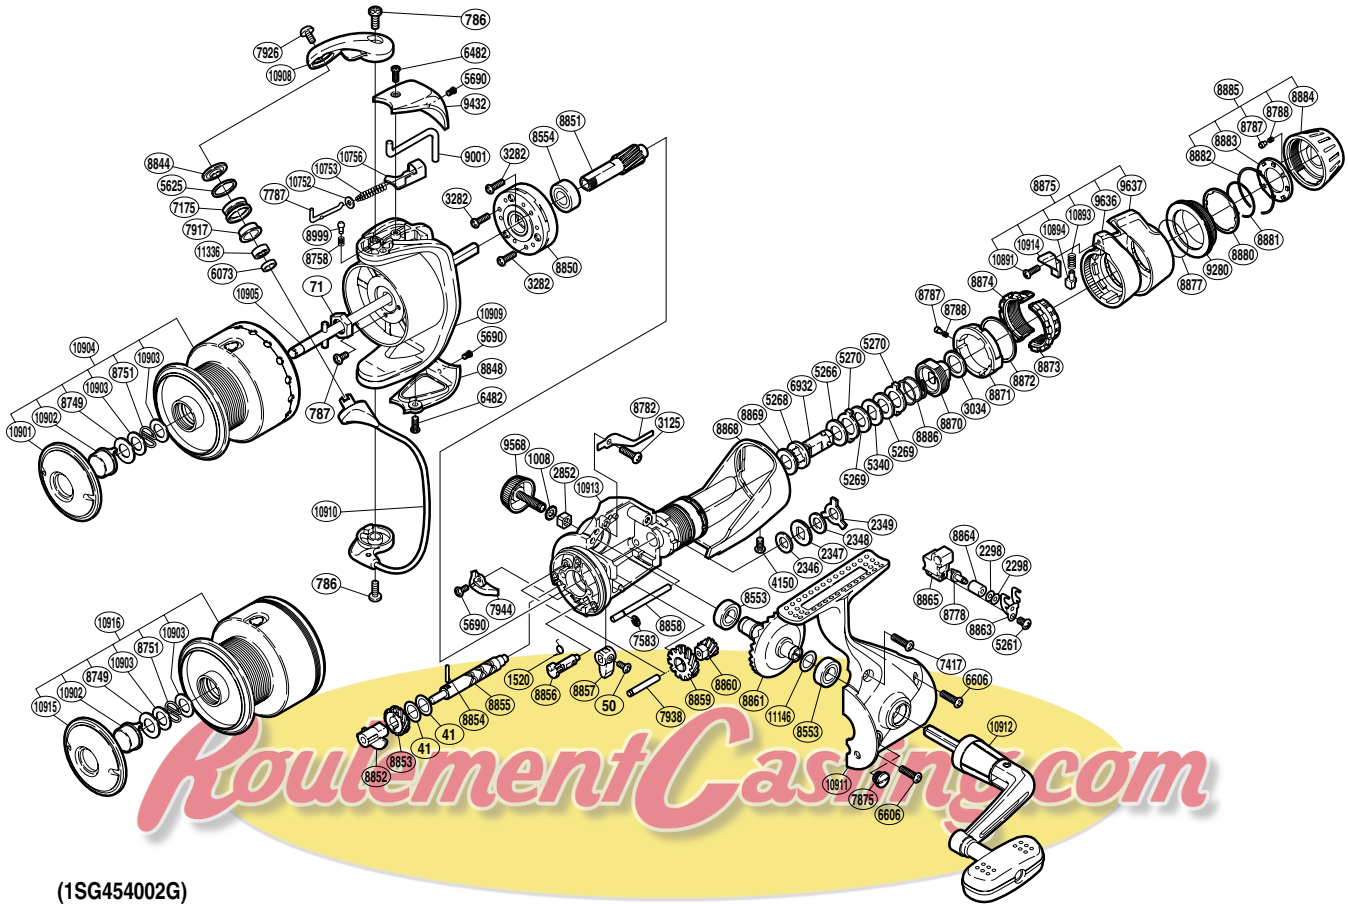

## TP-4000XTRB

(1SG454002G)

Part No.	Description	Part No.	Description	Part No.	Description
RD 0041	Washer	RD 7944	Bail Trip Strike	RD 8881	Drag Knob Retainer
RD 0050	Screw	RD 8553	Ball Bearing	RD 8882	Click Plate Retainer
RD 0071	Rotor Nut	RD 8554	Ball Bearing	RD 8883	Click Plate
RD 0786	Screw	RD 8749	Washer	RD 8884	Drag Programmer A
RD 0787	Screw	RD 8751	Locking Spring	RD 8885	Drag Programmer Assembly
RD 1008	Lock Washer	RD 8758	Click Spring	RD 8886	Drag Coil Spring
RD 1520	Anti-Reverse Cam Spring	RD 8778	Oscillating Pawl	RD 8999	Click Pin
RD 2298	Spacer	RD 8782	Drag Click	RD 9001	Bail Trip Lever
RD 2346	Drag Washer	RD 8787	Click Pin	RD 9280	Drag Programmer B
RD 2347	Click Gear	RD 8788	Click Spring	RD 9432	Bail Spring Cover
RD 2348	Drag Washer	RD 8844	Line Roller Washer	RD 9568	Handle Screw Cap
RD 2349	Eared Washer	RD 8848	Rail Hold Support Guard	RD 9636	Fightin' Lever Inner A
RD 2852	Handle Screw Lock	RD 8850	Bail Clutch Assembly	RD 9637	Fightin' Lever Outer
RD 3034	Spacer	RD 8851	Pinion Gear	RD10752	Spring Guide A Support
RD 3125	Screw	RD 8852	Worm Bushing	RD10753	Bail Spring
RD 3282	Screw	RD 8853	Idle Gear	RD10756	Bail Spring Seat
RD 4150	Screw	RD 8854	Worm Shaft Pin	RD10891	Screw
RD 5261	Screw	RD 8855	Worm Shaft	RD10893	Position Pin Spring
RD 5266	Drag Washer	RD 8856	Anti-Reverse Cam	RD10894	Lever Position Pin
RD 5268	Drag Shaft B	RD 8857	Anti-Reverse Lever	RD10901	Push Button Collar
RD 5269	Drag Washer	RD 8858	Oscillating Guide	RD10902	Push Button
RD 5270	Eared Washer	RD 8859	Idle Gear B (large)	RD10903	Washer
RD 5340	Key Washer	RD 8860	Idle Gear B (small)	RD10904	Spool Assembly
RD 5625	Line Roller Spacer	RD 8861	Drive Gear	RD10905	Main Shaft
RD 5690	Screw	RD 8863	Oscillating Slider Retainer	RD10908	Bail Arm
RD 6073	Bearing Spacer	RD 8864	Oscillating Slider Bushing	RD10909	Rotor
RD 6482	Screw	RD 8865	Oscillating Slider	RD10910	Bail Assembly
RD 6606	Screw	RD 8868	Rear Protector	RD10911	Side Cover
RD 6932	Drag Shaft A	RD 8869	Drag Washer	RD10912	Handle Assembly
RD 7175	Line Roller	RD 8870	Pressure Screw	RD10913	Body
RD 7417	Screw	RD 8871	Lever Click Gear	RD10914	Fightin' Lever Inner B
RD 7583	E Lock	RD 8872	Fightin' Pressure Screw Washer	RD11146	Washer
RD 7787	Bail Spring Guide A	RD 8873	Fightin' Pressure Screw	RD11336	Ball Bearing
RD 7875	Oil Cap	RD 8874	Fightin' Pressure Screw B		
RD 7917	Line Roller Bushing	RD 8875	Fightin' Lever Assembly		
RD 7926	Screw	RD 8877	Drag Knob Friction Ring	RD10915	Push Button Collar
RD 7938	Idle Gear B Shaft	RD 8880	Drag Knob Washer	RD10916	Spare Spool Assembly