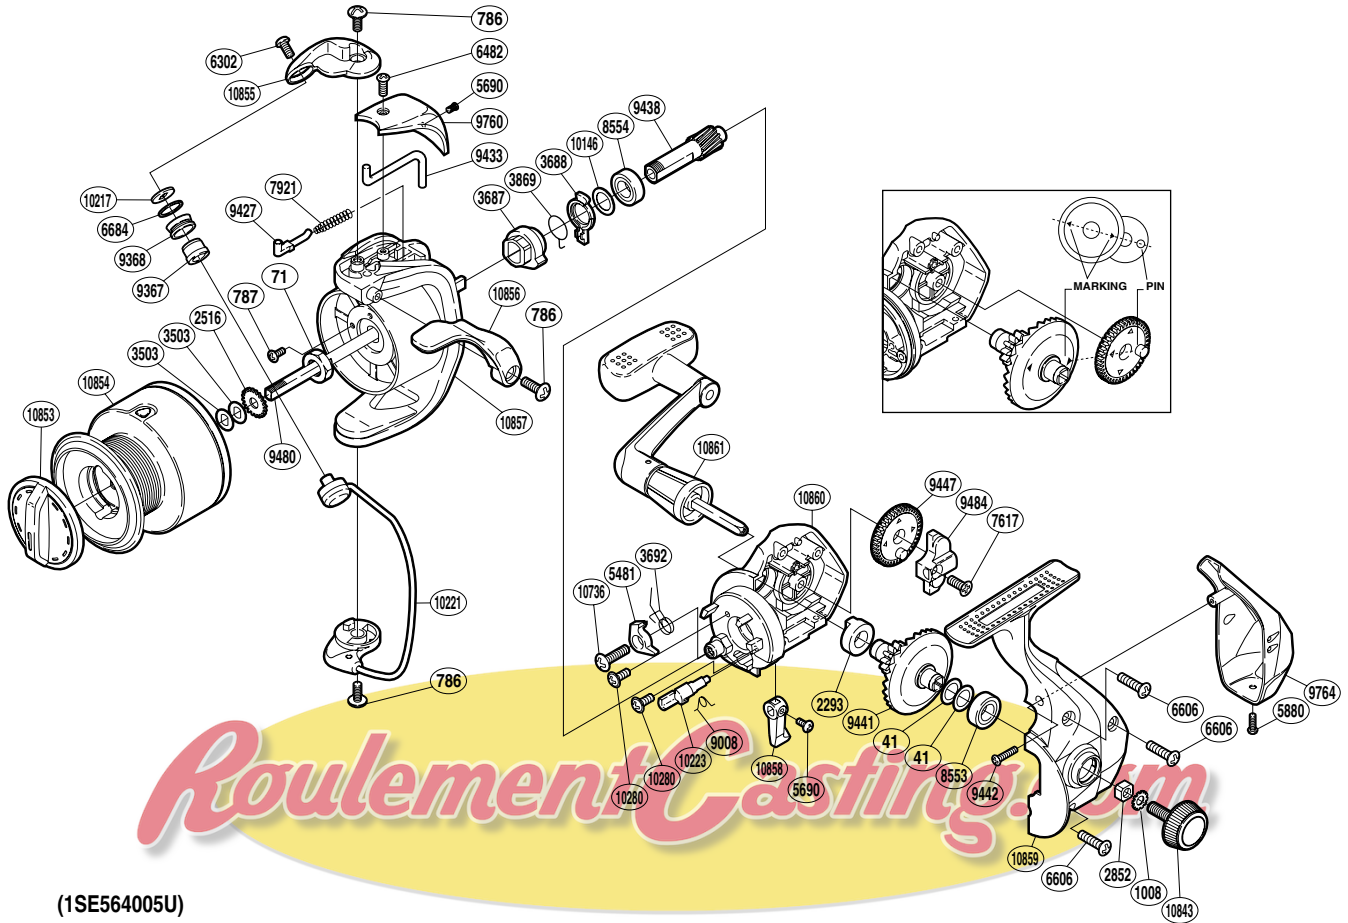

SHIMANO®

TX

TX-4000FD

Roulement Casting.com

(1SE564005U)

Part No.	Description	Part No.	Description	Part No.	Description
RD 0041	Washer	RD 6606	Screw	RD 9764	Rear Protector
RD 0071	Rotor Nut	RD 6684	Line Roller Spacer	RD10146	Washer
RD 0786	Screw	RD 7617	Screw	RD10217	Line Roller Washer
RD 0787	Screw	RD 7921	Bail Spring	RD10221	Bail Assembly
RD 1008	Handle Lock Washer	RD 8553	Ball Bearing	RD10223	Anti-Reverse Cam
RD 2293	Drive Gear Bushing	RD 8554	Ball Bearing	RD10280	Screw
RD 2516	Spool Support	RD 9008	Anti-Reverse Cam Spring	RD10736	Screw
RD 2852	Handle Screw Lock	RD 9367	Line Roller Bushing	RD10843	Handle Screw Cap
RD 3503	Spool Washer	RD 9368	Line Roller	RD10853	Drag Knob
RD 3687	Anti-Reverse Ratchet	RD 9427	Bail Spring Guide	RD10854	Spool Assembly
RD 3688	Anti-Reverse Lock Out	RD 9433	Bail Trip Lever	RD10855	Bail Arm
RD 3692	Anti-Reverse Pawl Spring	RD 9438	Pinion Gear	RD10856	Quick-Fire II Trigger
RD 3869	Anti-Reverse Lock Out Spring	RD 9441	Drive Gear	RD10857	Rotor
RD 5481	Anti-Reverse Pawl	RD 9442	Screw	RD10858	Anti-Reverse Lever
RD 5690	Screw	RD 9447	Oscillating Gear	RD10859	Side Cover
RD 5880	Screw	RD 9480	Main Shaft	RD10860	Body
RD 6302	Screw	RD 9484	Oscillating Slider	RD10861	Handle Assembly
RD 6482	Screw	RD 9760	Bail Spring Cover		

(180124)