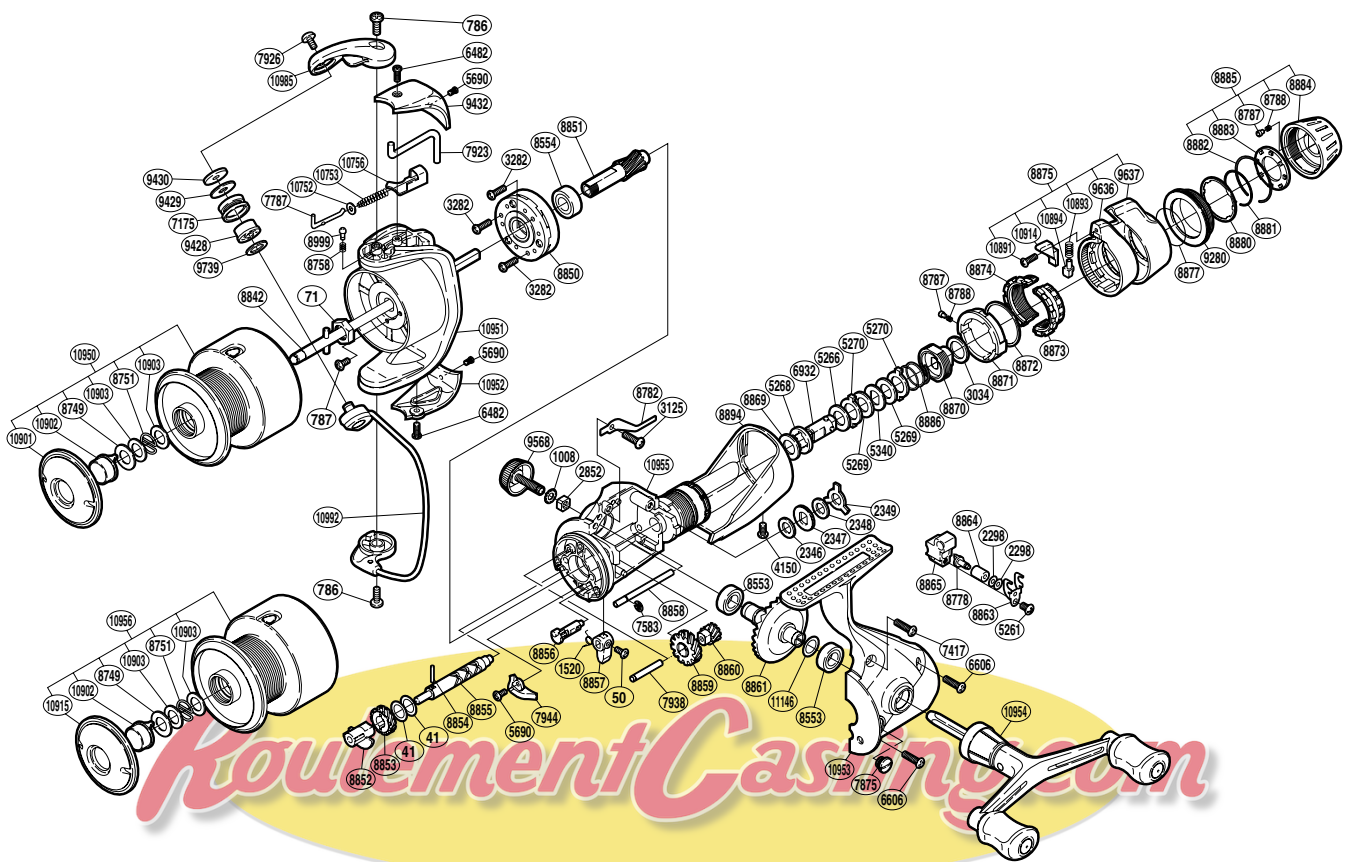

SHIMANO

SUPER

SUP-4000GTRB

(1SG484002G)

Part No.	Description	Part No.	Description	Part No.	Description
RD 0041	Washer	RD 8554	Ball Bearing	RD 8885	Drag Programmer Assembly
RD 0050	Screw	RD 8749	Washer	RD 8886	Drag Coil Spring
RD 0071	Rotor Nut	RD 8751	Locking Spring	RD 8894	Rear Protector
RD 0786	Screw	RD 8758	Click Spring	RD 8999	Click Pin
RD 0787	Screw	RD 8778	Oscillating Pawl	RD 9280	Drag Programmer B
RD 1008	Lock Washer	RD 8782	Drag Click	RD 9428	Line Roller Bushing
RD 1520	Anti-Reverse Cam Spring	RD 8787	Click Pin	RD 9429	Line Roller Bushing
RD 2298	Spacer	RD 8788	Click Spring	RD 9430	Line Roller Washer
RD 2346	Drag Washer	RD 8842	Main Shaft	RD 9432	Bail Spring Cover
RD 2347	Click Gear	RD 8850	Roller Clutch Assembly	RD 9568	Handle Screw Cap
RD 2348	Drag Washer	RD 8851	Pinion Gear	RD 9636	Fightin' Lever Inner A
RD 2349	Eared Washer	RD 8852	Worm Bushing	RD 9637	Fightin' Lever Outer
RD 2852	Handle Screw Lock	RD 8853	Idle Gear	RD 9739	Bearing Spacer
RD 3034	Spacer	RD 8854	Worm Shaft Pin	RD10752	Spring Guide A Support
RD 3125	Screw	RD 8855	Worm Shaft	RD10753	Bail Spring
RD 3282	Screw	RD 8856	Anti-Reverse Cam	RD10756	Bail Spring Seat
RD 4150	Screw	RD 8857	Anti-Reverse Lever	RD10891	Screw
RD 5261	Screw	RD 8858	Oscillating Guide	RD10893	Position Pin Spring
RD 5266	Drag Washer	RD 8859	Idle Gear B (large)	RD10894	Lever Position Pin
RD 5268	Drag Shaft B	RD 8860	Idle Gear B (small)	RD10901	Push Button Collar
RD 5269	Drag Washer	RD 8861	Drive Gear	RD10902	Push Button
RD 5270	Eared Washer	RD 8863	Oscillating Slider Retainer	RD10903	Washer
RD 5340	Key Washer	RD 8864	Oscillating Slider Bushing	RD10914	Fightin' Lever Inner B
RD 5690	Screw	RD 8865	Oscillating Slider	RD10950	Spool Assembly
RD 6482	Screw	RD 8869	Drag Washer	RD10951	Rotor
RD 6606	Screw	RD 8870	Pressure Screw	RD10952	Bail Hold Support Guard
RD 6932	Drag Shaft A	RD 8871	Lever Click Gear	RD10953	Side Cover
RD 7175	Line Roller	RD 8872	Fightin' Pressure Screw Washer	RD10954	Double Paddle Handle Assembly
RD 7417	Screw	RD 8873	Fightin' Pressure Screw	RD10955	Body
RD 7583	E Lock	RD 8874	Fightin' Pressure Screw B	RD10985	Bail Arm
RD 7787	Bail Spring Guide A	RD 8875	Fightin' Lever Assembly	RD10992	Bail Assembly
RD 7875	Oil Cap	RD 8877	Drag Knob Friction Ring	RD11146	Washer
RD 7923	Bail Trip Lever	RD 8880	Drag Knob Washer		
RD 7926	Screw	RD 8881	Drag Knob Retainer		
RD 7938	Idle Gear B Shaft	RD 8882	Click Plate Retainer		
RD 7944	Bail Trip Strike	RD 8883	Click Plate	RD10915	Push Button Collar
RD 8553	Ball Bearing	RD 8884	Drag Programmer A	RD10956	Spare Spool Assembly