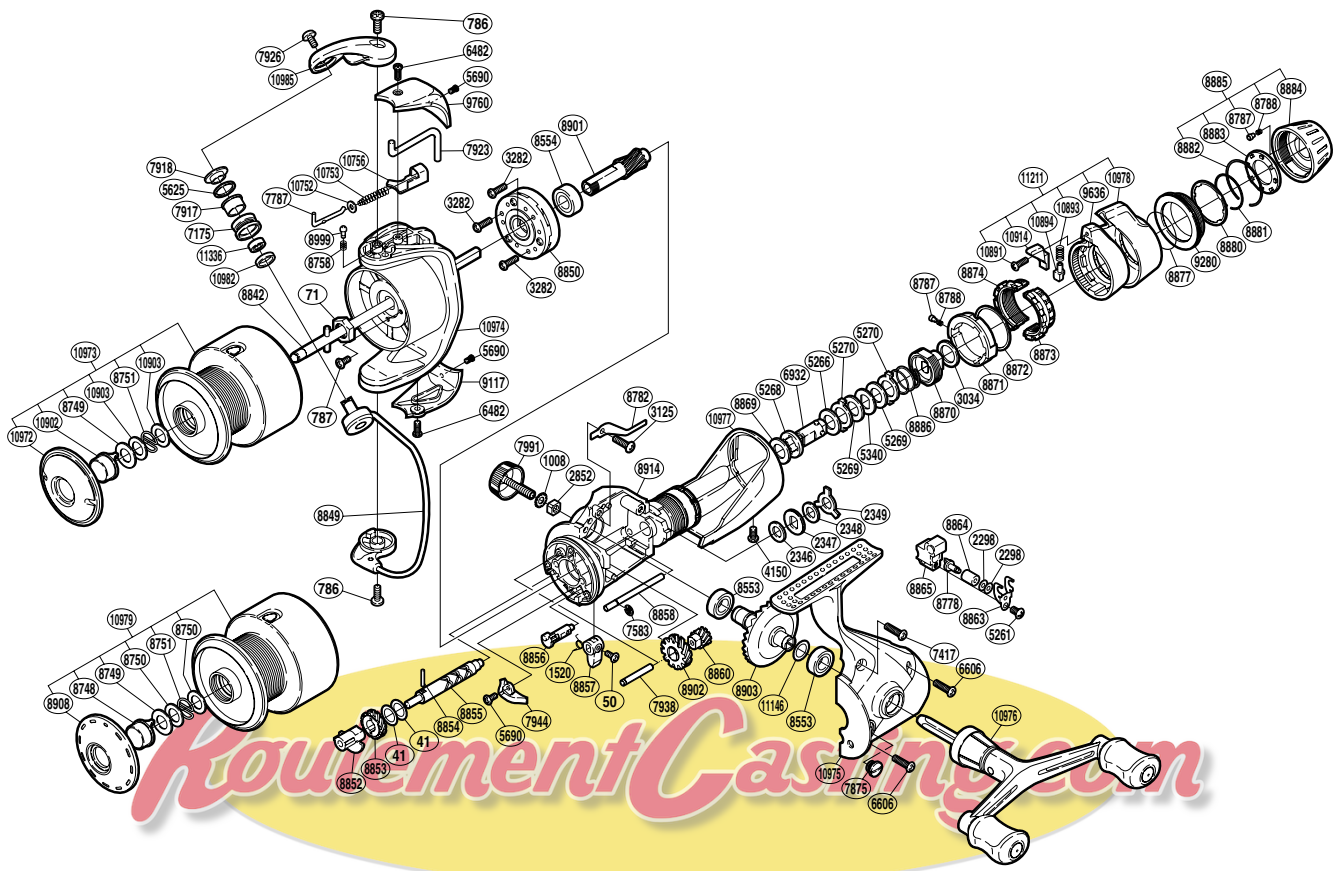

## STR-4000GTMRB

(1SG464002G)

Part No.	Description	Part No.	Description	Part No.	Description
RD 0041	Washer	RD 7944	Bail Trip Strike	RD 8886	Drag Coil Spring
RD 0050	Screw	RD 7991	Handle Screw Cap	RD 8901	Pinion Gear
RD 0071	Rotor Nut	RD 8553	Ball Bearing	RD 8902	Idle Gear B (large)
RD 0786	Screw	RD 8554	Ball Bearing	RD 8903	Drive Gear
RD 0787	Screw	RD 8749	Washer	RD 8914	Body
RD 1008	Lock Washer	RD 8751	Locking Spring	RD 8999	Click Pin
RD 1520	Anti-Reverse Cam Spring	RD 8758	Click Spring	RD 9117	Bail Hold Support Guard
RD 2298	Spacer	RD 8778	Oscillating Pawl	RD 9280	Drag Programmer B
RD 2346	Drag Washer	RD 8782	Drag Click	RD 9636	Fightin' Lever Inner A
RD 2347	Click Gear	RD 8787	Click Pin	RD 9760	Bail Spring Cover
RD 2348	Drag Washer	RD 8788	Click Spring	RD10752	Spring Guide A Support
RD 2349	Eared Washer	RD 8842	Main Shaft	RD10753	Bail Spring
RD 2852	Handle Screw Lock	RD 8849	Bail Assembly	RD10756	Bail Spring Seat
RD 3034	Spacer	RD 8850	Roller Clutch Assembly	RD10891	Screw
RD 3125	Screw	RD 8852	Worm Bushing	RD10893	Position Pin Spring
RD 3282	Screw	RD 8853	Idle Gear	RD10894	Lever Position Pin
RD 4150	Screw	RD 8854	Worm Shaft Pin	RD10902	Push Button
RD 5261	Screw	RD 8855	Worm Shaft	RD10903	Washer
RD 5266	Drag Washer	RD 8856	Anti-Reverse Cam	RD10914	Fightin' Lever Inner B
RD 5268	Drag Shaft B	RD 8857	Anti-Reverse Lever	RD10972	Push Button Collar
RD 5269	Drag Washer	RD 8858	Oscillating Guide	RD10973	Spool Assembly
RD 5270	Eared Washer	RD 8860	Idle Gear B (small)	RD10974	Rotor
RD 5340	Key Washer	RD 8863	Oscillating Slider Retainer	RD10975	Side Cover
RD 5625	Line Roller Spacer	RD 8864	Oscillating Slider Bushing	RD10976	Double Paddle Handle Assembly
RD 5690	Screw	RD 8865	Oscillating Slider	RD10977	Rear Protector
RD 6482	Screw	RD 8869	Drag Washer	RD10978	Fightin' Lever Outer
RD 6606	Screw	RD 8870	Pressure Screw	RD10982	Bearing Spacer
RD 6932	Drag Shaft A	RD 8871	Lever Click Gear	RD10985	Bail Arm
RD 7175	Line Roller	RD 8872	Fightin' Pressure Screw Washer	RD11146	Washer
RD 7417	Screw	RD 8873	Fightin' Pressure Screw	RD11211	Fightin' Lever Assembly
RD 7583	E Lock	RD 8874	Fightin' Pressure Screw B	RD11336	Ball Bearing
RD 7787	Bail Spring Guide A	RD 8877	Drag Knob Friction Ring		
RD 7875	Oil Cap	RD 8880	Drag Knob Washer		
RD 7917	Line Roller Bushing	RD 8881	Drag Knob Retainer		
RD 7918	Line Roller Washer	RD 8882	Click Plate Retainer	RD 8748	Push Button
RD 7923	Bail Trip Lever	RD 8883	Click Plate	RD 8750	Washer
RD 7926	Screw	RD 8884	Drag Programmer A	RD 8908	Push Button Collar
RD 7938	Idle Gear B Shaft	RD 8885	Drag Programmer Assembly	RD10979	Spare Spool Assembly