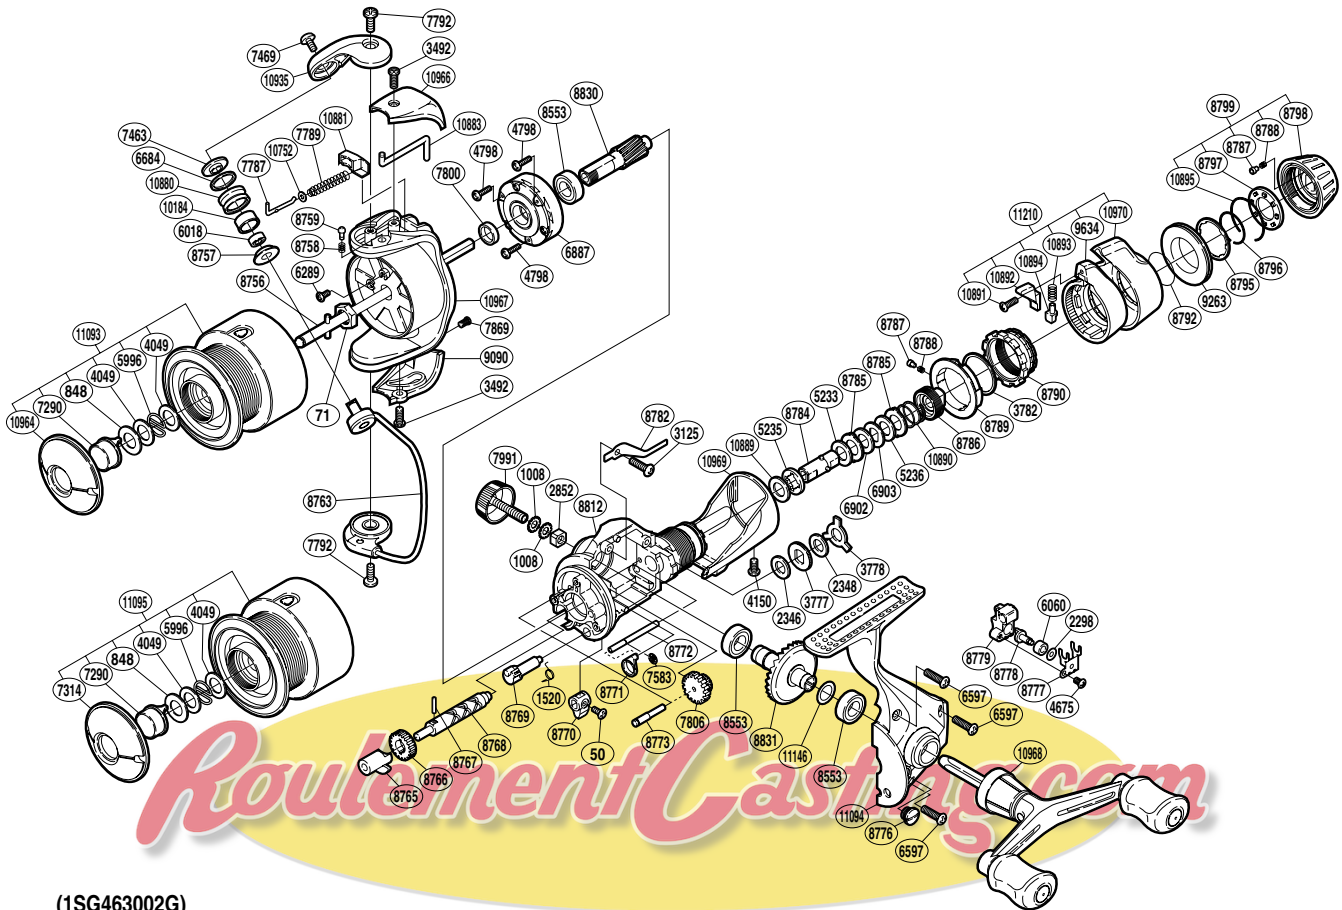

SHIMANO

STRADIC

STR-3000SGTMRB

(1SG463002G)

Part No.	Description	Part No.	Description	Part No.	Description
RD 0050	Screw	RD 7792	Screw	RD 8798	Drag Programmer A
RD 0071	Rotor Nut	RD 7800	Rotor Ring	RD 8799	Drag Programmer Assembly
RD 0848	Washer	RD 7806	Idle Gear B	RD 8812	Body
RD 1008	Lock Washer	RD 7869	Screw	RD 8830	Pinion Gear
RD 1520	Anti-Reverse Cam Spring	RD 7991	Handle Screw Cap	RD 8831	Drive Gear
RD 2298	Spacer	RD 8553	Ball Bearing	RD 9090	Bail Hold Support Guard
RD 2346	Drag Washer	RD 8756	Main Shaft	RD 9263	Drag Programmer B
RD 2348	Drag Washer	RD 8757	Bearing Spacer	RD 9634	Fightin' Lever Inner A
RD 2852	Handle Screw Lock	RD 8758	Click Spring	RD10184	Line Roller Bushing
RD 3125	Screw	RD 8759	Click Pin	RD10752	Spring Guide A Support
RD 3492	Screw	RD 8763	Bail Assembly	RD10880	Line Roller
RD 3777	Click Gear	RD 8765	Worm Bushing	RD10881	Bail Spring Seat
RD 3778	Eared Washer	RD 8766	Idle Gear	RD10883	Bail Trip Lever
RD 3782	Fightin' Pressure Screw Washer	RD 8767	Worm Shaft Pin	RD10889	Drag Washer
RD 4049	Washer	RD 8768	Worm Shaft	RD10890	Drag Coil Spring
RD 4150	Screw	RD 8769	Anti-Reverse Cam	RD10891	Screw
RD 4675	Screw	RD 8770	Anti-Reverse Lever	RD10892	Fightin' Lever Inner B
RD 4798	Screw	RD 8771	Oscillating Guide Retainer	RD10893	Position Pin Spring
RD 5233	Drag Washer	RD 8772	Oscillating Guide	RD10894	Lever Position Pin
RD 5235	Drag Shaft B	RD 8773	Idle Gear B Shaft	RD10895	Click Plate Retainer
RD 5236	Drag Washer	RD 8776	Oil Cap	RD10935	Bail Arm
RD 5996	Locking Spring	RD 8777	Oscillating Slider Retainer	RD10964	Push Button Collar
RD 6018	Ball Bearing	RD 8778	Oscillating Pawl	RD10966	Bail Spring Cover
RD 6060	Oscillating Slider Bushing	RD 8779	Oscillating Slider	RD10967	Rotor
RD 6289	Screw	RD 8782	Drag Click	RD10968	Double Paddle Handle Assembly
RD 6597	Screw	RD 8784	Drag Shaft A	RD10969	Rear Protector
RD 6684	Line Roller Spacer	RD 8785	Eared Washer	RD10970	Fightin' Lever Outer
RD 6887	Roller Clutch Assembly	RD 8786	Pressure Screw	RD11093	Spool Assembly
RD 6902	Drag Washer	RD 8787	Click Pin	RD11094	Side Cover
RD 6903	Key Washer	RD 8788	Click Spring	RD11146	Washer
RD 7290	Push Button	RD 8789	Lever Click Gear	RD11210	Fightin' Lever Assembly
RD 7463	Line Roller Washer	RD 8790	Fightin' Pressure Screw		
RD 7469	Screw	RD 8792	Drag Knob Friction Ring		
RD 7583	E Lock	RD 8795	Drag Knob Washer		
RD 7787	Bail Spring Guide A	RD 8796	Drag Knob Retainer	RD 7314	Push Button Collar
RD 7789	Bail Spring	RD 8797	Click Plate	RD11095	Spare Spool Assembly