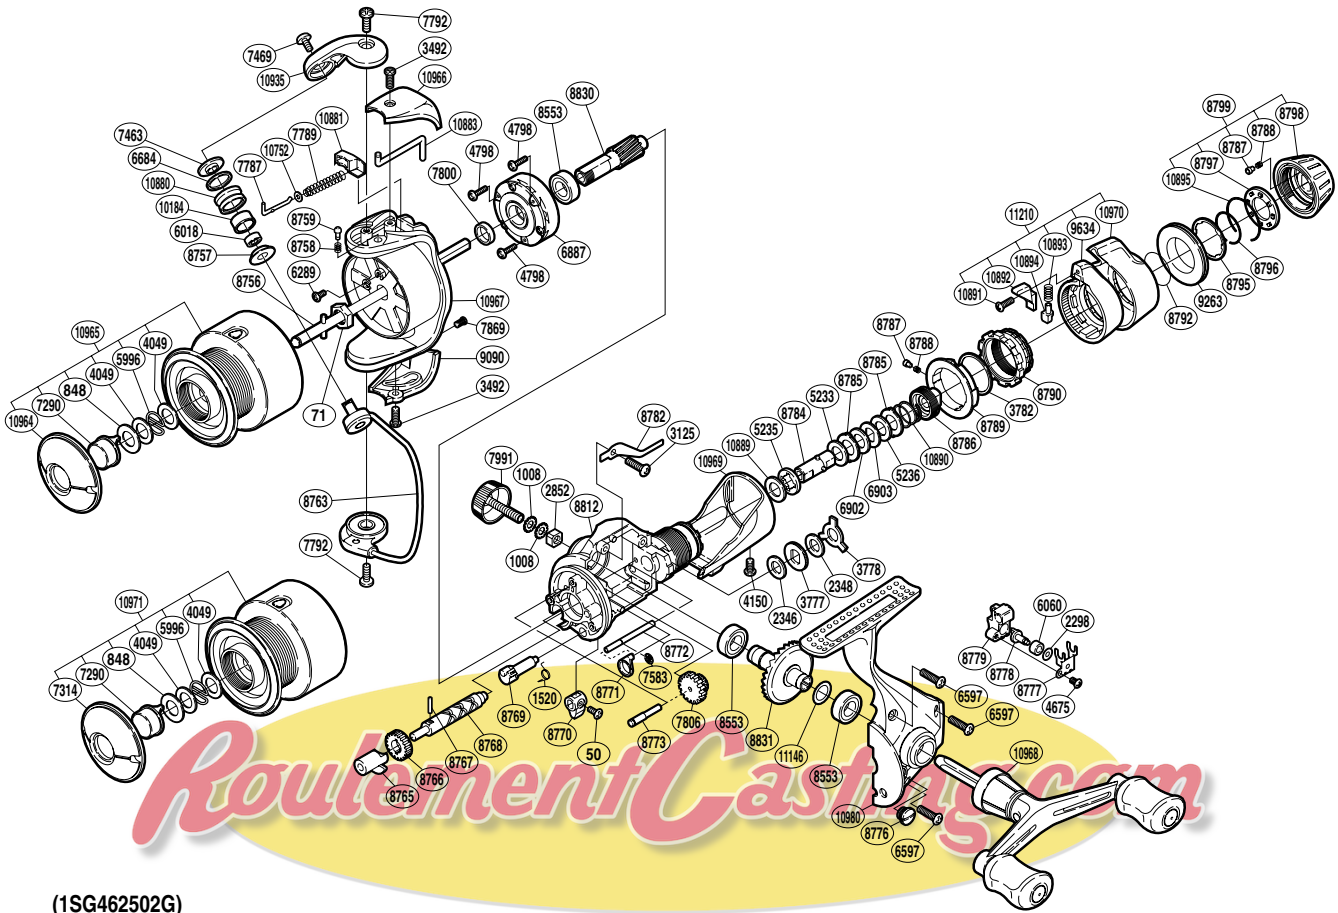

## STR-2500GTMRB

(1SG462502G)

Part No.	Description	Part No.	Description	Part No.	Description
RD 0050	Screw	RD 7792	Screw	RD 8798	Drag Programmer A
RD 0071	Rotor Nut	RD 7800	Rotor Ring	RD 8799	Drag Programmer Assembly
RD 0848	Washer	RD 7806	Idle Gear B	RD 8812	Body
RD 1008	Lock Washer	RD 7869	Screw	RD 8830	Pinion Gear
RD 1520	Anti-Reverse Cam Spring	RD 7991	Handle Screw Cap	RD 8831	Drive Gear
RD 2298	Spacer	RD 8553	Ball Bearing	RD 9090	Bail Hold Support Guard
RD 2346	Drag Washer	RD 8756	Main Shaft	RD 9263	Drag Programmer B
RD 2348	Drag Washer	RD 8757	Bearing Spacer	RD 9634	Fightin' Lever Inner A
RD 2852	Handle Screw Lock	RD 8758	Click Spring	RD10184	Line Roller Bushing
RD 3125	Screw	RD 8759	Click Pin	RD10752	Spring Guide A Support
RD 3492	Screw	RD 8763	Bail Assembly	RD10880	Line Roller
RD 3777	Click Gear	RD 8765	Worm Bushing	RD10881	Bail Spring Seat
RD 3778	Eared Washer	RD 8766	Idle Gear	RD10883	Bail Trip Lever
RD 3782	Fightin' Pressure Screw Washer	RD 8767	Worm Shaft Pin	RD10889	Drag Washer
RD 4049	Washer	RD 8768	Worm Shaft	RD10890	Drag Coil Spring
RD 4150	Screw	RD 8769	Anti-Reverse Cam	RD10891	Screw
RD 4675	Screw	RD 8770	Anti-Reverse Lever	RD10892	Fightin' Lever Inner B
RD 4798	Screw	RD 8771	Oscillating Guide Retainer	RD10893	Position Pin Spring
RD 5233	Drag Washer	RD 8772	Oscillating Guide	RD10894	Lever Position Pin
RD 5235	Drag Shaft B	RD 8773	Idle Gear B Shaft	RD10895	Click Plate Retainer
RD 5236	Drag Washer	RD 8776	Oil Cap	RD10935	Bail Arm
RD 5996	Locking Spring	RD 8777	Oscillating Slider Retainer	RD10964	Push Button Collar
RD 6018	Ball Bearing	RD 8778	Oscillating Pawl	RD10965	Spool Assembly
RD 6060	Oscillating Slider Bushing	RD 8779	Oscillating Slider	RD10966	Bail Spring Cover
RD 6289	Screw	RD 8782	Drag Click	RD10967	Rotor
RD 6597	Screw	RD 8784	Drag Shaft A	RD10968	Double Paddle Handle Assembly
RD 6684	Line Roller Spacer	RD 8785	Eared Washer	RD10969	Rear Protector
RD 6887	Roller Clutch Assembly	RD 8786	Pressure Screw	RD10970	Fightin' Lever Outer
RD 6902	Drag Washer	RD 8787	Click Pin	RD10980	Side Cover
RD 6903	Key Washer	RD 8788	Click Spring	RD11146	Washer
RD 7290	Push Button	RD 8789	Lever Click Gear	RD11210	Fightin' Lever Assembly
RD 7463	Line Roller Washer	RD 8790	Fightin' Pressure Screw		
RD 7469	Screw	RD 8792	Drag Knob Friction Ring		
RD 7583	E Lock	RD 8795	Drag Knob Washer		
RD 7787	Bail Spring Guide A	RD 8796	Drag Knob Retainer	RD 7314	Push Button Collar
RD 7789	Bail Spring	RD 8797	Click Plate	RD10971	Spare Spool Assembly