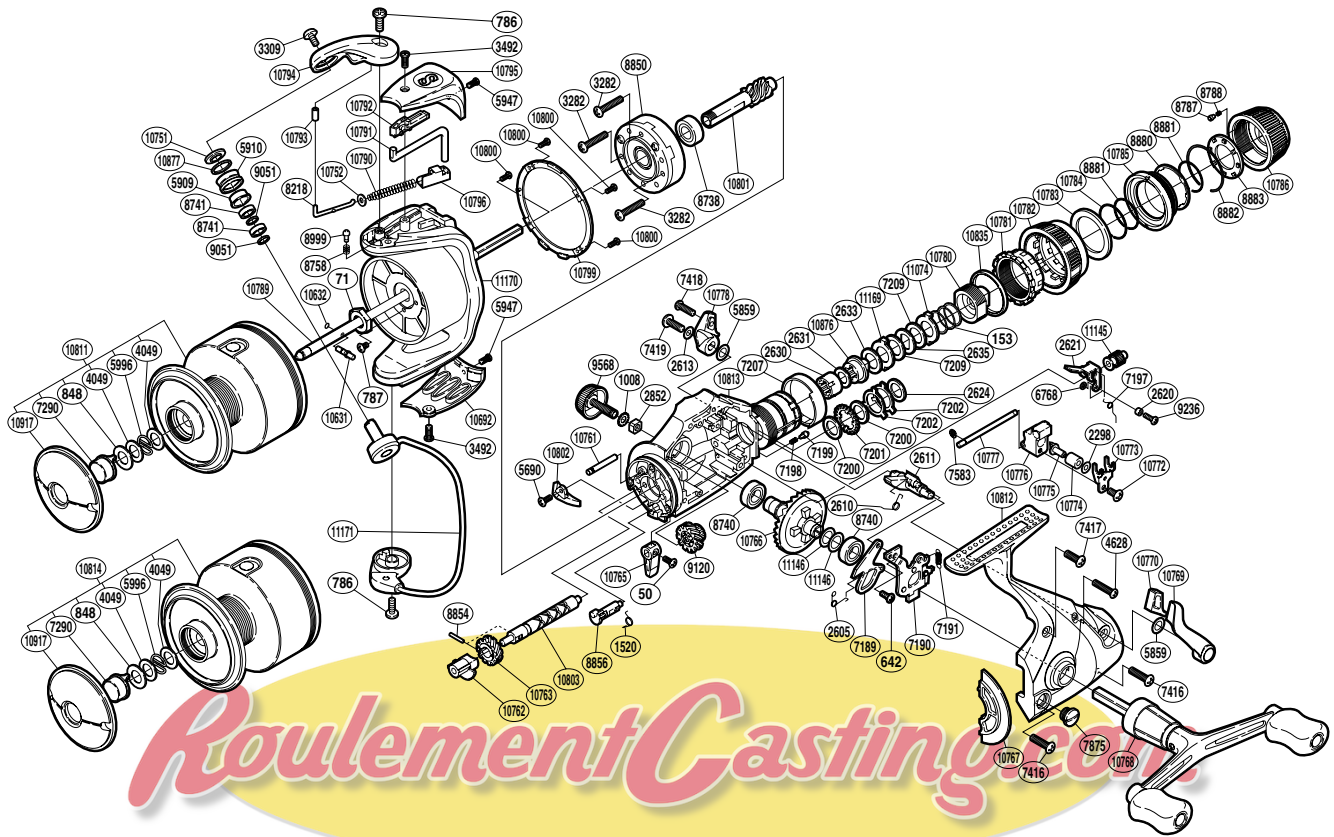

SHIMANO

SUPER BAITRUNNER ⚙️ A-RB SBTA-10000XTEA

(1SG629002G)

Part No.	Description	Part No.	Description	Part No.	Description
RD 0050	Screw	RD 7207	Dial Spacer	RD10773	Oscillating Slider Retainer
RD 0071	Rotor Nut	RD 7209	Drag Washer	RD10774	Oscillating Slider Bushing
RD 0153	Drag Coil Spring	RD 7290	Push Button	RD10775	Oscillating Pawl
RD 0642	Screw	RD 7416	Screw	RD10776	Oscillating Slider
RD 0786	Screw	RD 7417	Screw	RD10777	Oscillating Guide
RD 0787	Screw	RD 7418	Screw	RD10778	BaitRunner Lever Arm R
RD 0848	Washer	RD 7419	Screw	RD10780	Pressure Screw
RD 1008	Lock Washer	RD 7583	E Lock	RD10781	BaitRunner Tension Screw
RD 1520	Anti-Reverse Cam Spring	RD 7875	Oil Cap	RD10782	BaitRunner Tension Dial
RD 2298	Spacer	RD 8218	Bail Spring Guide A	RD10783	Tension Dial Retainer Ring
RD 2605	Clutch Pawl Spring	RD 8738	Ball Bearing	RD10784	BaitRunner Tension Dial Retainer
RD 2610	Clutch Spring	RD 8740	Ball Bearing	RD10785	Drag Programmer B
RD 2611	BaitRunner Lever Shaft	RD 8741	Ball Bearing	RD10786	Drag Programmer A
RD 2613	Lock Washer	RD 8758	Click Spring	RD10789	Main Shaft
RD 2620	Clutch Screw Collar	RD 8787	Click Pin	RD10790	Bail Spring
RD 2621	BaitRunner Clutch	RD 8788	Click Spring	RD10791	Bail Trip Lever
RD 2624	Drag Washer	RD 8850	Roller Clutch Assembly	RD10792	Bail Trip Cover
RD 2630	Free Spool Tension Shaft	RD 8854	Worm Shaft Pin	RD10793	Bail Arm Collar
RD 2631	Drag Washer	RD 8856	Anti-Reverse Cam	RD10794	Bail Arm
RD 2633	Drag Washer	RD 8880	Drag Knob Washer	RD10795	Bail Spring Cover
RD 2635	Key Washer	RD 8881	Drag Knob Retainer	RD10796	Bail Spring Seat
RD 2852	Handle Screw Lock	RD 8882	Click Plate Retainer	RD10799	Guard Ring
RD 3282	Screw	RD 8883	Click Plate	RD10800	Screw
RD 3309	Screw	RD 8999	Click Pin	RD10801	Pinion Gear
RD 3492	Screw	RD 9051	Bearing Spacer	RD10802	Bail Trip Lever Strike
RD 4049	Washer	RD 9120	Idle Gear B	RD10803	Worm Shaft
RD 4628	Screw	RD 9236	Screw	RD10811	Spool Assembly
RD 5690	Screw	RD 9568	Handle Screw Cap	RD10812	Side Cover
RD 5859	Spacer	RD10631	Main Shaft Pin	RD10813	Body
RD 5909	Line Roller Bushing	RD10632	O Ring	RD10835	Dial Washer
RD 5910	Line Roller	RD10692	Bail Hold Support Guard	RD10876	Drag Shaft
RD 5947	Screw	RD10751	Line Roller Washer	RD10877	Line Roller Spacer
RD 5996	Locking Spring	RD10752	Bail Spring Guide A Support	RD10917	Push Button Collar
RD 6768	Spacer	RD10761	Idle Gear B Shaft	RD11074	Eared Washer
RD 7189	Clutch Pawl	RD10762	Worm Bushing	RD11145	Clutch Shaft
RD 7190	Clutch Plate Assembly	RD10763	Idle Gear	RD11146	Washer
RD 7191	BaitRunner Click Spring	RD10765	Anti-Reverse Lever	RD11169	Eared Washer
RD 7197	Clutch Shaft Spring	RD10766	Drive Gear	RD11170	Rotor
RD 7198	Click Spring	RD10767	Side Cover Flange	RD11171	Bail Assembly
RD 7199	Click Shoe	RD10768	Double Paddle Handle Assembly		
RD 7200	Drag Washer	RD10769	BaitRunner Lever Arm L		
RD 7201	Click Gear	RD10770	BaitRunner Lever Bridge		
RD 7202	Eared Washer	RD10772	Screw	RD10814	Spare Spool Assembly