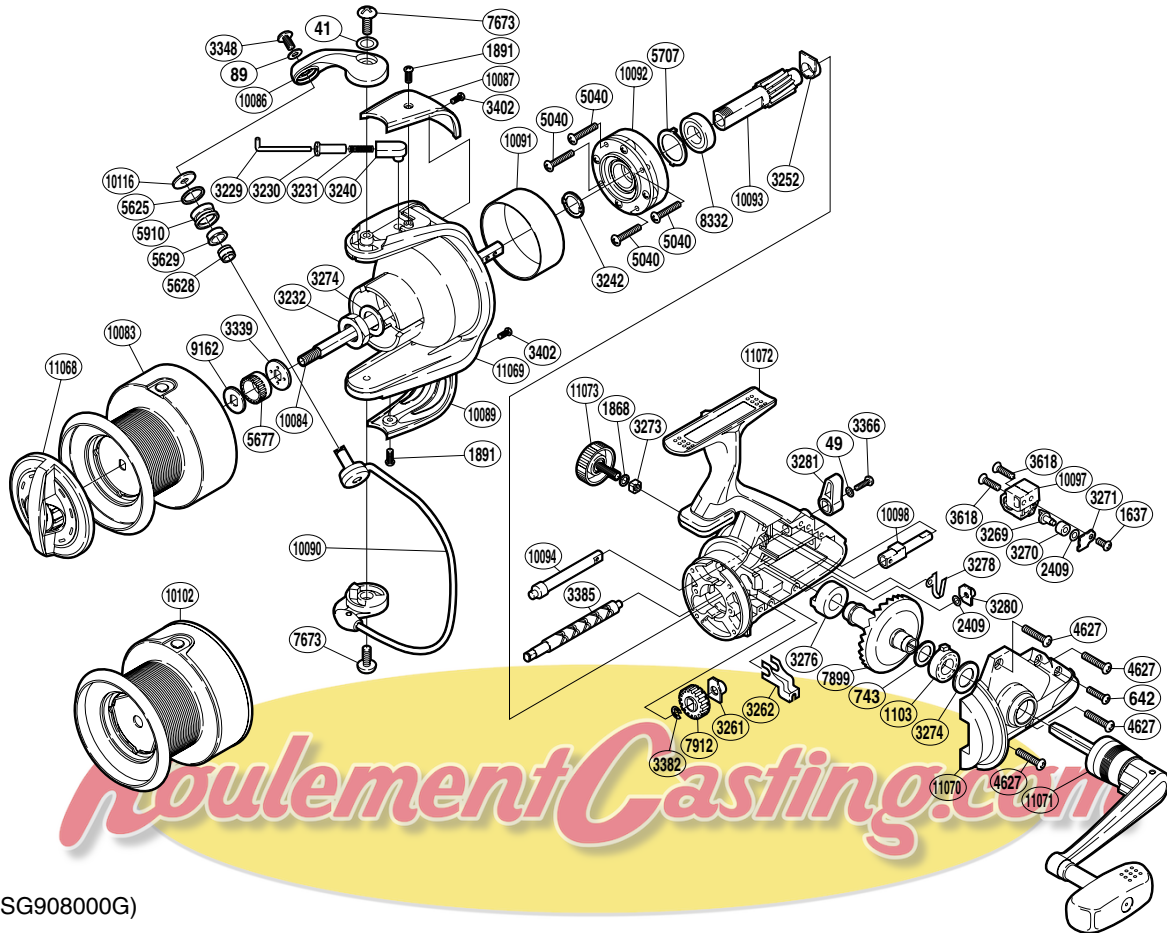

SHIMANO®

NAVI A-RB

NAVI-8000XTA

(1SG908000G)

Part No.	Description	Part No.	Description	Part No.	Description
RD 0041	Washer	RD 3274	Spacer	RD 8332	Ball Bearing
RD 0049	Lock Washer	RD 3276	Drive Gear Bushing	RD 9162	Spool Washer
RD 0089	Lock Washer	RD 3278	Anti-Reverse Cam Spring	RD10083	Spool Assembly
RD 0642	Screw	RD 3280	Worm Bushing (rear)	RD10084	Main Shaft
RD 0743	Washer	RD 3281	Anti-Reverse Lever	RD10086	Bail Arm
RD 1103	Bushing	RD 3339	Spool Support B	RD10087	Bail Spring Cover
RD 1637	Screw	RD 3348	Screw	RD10089	Bail Hold Support Guard
RD 1868	Handle Lock Washer	RD 3366	Screw	RD10090	Bail Assembly
RD 1891	Screw	RD 3382	E Lock	RD10091	Roller Clutch Ring
RD 2409	Spacer	RD 3385	Worm Shaft	RD10092	Roller Clutch Assembly
RD 3229	Bail Spring Guide A	RD 3402	Screw	RD10093	Pinion Gear
RD 3230	Bail Spring Bushing	RD 3618	Screw	RD10094	Anti-Reverse Cam
RD 3231	Bail Spring	RD 4627	Screw	RD10097	Oscillating Slider
RD 3232	Rotor Nut	RD 5040	Screw	RD10098	Anti-Reverse Lever Shaft
RD 3240	Bail Spring Guide B	RD 5625	Line Roller Spacer	RD10116	Line Roller Washer
RD 3242	Rotor Washer	RD 5628	Line Roller Collar	RD11068	Drag Knob
RD 3252	Bushing	RD 5629	Line Roller Bushing	RD11069	Rotor
RD 3261	Worm Bushing (front)	RD 5677	Spool Support A	RD11070	Side Cover
RD 3262	Worm Shaft Retainer	RD 5707	Bearing Washer	RD11071	Handle Assembly
RD 3269	Oscillating Pawl	RD 5910	Line Roller	RD11072	Body
RD 3270	Oscillating Slider Bushing	RD 7673	Screw	RD11073	Handle Screw Cap
RD 3271	Oscillating Pawl Cover	RD 7899	Drive Gear		
RD 3273	Handle Screw Lock	RD 7912	Idle Gear	RD10102	Spare Spool Assembly

(180601)