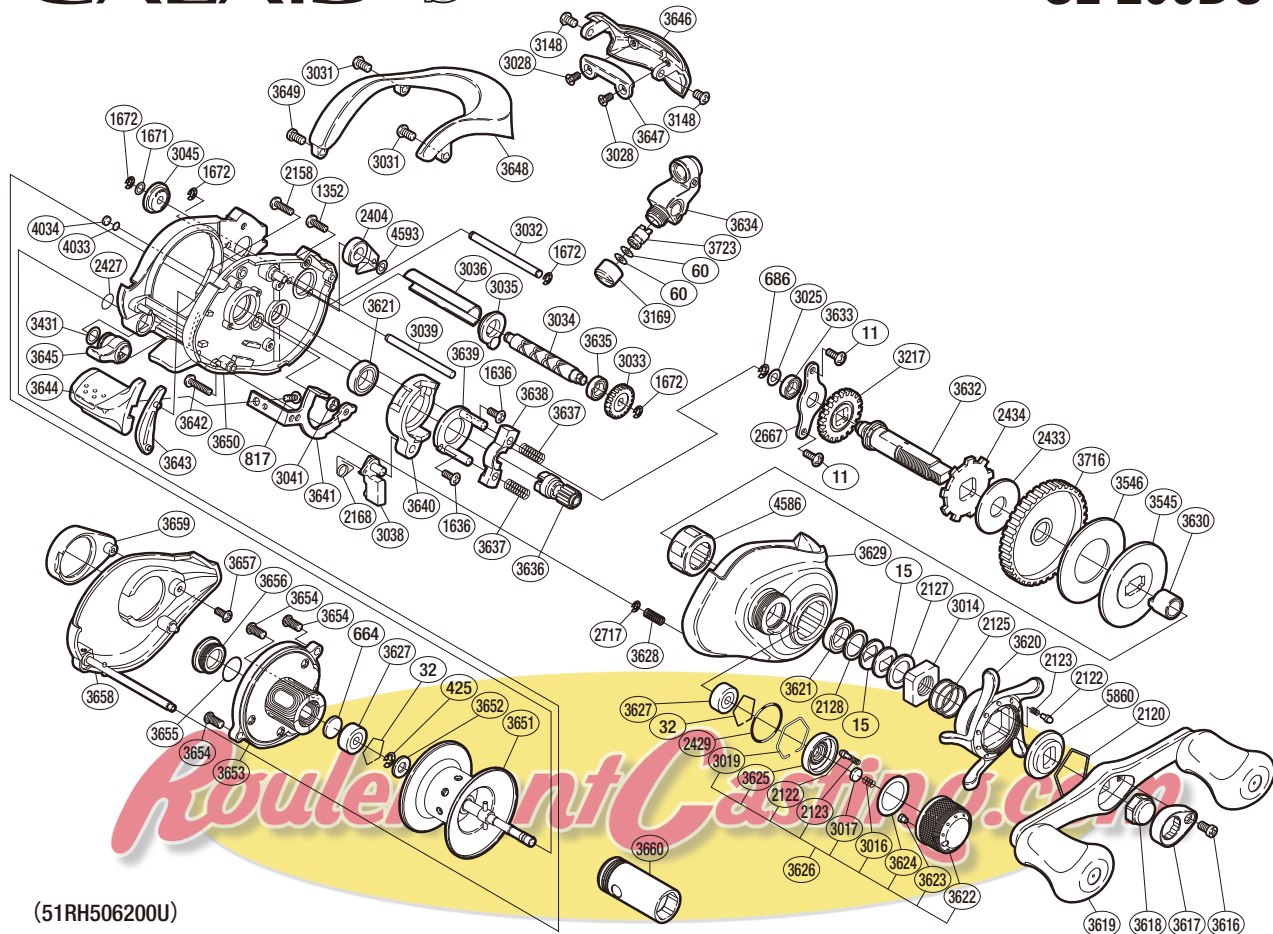

SHIMANO

CALAIS S A-RB

CL-200DC

(51RH506200)

Part No.	Description	Part No.	Description	Part No.	Description
BNT0011	Screw	BNT3032	Line Guard	BNT3636	Pinion Gear
BNT0015	Drag Spring Washer	BNT3033	Idle Gear	BNT3637	Yoke Spring
BNT0032	Bearing Retainer	BNT3034	Worm Shaft	BNT3638	Yoke
BNT0060	Spacer	BNT3035	Worm Bushing A	BNT3639	Clutch Cam Retainer
BNT0425	E Lock	BNT3036	Level Wind Guard	BNT3640	Clutch Cam
BNT0664	Spacer B	BNT3038	Clutch Pawl	BNT3641	Clutch Plate
BNT0686	E Lock	BNT3039	Level Wind Guide	BNT3642	Screw
BNT0817	Screw	BNT3041	Clutch Plate Shaft Support	BNT3643	Clutch Bar Guide B
BNT1352	Screw	BNT3045	Worm Bushing B	BNT3644	Quick-Fire II Clutch Bar
BNT1636	Screw	BNT3148	Screw	BNT3645	Side Plate Cam Lever
BNT1671	Washer	BNT3169	Pawl Cap	BNT3646	Level Wind Protector
BNT1672	E Lock	BNT3217	Idle Gear	BNT3647	Line Guard Retainer
BNT2120	Click Plate Retainer	BNT3431	Washer	BNT3648	Thumb Rest
BNT2122	Click Pin	BNT3545	Key Washer	BNT3649	Screw
BNT2123	Click Spring	BNT3546	Drag Washer	BNT3650	One-Piece Frame
BNT2125	Star Drag Spring	BNT3616	Screw	BNT3651	Spool Assembly
BNT2127	Star Drag Spacer	BNT3617	Handle Nut Plate	BNT3652	Magnetic Plate
BNT2128	Bearing Washer	BNT3618	Handle Nut	BNT3653	Digital Control Assembly
BNT2158	Screw	BNT3619	Handle Assembly	BNT3654	Screw
BNT2168	Clutch Pawl Spring	BNT3620	Star Drag	BNT3655	O Ring
BNT2404	Anti-Reverse Pawl	BNT3621	Ball Bearing	BNT3656	Oil Cap
BNT2427	O Ring	BNT3622	Cast Control Cap	BNT3657	Screw
BNT2429	O Ring	BNT3623	Cast Control Cap Retainer	BNT3658	Left Side Plate
BNT2433	Drag Washer	BNT3624	Retainer Sheet	BNT3659	BR Retainer
BNT2434	Anti-Reverse Ratchet	BNT3625	Cast Control Click Plate	BNT3716	Drive Gear
BNT2667	Drive Shaft Retainer	BNT3626	Cast Control Cap Assembly	BNT3723	Line Guide Pawl
BNT2717	E Lock	BNT3627	Ball Bearing	BNT4033	Washer
BNT3014	Star Drag Nut	BNT3628	Side Plate Spring	BNT4034	Anti-Thrust Washer
BNT3016	Spool Tension Spring	BNT3629	Right Side Plate	BNT4586	Roller Clutch Bearing
BNT3017	Cast Control Spacer	BNT3630	Roller Clutch Inner Tube	BNT4593	Washer
BNT3019	Cast Control Click Holder	BNT3632	Drive Shaft	BNT5860	Star Drag Click
BNT3025	Washer	BNT3633	Ball Bearing		
BNT3028	Screw	BNT3634	Line Guide		
BNT3031	Screw	BNT3635	Ball Bearing	BNT3660	Wrench (accessory)