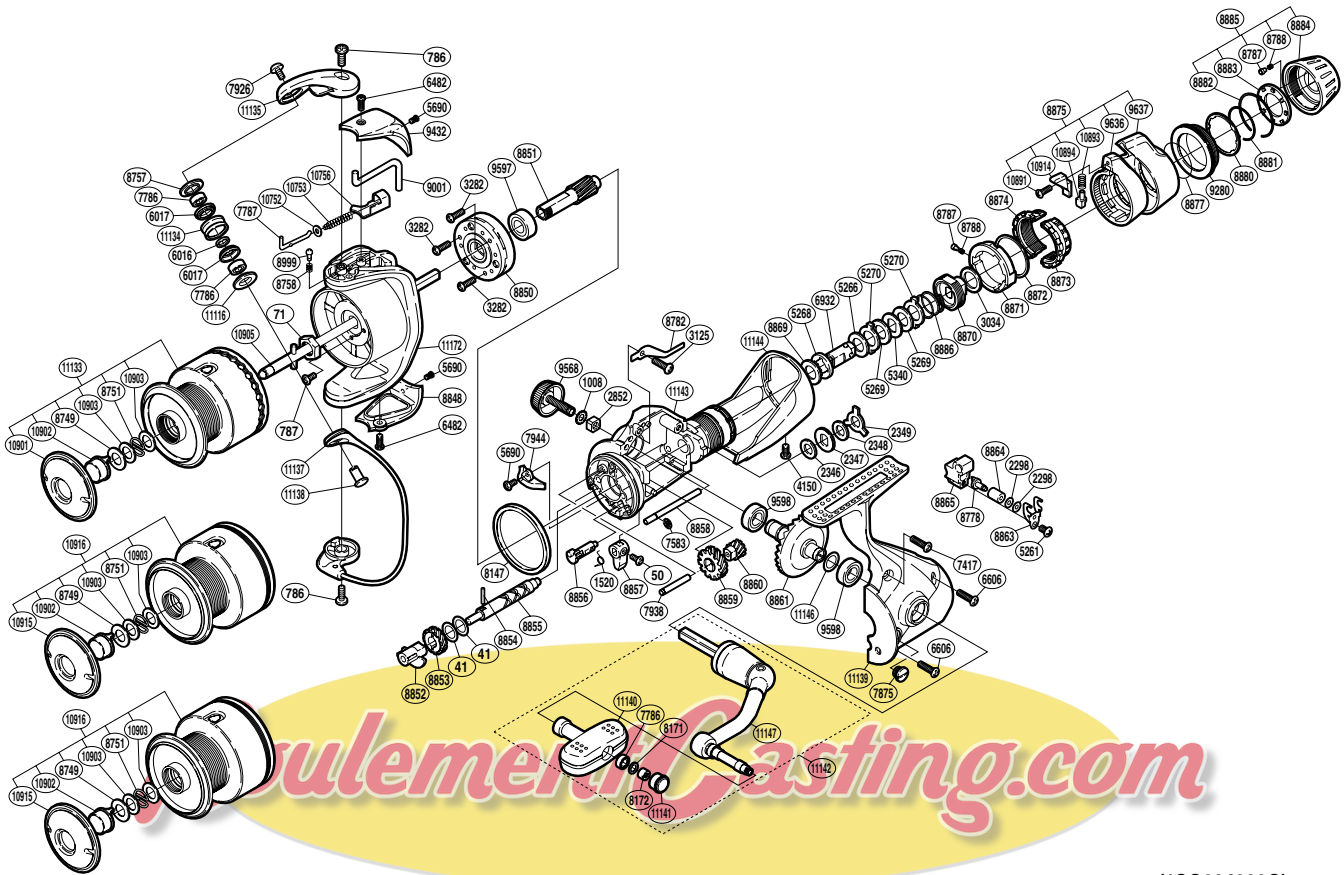

## AS-4000RA

(1SG894000G)

Part No.	Description	Part No.	Description	Part No.	Description
RD 0041	Washer	RD 8172	Handle Knob Nut	RD 8886	Drag Coil Spring
RD 0050	Screw	RD 8749	Washer	RD 8999	Click Pin
RD 0071	Rotor Nut	RD 8751	Locking Spring	RD 9001	Bail Trip Lever
RD 0786	Screw	RD 8757	Bearing Spacer	RD 9280	Drag Programmer B
RD 0787	Screw	RD 8758	Click Spring	RD 9432	Bail Spring Cover
RD 1008	Lock Washer	RD 8778	Oscillating Pawl	RD 9568	Handle Screw Cap
RD 1520	Anti-Reverse Cam Spring	RD 8782	Drag Click	RD 9597	Ball Bearing
RD 2298	Spacer	RD 8787	Click Pin	RD 9598	Ball Bearing
RD 2346	Drag Washer	RD 8788	Click Spring	RD 9636	Fightin' Lever Inner A
RD 2347	Click Gear	RD 8848	Bail Hold Support Guard	RD 9637	Fightin' Lever Outer
RD 2348	Drag Washer	RD 8850	Roller Clutch Assembly	RD10752	Spring Guide A Support
RD 2349	Eared Washer	RD 8851	Pinion Gear	RD10753	Bail Spring
RD 2852	Handle Screw Lock	RD 8852	Worm Bushing	RD10756	Bail Spring Seat
RD 3034	Spacer	RD 8853	Idle Gear	RD10891	Screw
RD 3125	Screw	RD 8854	Worm Shaft Pin	RD10893	Position Pin Spring
RD 3282	Screw	RD 8855	Worm Shaft	RD10894	Lever Position Pin
RD 4150	Screw	RD 8856	Anti-Reverse Cam	RD10901	Push Button Collar
RD 5261	Screw	RD 8857	Anti-Reverse Lever	RD10902	Push Button
RD 5266	Drag Washer	RD 8858	Oscillating Guide	RD10903	Washer
RD 5268	Drag Shaft B	RD 8859	Idle Gear B (Large)	RD10905	Main Shaft
RD 5269	Drag Washer	RD 8860	Idle Gear B (Small)	RD10914	Fightin' Lever Inner B
RD 5270	Eared Washer	RD 8861	Drive Gear	RD11116	Line Roller Washer
RD 5340	Key Washer	RD 8863	Oscillating Slider Retainer	RD11133	Spool Assembly
RD 5690	Screw	RD 8864	Oscillating Slider Bushing	RD11134	Line Roller
RD 6016	Bearing Spacer	RD 8865	Oscillating Slider	RD11135	Bail Arm
RD 6017	Line Roller Bushing	RD 8869	Drag Washer	RD11137	Bail Assembly
RD 6482	Screw	RD 8870	Pressure Screw	RD11138	Line Roller Support
RD 6606	Screw	RD 8871	Lever Click Gear	RD11139	Side Cover
RD 6932	Drag Shaft A	RD 8872	Fightin' Pressure Screw Washer	RD11140	Handle Knob
RD 7417	Screw	RD 8873	Fightin' Pressure Screw	RD11141	Handle Knob Seal
RD 7583	E Lock	RD 8874	Fightin' Pressure Screw B	RD11142	Handle Assembly
RD 7786	Ball Bearing	RD 8875	Fightin' Lever Assembly	RD11143	Body
RD 7787	Bail Spring Guide A	RD 8877	Drag Knob Friction Ring	RD11144	Rear Protector
RD 7875	Oil Cap	RD 8880	Drag Knob Washer	RD11146	Washer
RD 7926	Screw	RD 8881	Drag Knob Retainer	RD11147	Handle Shank Assembly
RD 7938	Idle Gear B Shaft	RD 8882	Click Plate Retainer	RD11172	Rotor
RD 7944	Bail Trip Strike	RD 8883	Click Plate		
RD 8147	Friction Ring	RD 8884	Drag Programmer A	RD10915	Push Button Collar
RD 8171	Washer	RD 8885	Drag Programmer Assembly	RD10916	Spare Spool Assembly