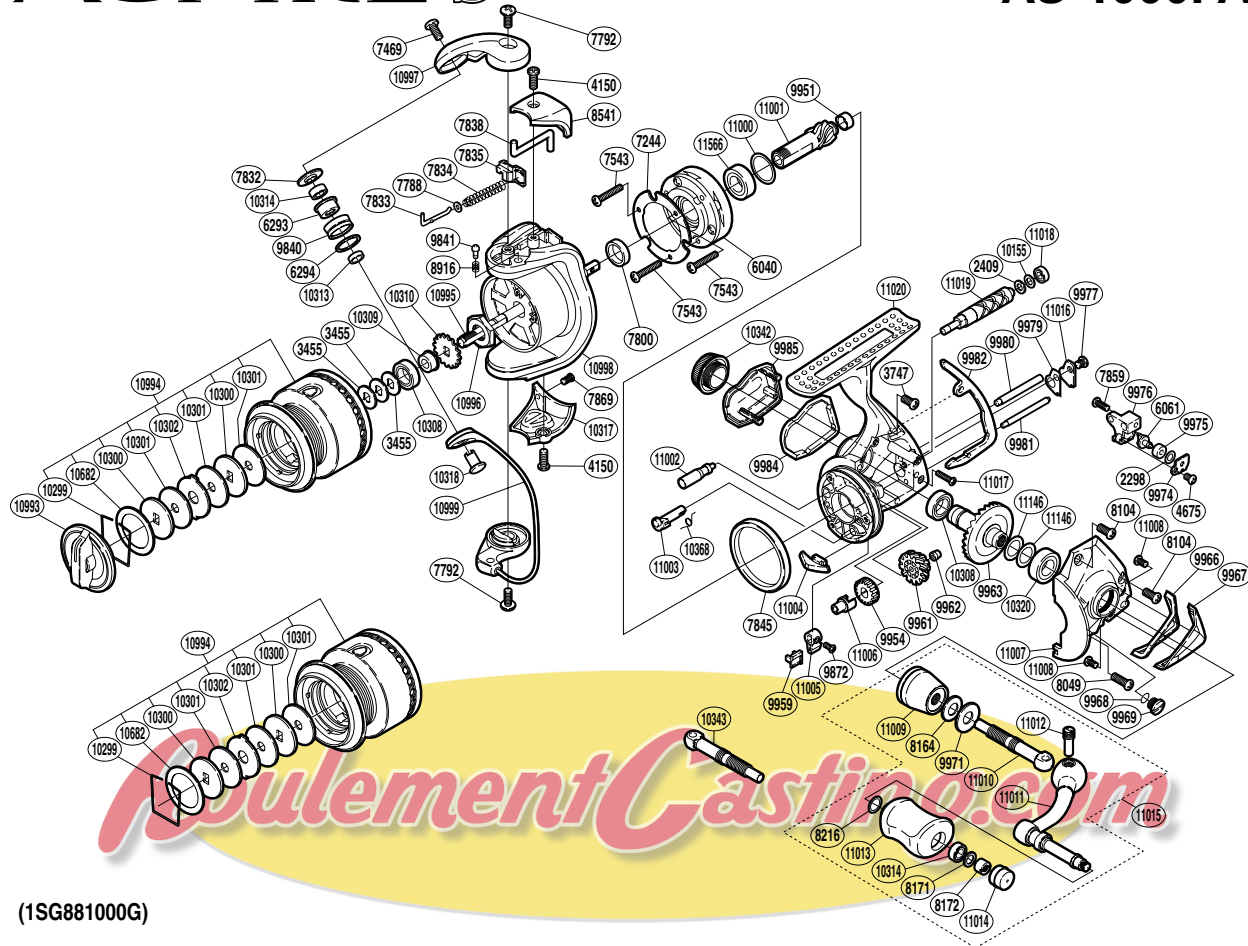

SHIMANO

ASPIRE SA-RB

AS-1000FA

(1SG881000G)

Part No.	Description	Part No.	Description	Part No.	Description
RD 2298	Spacer	RD 9951	Bushing	RD10368	Anti-Reverse Cam Spring
RD 2409	Spacer	RD 9954	Idle Gear	RD10682	Retainer Washer
RD 3455	Spool Washer	RD 9959	Anti-Reverse Lever Cover	RD10993	Drag Knob
RD 3747	Screw	RD 9961	Idle Gear B	RD10994	Spool Assembly
RD 4150	Screw	RD 9962	Idle Gear B Shaft Bushing	RD10995	Main Shaft
RD 4675	Screw	RD 9963	Drive Gear	RD10996	Rotor Nut
RD 6040	Roller Clutch Assembly	RD 9966	Cover (for side cover)	RD10997	Bail Arm
RD 6061	Oscillating Pawl	RD 9967	Side Cover Guard	RD10998	Rotor
RD 6293	Line Roller Bushing	RD 9968	O Ring	RD10999	Bail Assembly
RD 6294	Line Roller Spacer	RD 9969	Oil Cap	RD11000	Washer
RD 7244	Roller Clutch Reinforce	RD 9971	Large Handle Shank Washer	RD11001	Pinion Gear
RD 7469	Screw	RD 9974	Oscillating Pawl Cover	RD11002	Idle Gear B Shaft
RD 7543	Screw	RD 9975	Oscillating Slider Bushing	RD11003	Anti-Reverse Cam
RD 7788	Spring Guide A Support	RD 9976	Oscillating Slider	RD11004	Bail Trip Strike
RD 7792	Screw	RD 9977	Screw	RD11005	Anti-Reverse Lever
RD 7800	Rotor Ring	RD 9979	Worm Shaft Retainer Washer	RD11006	Worm Bushing (front)
RD 7832	Line Roller Washer	RD 9980	Oscillating Guide A	RD11007	Side Cover
RD 7833	Bail Spring Guide A	RD 9981	Oscillating Guide B	RD11008	Screw
RD 7834	Bail Spring	RD 9982	Rear Protector B	RD11009	Handle Shaft Cover
RD 7835	Bail Spring Seat	RD 9984	Rear Shield	RD11010	Handle Shaft (left)
RD 7838	Bail Trip Lever	RD 9985	Rear Protector A	RD11011	Handle Shank Assembly
RD 7845	Friction Ring	RD10155	Spacer	RD11012	Handle Shaft Screw
RD 7859	Screw	RD10299	Drag Washers Retainer	RD11013	Handle Knob
RD 7869	Screw	RD10300	Key Washer	RD11014	Handle Knob Seal
RD 8049	Screw	RD10301	Drag Washer	RD11015	Handle Assembly
RD 8104	Screw	RD10302	Eared Washer	RD11016	Worm Shaft Retainer
RD 8164	Coned Disc Spring	RD10308	Ball Bearing	RD11017	Screw
RD 8171	Washer	RD10309	Bearing Bushing	RD11018	Ball Bearing
RD 8172	Handle Knob Nut	RD10310	Spool Support	RD11019	Worm Shaft
RD 8216	Washer	RD10313	Bearing Spacer	RD11020	Body
RD 8541	Bail Spring Cover	RD10314	Ball Bearing	RD11146	Washer
RD 8916	Click Spring	RD10317	Bail Hold Support Guard	RD11566	Ball Bearing
RD 9840	Line Roller	RD10318	Line Roller Support		
RD 9841	Click Pin	RD10320	Ball Bearing		
RD 9872	Screw	RD10342	Handle Screw Cap	RD10343	Handle Shaft (right)