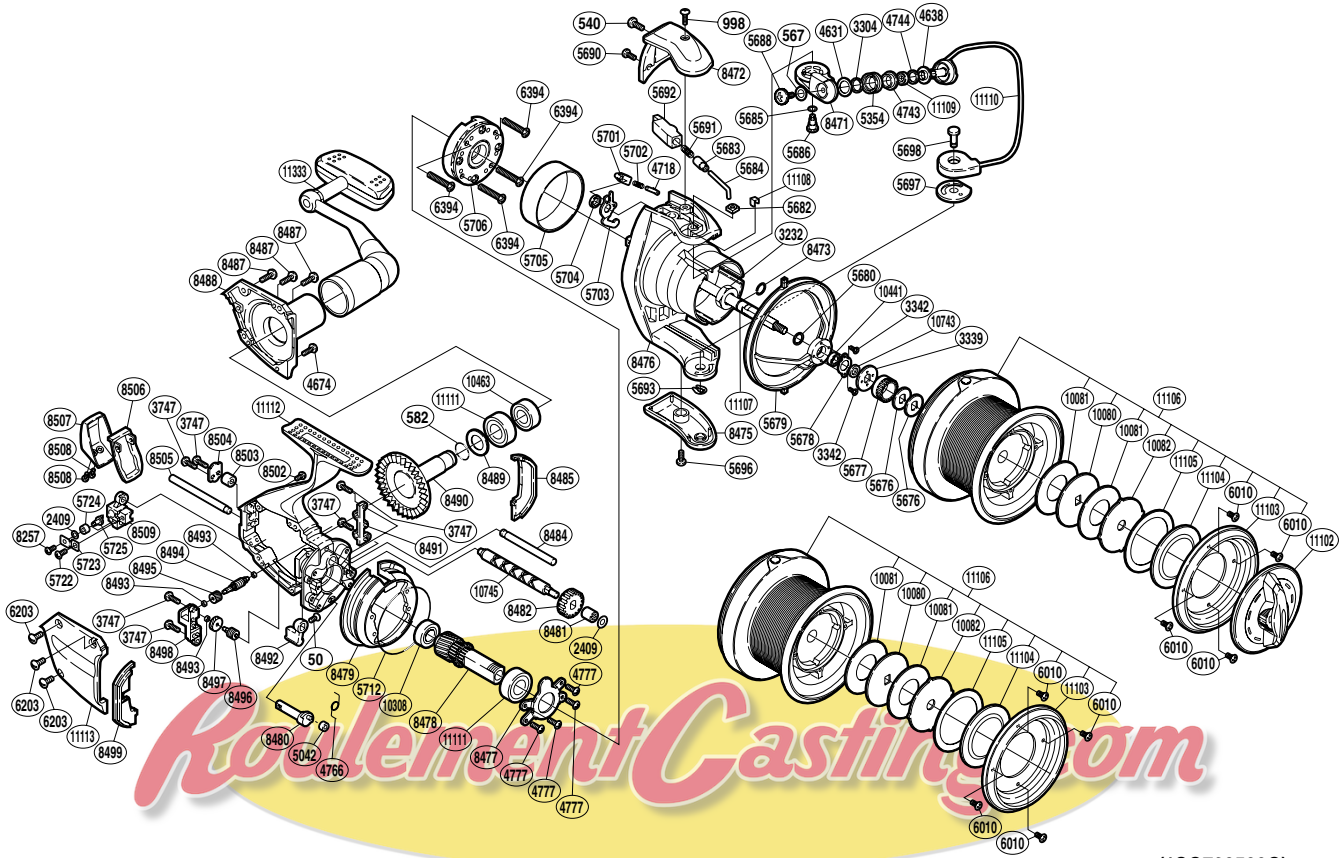

SHIMANO

AERO TECHNIUM 

AR TECH-12000XTA

(1SG729500G)

Part No.	Description	Part No.	Description	Part No.	Description
RD 0050	Screw	RD 5697	Bail Hold Support Spacer	RD 8494	Idle Gear
RD 0540	Screw	RD 5698	Bail Hold Support Shaft	RD 8495	Idle Gear
RD 0567	Lock Washer	RD 5701	Lever Spring Guide B	RD 8496	Pinion Worm Gear
RD 0582	O Ring	RD 5702	Lever Spring	RD 8497	Pinion Worm Gear
RD 0998	Screw	RD 5703	Bail Trip Lever	RD 8498	Worm Gear Side Guide
RD 2409	Spacer	RD 5704	Trip Lever Spacer	RD 8499	Side Cover Flange B
RD 3232	Rotor Nut	RD 5705	Roller Clutch Ring	RD 8502	Oscillating Guide Screw
RD 3304	Bearing Spacer	RD 5706	Roller Clutch Assembly	RD 8503	Worm Bushing (rear)
RD 3339	Spool Support B	RD 5712	O Ring	RD 8504	Worm Shaft Retainer
RD 3342	Screw	RD 5722	Screw	RD 8505	Oscillating Guide
RD 3747	Screw	RD 5723	Oscillating Pawl Cover	RD 8506	Rear Shield
RD 4631	Spacer	RD 5724	Oscillating Slider Bushing	RD 8507	Rear Protector
RD 4638	Line Roller Washer	RD 5725	Oscillating Pawl	RD 8508	Screw
RD 4674	Screw	RD 6010	Screw	RD 8509	Oscillating Slider
RD 4718	Lever Spring Guide A	RD 6203	Screw	RD10080	Key Washer
RD 4743	Line Roller Bushing	RD 6394	Screw	RD10081	Drag Washer
RD 4744	Roller Bearing Seal	RD 8257	Screw	RD10082	Eared Washer
RD 4766	Anti-Reverse Cam Spring	RD 8471	Bail Arm	RD10308	Ball Bearing
RD 4777	Screw	RD 8472	Bail Spring Cover	RD10441	Ball Bearing
RD 5042	Anti-Reverse Cam Ring	RD 8473	Line Safety Guard Clip	RD10463	Ball Bearing
RD 5354	Line Roller	RD 8475	Bail Hold Support Guard	RD10743	Line Safety Guard Spacer
RD 5676	Spool Washer	RD 8476	Rotor	RD10745	Worm Shaft
RD 5677	Spool Support A	RD 8477	Bearing Retainer	RD11102	Drag Knob
RD 5678	Bearing Retainer	RD 8478	Pinion Gear	RD11103	Spool Ring Collar
RD 5679	Line Safety Guard	RD 8479	Body Flange	RD11104	Seal Plate A
RD 5680	Spacer	RD 8480	Anti-Reverse Cam	RD11105	Seal Plate B
RD 5682	Bail Arm Nut	RD 8481	Worm Bushing (front)	RD11106	Spool Assembly
RD 5683	Spring Guide A Support	RD 8482	Idle Gear	RD11107	Main Shaft
RD 5684	Bail Spring Guide A	RD 8484	Oscillating Guide	RD11108	Angle Controller
RD 5685	Spacer	RD 8485	Side Cover Flange A	RD11109	Ball Bearing
RD 5686	Bail Arm Shaft	RD 8487	Screw	RD11110	Bail Assembly
RD 5688	Line Roller Screw	RD 8488	Side Cover A	RD11111	Ball Bearing
RD 5690	Screw	RD 8489	Washer	RD11112	Body
RD 5691	Bail Spring	RD 8490	Drive Gear	RD11113	Side Cover B
RD 5692	Bail Spring Guide B	RD 8491	Drive Gear Side Guide	RD11333	Handle Assembly
RD 5693	U Lock	RD 8492	Anti-Reverse Lever		
RD 5696	Screw	RD 8493	Worm Bushing B		