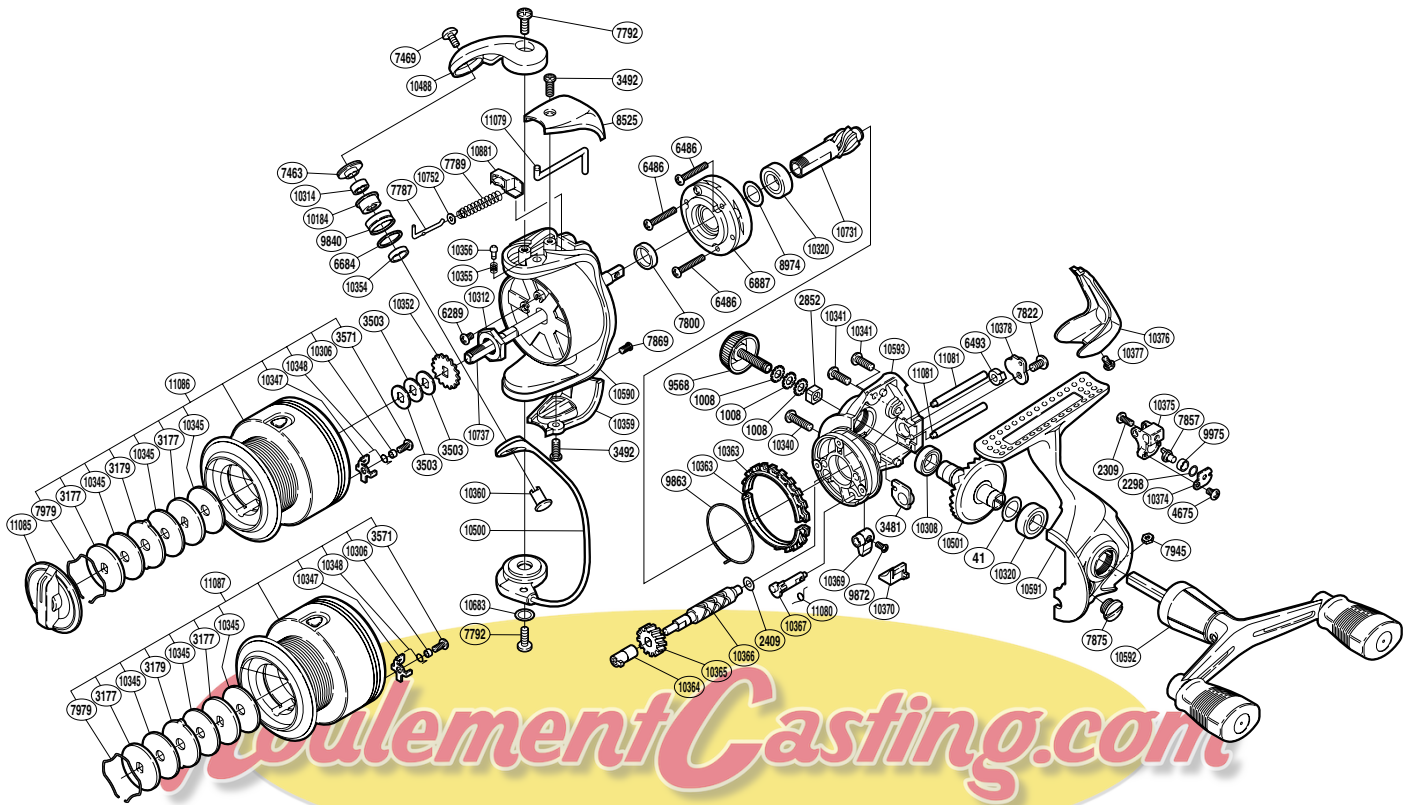

SHIMANO

STRADIC

A-RB

STR-2500FB

(1SG082515G)

Part No.	Description	Part No.	Description	Part No.	Description
RD 0041	Washer	RD 7979	Drag Washers Retainer	RD10367	Anti-Reverse Cam
RD 1008	Handle Lock Washer	RD 8525	Bail Spring Cover	RD10369	Anti-Reverse Lever
RD 2298	Spacer	RD 8974	Washer	RD10370	Anti-Reverse Lever Cover
RD 2309	Screw	RD 9568	Handle Screw Cap	RD10374	Oscillating Pawl Cover
RD 2409	Spacer	RD 9840	Line Roller	RD10375	Oscillating Slider
RD 2852	Handle Screw Lock	RD 9863	Friction Spring	RD10376	Rear Protector
RD 3177	Key Washer	RD 9872	Screw	RD10377	Screw
RD 3179	Eared Washer	RD 9975	Oscillating Slider Bushing	RD10378	Worm Shaft Retainer
RD 3481	Bushing	RD10184	Line Roller Bushing	RD10488	Bail Arm
RD 3492	Screw	RD10306	Drag Click Collar	RD10500	Bail Assembly
RD 3503	Spool Washer	RD10308	Ball Bearing	RD10501	Drive Gear
RD 3571	Screw	RD10312	Rotor Nut	RD10590	Rotor
RD 4675	Screw	RD10314	Ball Bearing	RD10591	Side Cover
RD 6289	Screw	RD10320	Ball Bearing	RD10592	Double Paddle Handle Assembly
RD 6486	Screw	RD10340	Screw	RD10593	Body
RD 6493	Worm Bushing (rear)	RD10341	Screw	RD10683	Washer
RD 6684	Line Roller Spacer	RD10345	Drag Washer	RD10731	Pinion Gear
RD 6887	Roller Clutch Assembly	RD10347	Drag Click	RD10737	Main Shaft
RD 7463	Line Roller Washer	RD10348	Click Spring	RD10752	Spring Guide A Support
RD 7469	Screw	RD10352	Spool Support	RD10881	Bail Spring Seat
RD 7787	Bail Spring Guide A	RD10354	Bearing Spacer	RD11079	Bail Trip Lever
RD 7789	Bail Spring	RD10355	Click Spring	RD11080	Anti-Reverse Cam Spring
RD 7792	Screw	RD10356	Click Pin	RD11081	Oscillating Guide
RD 7800	Rotor Ring	RD10359	Bail Hold Support Guard	RD11085	Drag Knob
RD 7822	Screw	RD10360	Line Roller Support	RD11086	Spool Assembly
RD 7857	Oscillating Pawl	RD10363	Friction Ring		
RD 7869	Screw	RD10364	Worm Bushing (front)		
RD 7875	Oil Cap	RD10365	Idle Gear		
RD 7945	Nut	RD10366	Worm Shaft	RD11087	Spare Spool Assembly

(190115)