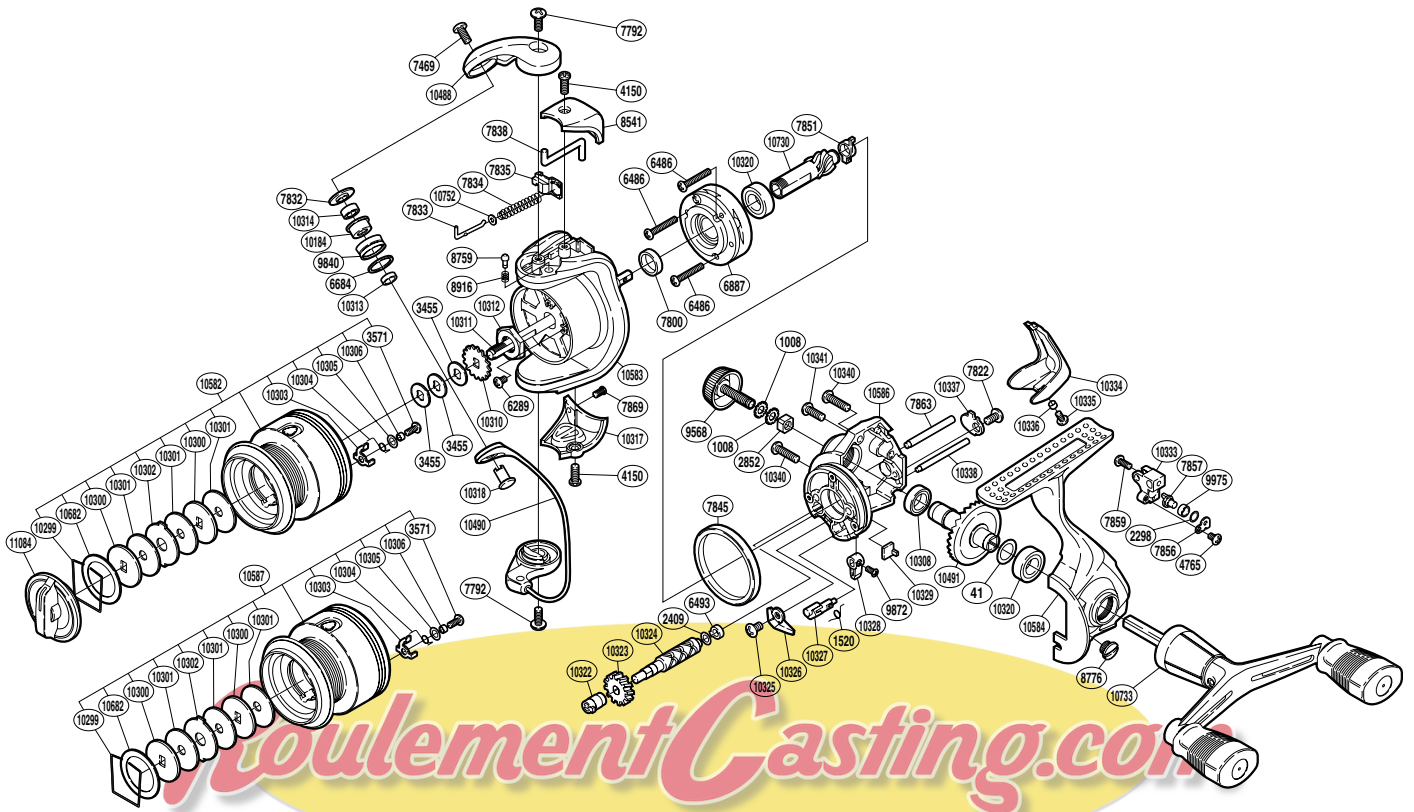

SHIMANO

STRADIC

A-RB

STR-1000FB

(1SG081015G)

Part No.	Description	Part No.	Description	Part No.	Description
RD 0041	Washer	RD 7863	Oscillating Guide A	RD10323	Idle Gear
RD 1008	Handle Lock Washer	RD 7869	Screw	RD10324	Worm Shaft
RD 1520	Anti-Reverse Cam Spring	RD 8541	Bail Spring Cover	RD10325	Screw
RD 2298	Spacer	RD 8759	Click Pin	RD10326	Bail Trip Strike
RD 2409	Spacer	RD 8776	Oil Cap	RD10327	Anti-Reverse Cam
RD 2852	Handle Screw Lock	RD 8916	Click Spring	RD10328	Anti-Reverse Lever
RD 3455	Spool Washer	RD 9568	Handle Screw Cap	RD10329	Anti-Reverse Lever Cover
RD 3571	Screw	RD 9840	Line Roller	RD10333	Oscillating Slider
RD 4150	Screw	RD 9872	Screw	RD10334	Rear Protector
RD 4675	Screw	RD 9975	Oscillating Slider Bushing	RD10335	Screw
RD 6289	Screw	RD10184	Line Roller Bushing	RD10336	Rear Protector Collar
RD 6486	Screw	RD10299	Drag Washers Retainer	RD10337	Worm Shaft Retainer
RD 6493	Worm Bushing (rear)	RD10300	Key Washer	RD10338	Oscillating Guide B
RD 6684	Line Roller Spacer	RD10301	Drag Washer	RD10340	Screw
RD 6887	Roller Clutch Assembly	RD10302	Eared Washer	RD10341	Screw
RD 7469	Screw	RD10303	Drag Click	RD10488	Bail Arm
RD 7792	Screw	RD10304	Drag Click Spring	RD10490	Bail Assembly
RD 7800	Rotor Ring	RD10305	Washer	RD10491	Drive Gear
RD 7822	Screw	RD10306	Drag Click Collar	RD10582	Spool Assembly
RD 7832	Line Roller Washer	RD10308	Ball Bearing	RD10583	Rotor
RD 7833	Bail Spring Guide A	RD10310	Spool Support	RD10584	Side Cover
RD 7834	Bail Spring	RD10311	Main Shaft	RD10586	Body
RD 7835	Bail Spring Seat	RD10312	Rotor Nut	RD10682	Retainer Washer
RD 7838	Bail Trip Lever	RD10313	Bearing Spacer	RD10730	Pinion Gear
RD 7845	Friction Ring	RD10314	Ball Bearing	RD10733	Double Paddle Handle Assembly
RD 7851	Bushing	RD10317	Bail Hold Support Guard	RD10752	Spring Guide A Support
RD 7856	Oscillating Pawl Cover	RD10318	Line Roller Support	RD11084	Drag Knob
RD 7857	Oscillating Pawl	RD10320	Ball Bearing		
RD 7859	Screw	RD10322	Worm Bushing (front)	RD10587	Spare Spool Assembly