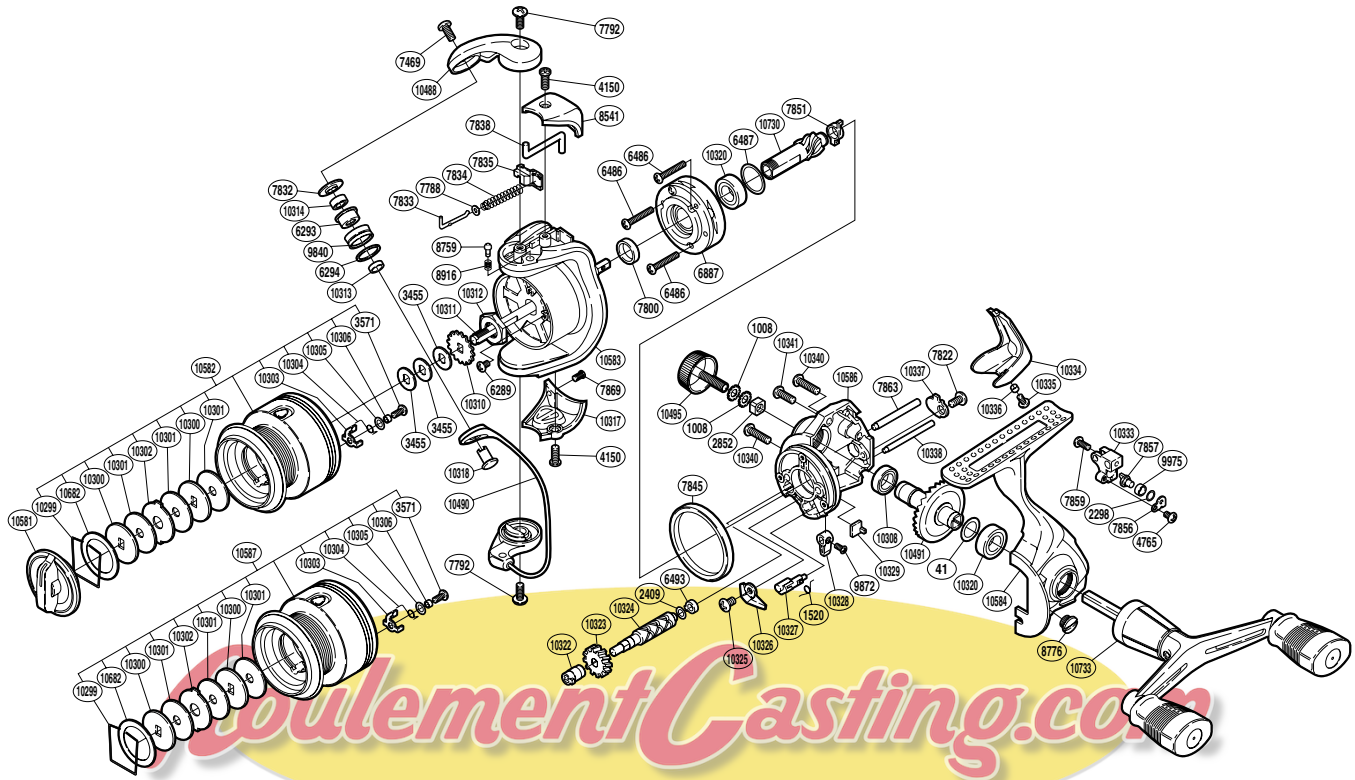

# SHIMANO®

STRADIC

STR-1000FB

(1SG081014G)

Part No.	Description	Part No.	Description	Part No.	Description
RD 0041	Washer	RD 7857	Oscillating Pawl	RD10324	Worm Shaft
RD 1008	Handle Lock Washer	RD 7859	Screw	RD10325	Screw
RD 1520	Anti-Reverse Cam Spring	RD 7863	Oscillating Guide A	RD10326	Bail Trip Strike
RD 2298	Spacer	RD 7869	Screw	RD10327	Anti-Reverse Cam
RD 2409	Spacer	RD 8541	Bail Spring Cover	RD10328	Anti-Reverse Lever
RD 2852	Handle Screw Lock	RD 8759	Click Pin	RD10329	Anti-Reverse Lever Cover
RD 3455	Spool Washer	RD 8776	Oil Cap	RD10333	Oscillating Slider
RD 3571	Screw	RD 8916	Click Spring	RD10334	Rear Protector
RD 4150	Screw	RD 9840	Line Roller	RD10335	Screw
RD 4675	Screw	RD 9872	Screw	RD10336	Rear Protector Collar
RD 6289	Screw	RD 9975	Oscillating Slider Bushing	RD10337	Worm Shaft Retainer
RD 6293	Line Roller Bushing	RD10299	Drag Washers Retainer	RD10338	Oscillating Guide B
RD 6294	Line Roller Spacer	RD10300	Key Washer	RD10340	Screw
RD 6486	Screw	RD10301	Drag Washer	RD10341	Screw
RD 6487	Washer	RD10302	Eared Washer	RD10488	Bail Arm
RD 6493	Worm Bushing (rear)	RD10303	Drag Click	RD10490	Bail Assembly
RD 6887	Roller Clutch Assembly	RD10304	Drag Click Spring	RD10491	Drive Gear
RD 7469	Screw	RD10305	Washer	RD10495	Handle Screw Cap
RD 7788	Spring Guide A Support	RD10306	Drag Click Collar	RD10581	Drag Knob
RD 7792	Screw	RD10308	Ball Bearing	RD10582	Spool Assembly
RD 7800	Rotor Ring	RD10310	Spool Support	RD10583	Rotor
RD 7822	Screw	RD10311	Main Shaft	RD10584	Side Cover
RD 7832	Line Roller Washer	RD10312	Rotor Nut	RD10586	Body
RD 7833	Bail Spring Guide A	RD10313	Bearing Spacer	RD10682	Retainer Washer
RD 7834	Bail Spring	RD10314	Ball Bearing	RD10730	Pinion Gear
RD 7835	Bail Spring Seat	RD10317	Bail Hold Support Guard	RD10733	Double Paddle Handle Assembly
RD 7838	Bail Trip Lever	RD10318	Line Roller Support		
RD 7845	Friction Ring	RD10320	Ball Bearing		
RD 7851	Bushing	RD10322	Worm Bushing (front)		
RD 7856	Oscillating Pawl Cover	RD10323	Idle Gear	RD10587	Spare Spool Assembly