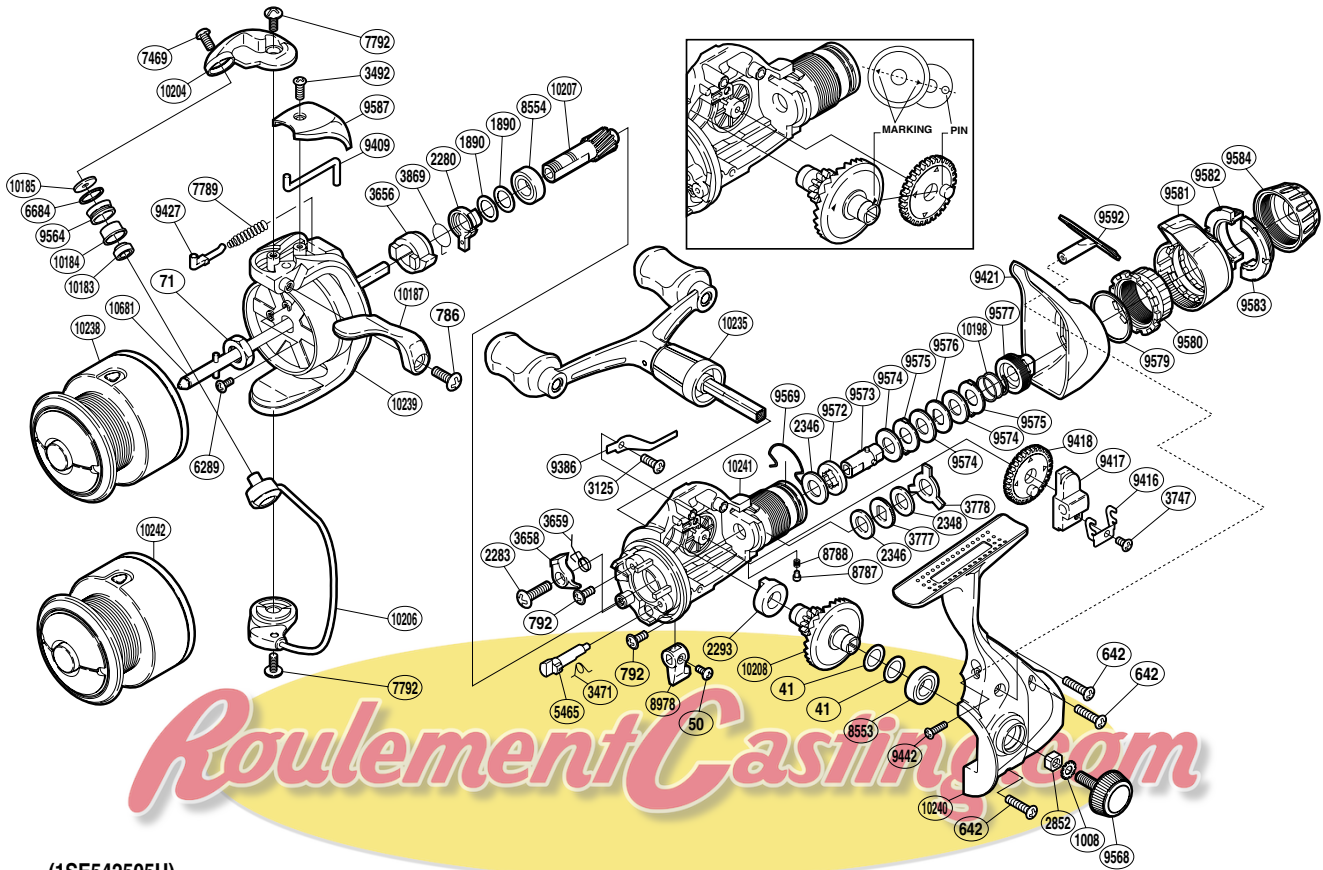

SHIMANO®

SPIREX

SR-2500RE

RoulementCasting.com

(1SE542505U)

Part No.	Description	Part No.	Description	Part No.	Description
RD 0041	Washer	RD 6684	Line Roller Spacer	RD 9579	Fightin' Pressure Screw Washer
RD 0050	Screw	RD 7469	Screw	RD 9580	Fightin' Pressure Screw
RD 0071	Rotor Nut	RD 7789	Bail Spring	RD 9581	Fightin' Lever
RD 0642	Screw	RD 7792	Screw	RD 9582	Drag Programmer B1
RD 0786	Screw	RD 8553	Ball Bearing	RD 9583	Drag Programmer B2
RD 0792	Screw	RD 8554	Ball Bearing	RD 9584	Drag Programmer A
RD 1008	Handle Lock Washer	RD 8787	Click Pin	RD 9587	Bail Spring Cover
RD 1890	Washer	RD 8788	Click Spring	RD 9592	Rear Protector A
RD 2280	Anti-Reverse Lock Out	RD 8978	Anti-Reverse Lever	RD10183	Ball Bearing
RD 2283	Screw	RD 9386	Drag Click	RD10184	Line Roller Bushing
RD 2293	Drive Gear Bushing	RD 9409	Bail Trip Lever	RD10185	Line Roller Washer
RD 2346	Drag Washer	RD 9416	Oscillating Slider Retainer	RD10187	Quick-Fire II Trigger
RD 2348	Drag Washer	RD 9417	Oscillating Slider	RD10198	Drag Coil Spring
RD 2852	Handle Screw Lock	RD 9418	Oscillating Gear	RD10204	Bail Arm
RD 3125	Screw	RD 9421	Rear Protector B	RD10206	Bail Assembly
RD 3471	Anti-Reverse Cam Spring	RD 9427	Bail Spring Guide	RD10207	Pinion Gear
RD 3492	Screw	RD 9442	Screw	RD10208	Drive Gear
RD 3656	Anti-Reverse Ratchet	RD 9564	Line Roller	RD10235	Double Paddle Handle Assembly
RD 3658	Anti-Reverse Pawl	RD 9568	Handle Screw Cap	RD10238	Spool Assembly
RD 3659	Anti-Reverse Pawl Spring	RD 9569	Hold Click Spring	RD10239	Rotor
RD 3747	Screw	RD 9572	Drag Shaft B	RD10240	Side Cover
RD 3777	Click Gear	RD 9573	Drag Shaft A	RD10241	Body
RD 3778	Eared Washer	RD 9574	Drag Washer	RD10681	Main Shaft
RD 3869	Anti-Reverse Lock Out Spring	RD 9575	Eared Washer		
RD 5465	Anti-Reverse Cam	RD 9576	Key Washer		
RD 6289	Screw	RD 9577	Pressure Screw	RD 10242	Spare Spool Assembly

(180705)