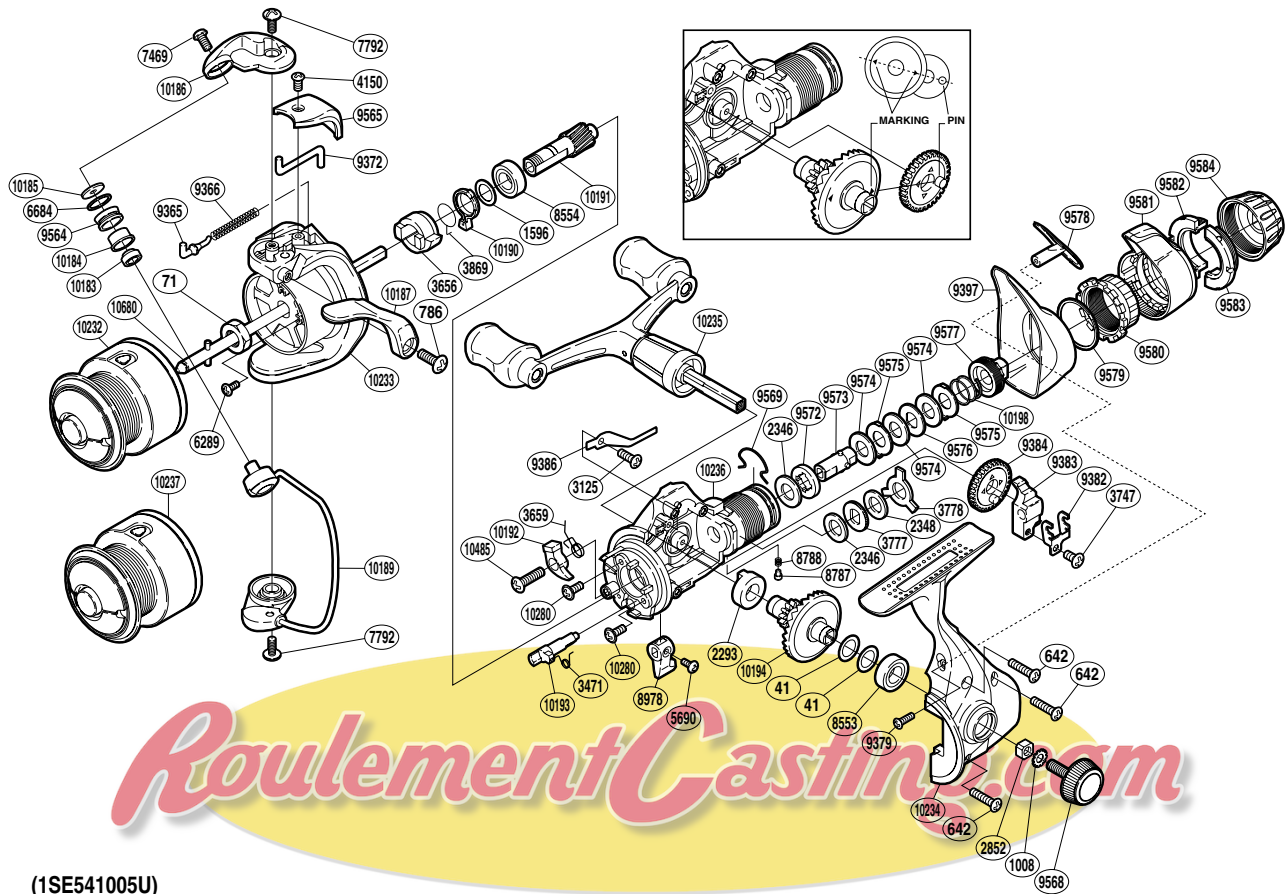

SHIMANO®

SPIREX

SR-1000RE

(1SE541005U)

Part No.	Description	Part No.	Description	Part No.	Description
RD 0041	Washer	RD 8787	Click Pin	RD 9582	Drag Programmer B1
RD 0071	Rotor Nut	RD 8788	Click Spring	RD 9583	Drag Programmer B2
RD 0642	Screw	RD 8978	Anti-Reverse Lever	RD 9584	Drag Programmer A
RD 0786	Screw	RD 9365	Bail Spring Guide	RD10183	Ball Bearing
RD 1008	Handle Lock Washer	RD 9366	Bail Spring	RD10184	Line Roller Bushing
RD 1596	Washer	RD 9372	Bail Trip Lever	RD10185	Line Roller Washer
RD 2293	Drive Gear Bushing	RD 9379	Screw	RD10186	Bail Arm
RD 2346	Drag Washer	RD 9382	Oscillating Slider Retainer	RD10187	Quick-Fire II Trigger
RD 2348	Drag Washer	RD 9383	Oscillating Slider	RD10189	Bail Assembly
RD 2852	Handle Screw Lock	RD 9384	Oscillating Gear	RD10190	Anti-Reverse Lock Out
RD 3125	Screw	RD 9386	Drag Click	RD10191	Pinion Gear
RD 3471	Anti-Reverse Cam Spring	RD 9397	Rear Protector B	RD10192	Anti-Reverse Pawl
RD 3656	Anti-Reverse Ratchet	RD 9564	Line Roller	RD10193	Anti-Reverse Cam
RD 3659	Anti-Reverse Pawl Spring	RD 9565	Bail Spring Cover	RD10194	Drive Gear
RD 3747	Screw	RD 9568	Handle Screw Cap	RD10198	Drag Coil Spring
RD 3777	Click Gear	RD 9569	Hold Click Spring	RD10232	Spool Assembly
RD 3778	Eared Washer	RD 9572	Drag Shaft B	RD10233	Rotor
RD 3869	Anti-Reverse Lock Out Spring	RD 9573	Drag Shaft A	RD10234	Side Cover
RD 4150	Screw	RD 9574	Drag Washer	RD10235	Double Paddle Handle Assembly
RD 5690	Screw	RD 9575	Eared Washer	RD10236	Body
RD 6289	Screw	RD 9576	Key Washer	RD10280	Screw
RD 6684	Line Roller Spacer	RD 9577	Pressure Screw	RD10485	Screw
RD 7469	Screw	RD 9578	Rear Protector A	RD10680	Main Shaft
RD 7792	Screw	RD 9579	Fightin' Pressure Screw Washer		
RD 8553	Ball Bearing	RD 9580	Fightin' Pressure Screw		
RD 8554	Ball Bearing	RD 9581	Fightin' Lever	RD10237	Spare Spool Assembly

(170623)