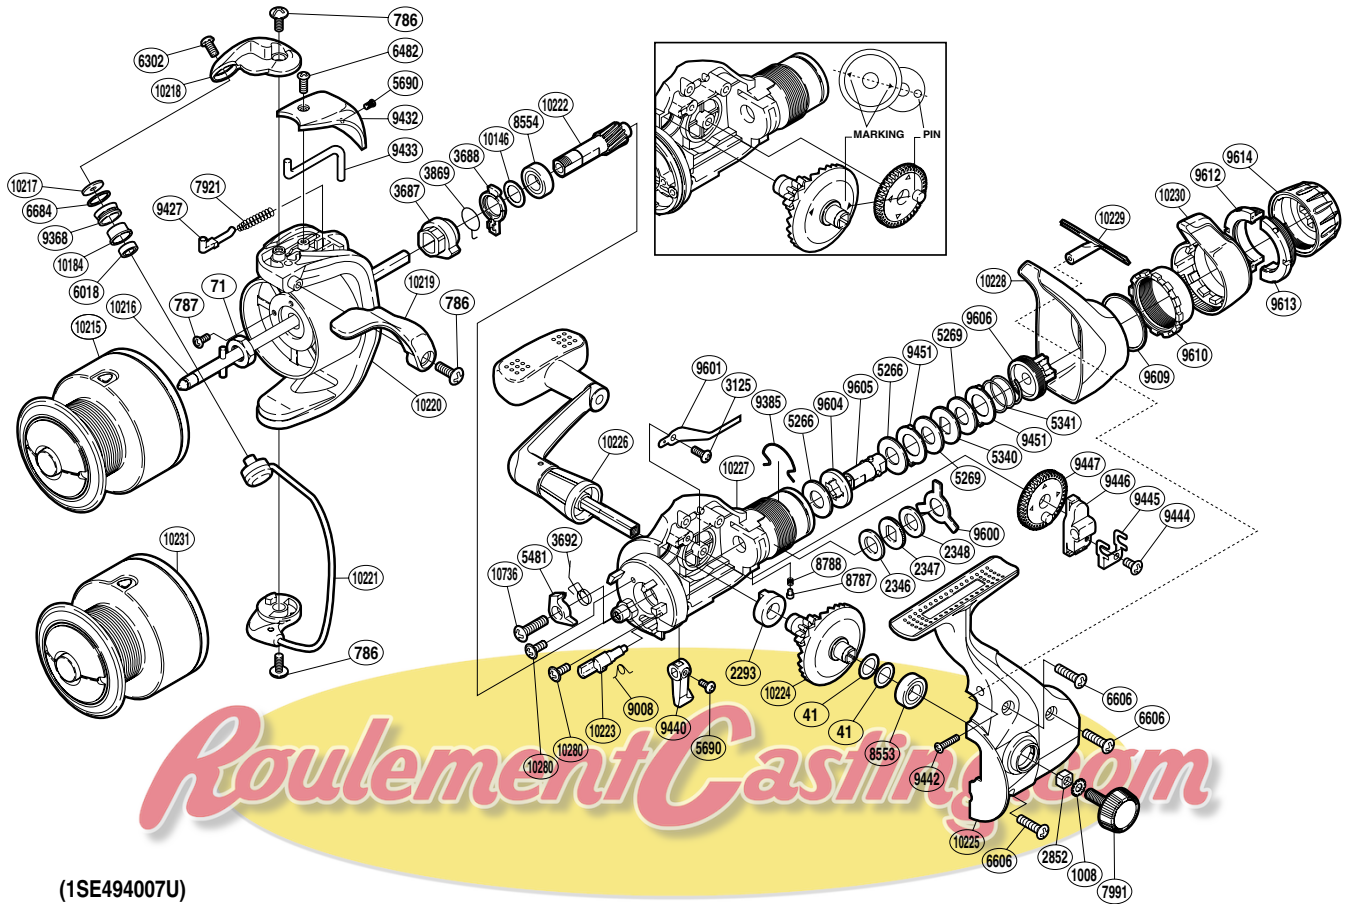

SHIMANO®

SOLSTACE

SO-4000RH

(1SE494007U)

Part No.	Description	Part No.	Description	Part No.	Description
RD 0041	Washer	RD 7921	Bail Spring	RD 9612	Drag Programmer B1
RD 0071	Rotor Nut	RD 7991	Handle Screw Cap	RD 9613	Drag Programmer B2
RD 0786	Screw	RD 8553	Ball Bearing	RD 9614	Drag Programmer A
RD 0787	Screw	RD 8554	Ball Bearing	RD10146	Washer
RD 1008	Handle Lock Washer	RD 8787	Click Pin	RD10184	Line Roller Bushing
RD 2293	Drive Gear Bushing	RD 8788	Click Spring	RD10215	Spool Assembly
RD 2346	Drag Washer	RD 9008	Anti-Reverse Cam Spring	RD10216	Main Shaft
RD 2347	Click Gear	RD 9368	Line Roller	RD10217	Line Roller Washer
RD 2348	Drag Washer	RD 9385	Hold Click Spring	RD10218	Bail Arm
RD 2852	Handle Screw Lock	RD 9427	Bail Spring Guide	RD10219	Quick-Fire II Trigger
RD 3125	Screw	RD 9432	Bail Spring Cover	RD10220	Rotor
RD 3687	Anti-Reverse Ratchet	RD 9433	Bail Trip Lever	RD10221	Bail Assembly
RD 3688	Anti-Reverse Lock Out	RD 9440	Anti-Reverse Lever	RD10222	Pinion Gear
RD 3692	Anti-Reverse Pawl Spring	RD 9442	Screw	RD10223	Anti-Reverse Cam
RD 3869	Anti-Reverse Lock Out Spring	RD 9444	Screw	RD10224	Drive Gear
RD 5266	Drag Washer	RD 9445	Oscillating Slider Retainer	RD10225	Side Cover
RD 5269	Drag Washer	RD 9446	Oscillating Slider	RD10226	Handle Assembly
RD 5340	Key Washer A	RD 9447	Oscillating Gear	RD10227	Body
RD 5341	Drag Coil Spring	RD 9451	Eared Washer	RD10228	Rear Protector B
RD 5481	Anti-Reverse Pawl	RD 9600	Eared Washer	RD10229	Rear Protector A
RD 5690	Screw	RD 9601	Drag Click	RD10230	Fightin' Lever
RD 6018	Ball Bearing	RD 9604	Drag Shaft B	RD10280	Screw
RD 6302	Screw	RD 9605	Drag Shaft A	RD10736	Screw
RD 6482	Screw	RD 9606	Pressure Screw		
RD 6606	Screw	RD 9609	Fightin' Pressure Screw Washer		
RD 6684	Line Roller Spacer	RD 9610	Fightin' Pressure Screw	RD10231	Spare Spool Assembly