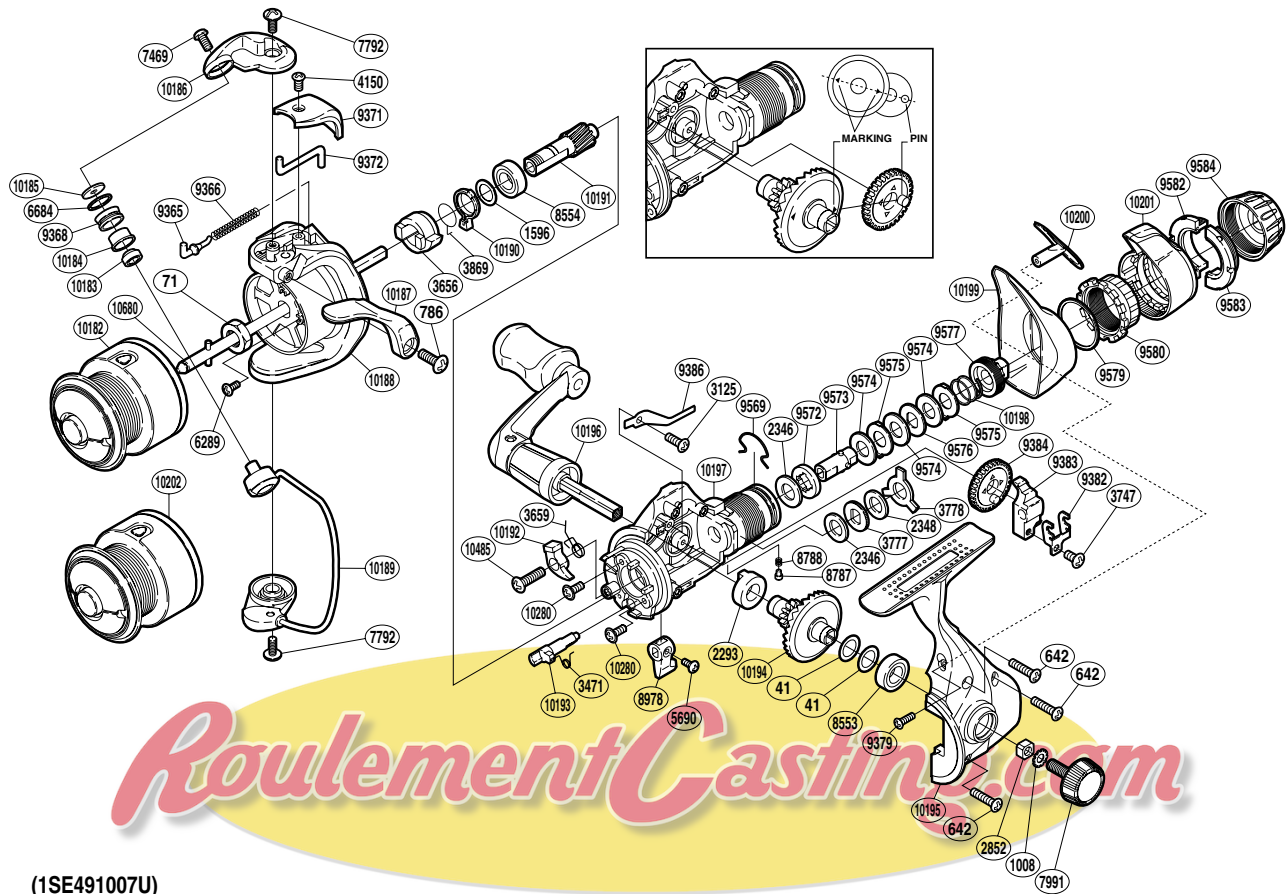

SHIMANO®

SOLSTACE

SO-1000RH

(1SE491007U)

Part No.	Description	Part No.	Description	Part No.	Description
RD 0041	Washer	RD 8554	Ball Bearing	RD10182	Spool Assembly
RD 0071	Rotor Nut	RD 8787	Click Pin	RD10183	Ball Bearing
RD 0642	Screw	RD 8788	Click Spring	RD10184	Line Roller Bushing
RD 0786	Screw	RD 8978	Anti-Reverse Lever	RD10185	Line Roller Washer
RD 1008	Handle Lock Washer	RD 9365	Bail Spring Guide	RD10186	Bail Arm
RD 1596	Washer	RD 9366	Bail Spring	RD10187	Quick-Fire II Trigger
RD 2293	Drive Gear Bushing	RD 9368	Line Roller	RD10188	Rotor
RD 2346	Drag Washer	RD 9371	Bail Spring Cover	RD10189	Bail Assembly
RD 2348	Drag Washer	RD 9372	Bail Trip Lever	RD10190	Anti-Reverse Lock Out
RD 2852	Handle Screw Lock	RD 9379	Screw	RD10191	Pinion Gear
RD 3125	Screw	RD 9382	Oscillating Slider Retainer	RD10192	Anti-Reverse Pawl
RD 3471	Anti-Reverse Cam Spring	RD 9383	Oscillating Slider	RD10193	Anti-Reverse Cam
RD 3656	Anti-Reverse Ratchet	RD 9384	Oscillating Gear	RD10194	Drive Gear
RD 3659	Anti-Reverse Pawl Spring	RD 9386	Drag Click	RD10195	Side Cover
RD 3747	Screw	RD 9569	Hold Click Spring	RD10196	Handle Assembly
RD 3777	Click Gear	RD 9572	Drag Shaft B	RD10197	Body
RD 3778	Eared Washer	RD 9573	Drag Shaft A	RD10198	Drag Coil Spring
RD 3869	Anti-Reverse Lock Out Spring	RD 9574	Drag Washer	RD10199	Rear Protector B
RD 4150	Screw	RD 9575	Eared Washer	RD10200	Rear Protector A
RD 5690	Screw	RD 9576	Key Washer	RD10201	Fightin' Lever
RD 6289	Screw	RD 9577	Pressure Screw	RD10280	Screw
RD 6684	Line Roller Spacer	RD 9579	Fightin' Pressure Screw Washer	RD10485	Screw
RD 7469	Screw	RD 9580	Fightin' Pressure Screw	RD10680	Main Shaft
RD 7792	Screw	RD 9582	Drag Programmer B1		
RD 7991	Handle Screw Cap	RD 9583	Drag Programmer B2		
RD 8553	Ball Bearing	RD 9584	Drag Programmer A	RD10202	Spare Spool Assembly

(170623)