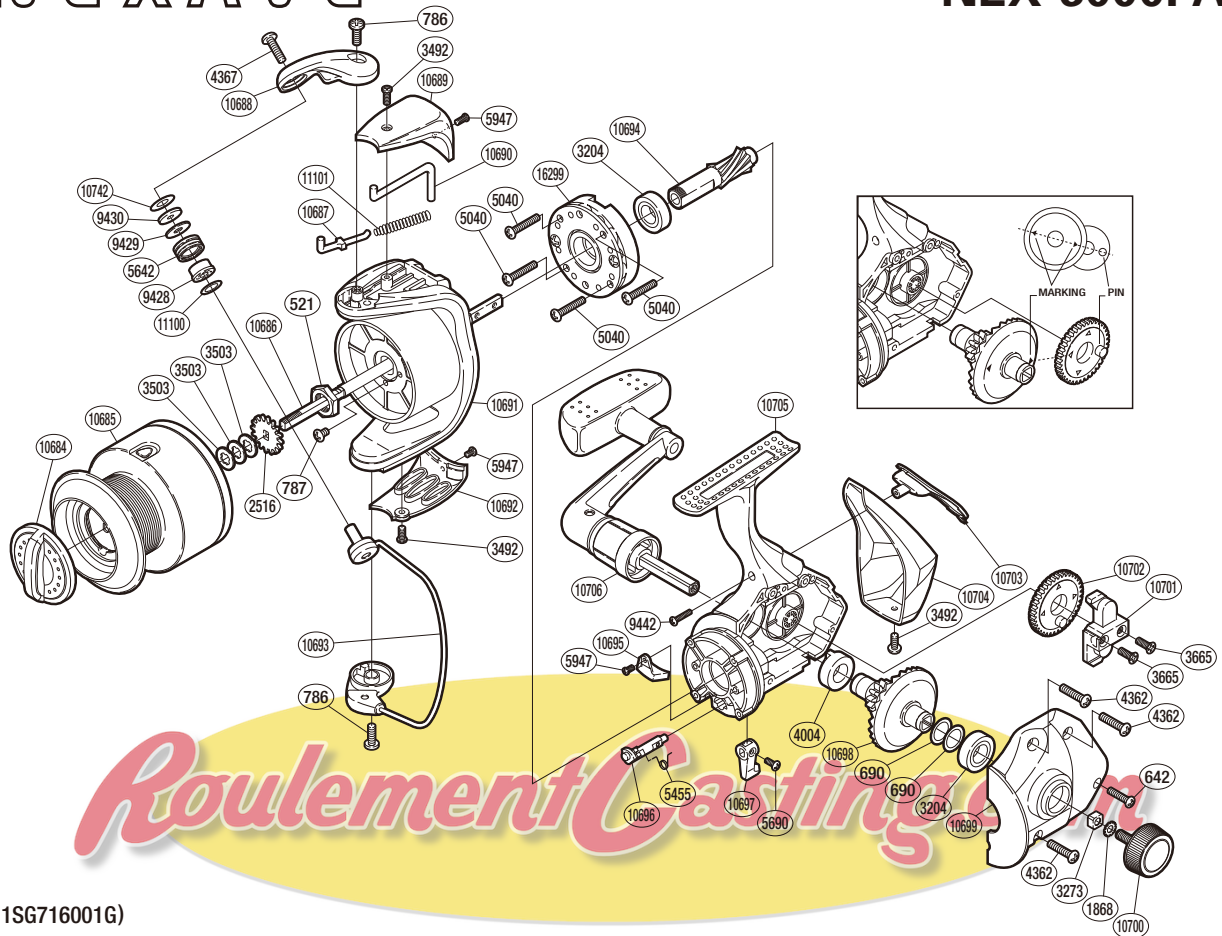

SHIMANO

NEXAVE

NEX-6000FA

(15G716001G)

Part No.	Description	Part No.	Description	Part No.	Description
RD 0521	Rotor Nut	RD 5642	Line Roller	RD10694	Pinion Gear
RD 0642	Screw	RD 5690	Screw	RD10695	Bail Trip Strike
RD 0690	Washer	RD 5947	Screw	RD10696	Anti-Reverse Cam
RD 0786	Screw	RD 9428	Line Roller Bushing	RD10697	Anti-Reverse Lever
RD 0787	Screw	RD 9429	Line Roller Spacer	RD10698	Drive Gear
RD 1868	Handle Lock Washer	RD 9430	Line Roller Washer	RD10699	Side Cover
RD 2516	Spool Support	RD 9442	Screw	RD10700	Handle Screw Cap
RD 3204	Ball Bearing	RD10684	Drag Knob	RD10701	Oscillating Slider
RD 3273	Handle Screw Lock	RD10685	Spool Assembly	RD10702	Oscillating Gear
RD 3492	Screw	RD10686	Main Shaft	RD10703	Rear Protector A
RD 3503	Spool Washer	RD10687	Bail Spring Guide A	RD10704	Rear Protector B
RD 3665	Screw	RD10688	Bail Arm	RD10705	Body
RD 4004	Drive Gear Bushing	RD10689	Bail Spring Cover	RD10706	Handle Assembly
RD 4362	Screw	RD10690	Bail Trip Lever	RD10742	Spacer
RD 4367	Screw	RD10691	Rotor	RD11100	Washer
RD 5040	Screw	RD10692	Bail Hold Support Guard	RD11101	Bail Spring
RD 5455	Anti-Reverse Cam Spring	RD10693	Bail Assembly	RD16299	Roller Clutch Assembly

(140807)