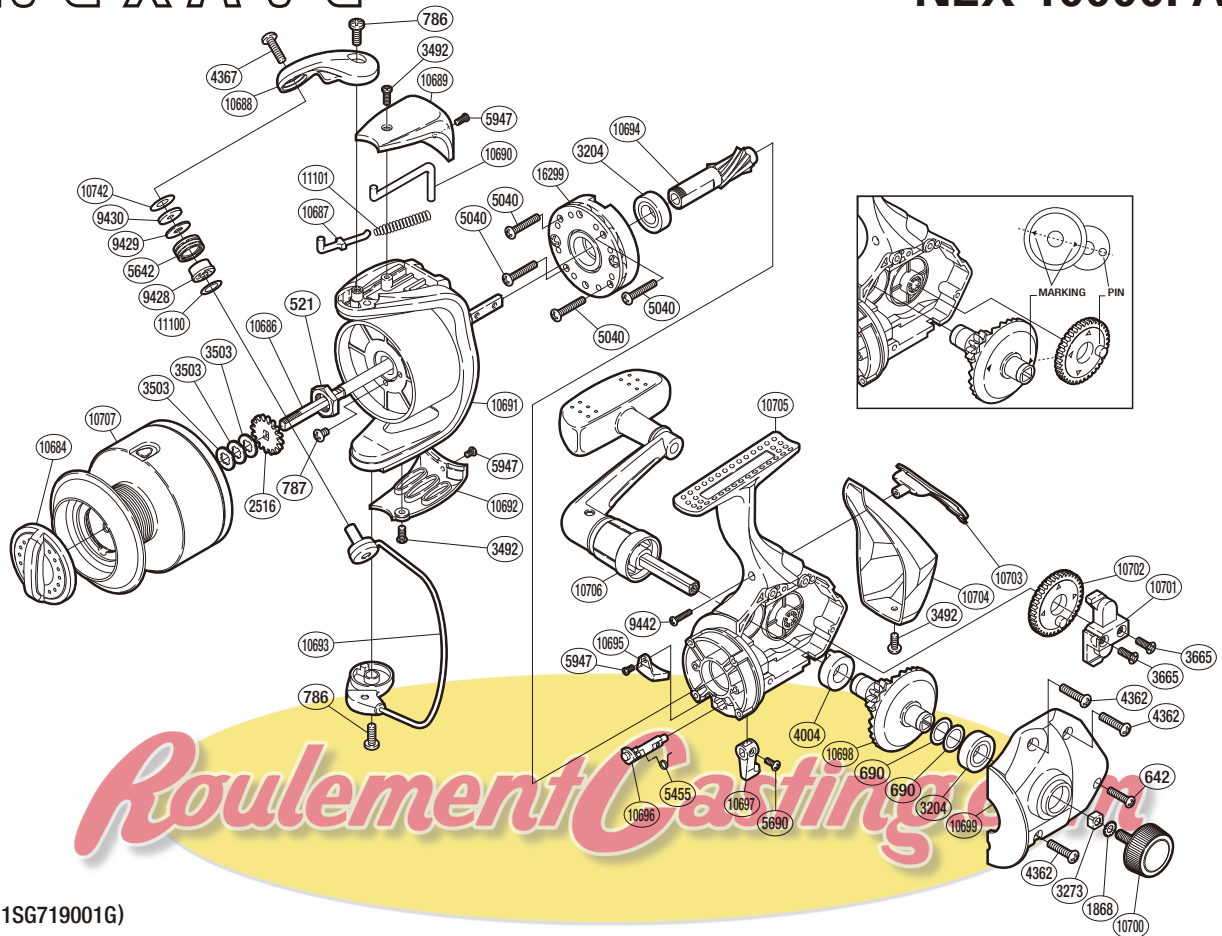

SHIMANO

NEXAVE

NEX-10000FA

(15G719001G)

Part No.	Description	Part No.	Description	Part No.	Description
RD 0521	Rotor Nut	RD 5642	Line Roller	RD10695	Bail Trip Strike
RD 0642	Screw	RD 5690	Screw	RD10696	Anti-Reverse Cam
RD 0690	Washer	RD 5947	Screw	RD10697	Anti-Reverse Lever
RD 0786	Screw	RD 9428	Line Roller Bushing	RD10698	Drive Gear
RD 0787	Screw	RD 9429	Line Roller Spacer	RD10699	Side Cover
RD 1868	Handle Lock Washer	RD 9430	Line Roller Washer	RD10700	Handle Screw Cap
RD 2516	Spool Support	RD 9442	Screw	RD10701	Oscillating Slider
RD 3204	Ball Bearing	RD10684	Drag Knob	RD10702	Oscillating Gear
RD 3273	Handle Screw Lock	RD10686	Main Shaft	RD10703	Rear Protector A
RD 3492	Screw	RD10687	Bail Spring Guide A	RD10704	Rear Protector B
RD 3503	Spool Washer	RD10688	Bail Arm	RD10705	Body
RD 3665	Screw	RD10689	Bail Spring Cover	RD10706	Handle Assembly
RD 4004	Drive Gear Bushing	RD10690	Bail Trip Lever	RD10707	Spool Assembly
RD 4362	Screw	RD10691	Rotor	RD10742	Spacer
RD 4367	Screw	RD10692	Bail Hold Support Guard	RD11100	Washer
RD 5040	Screw	RD10693	Bail Assembly	RD11101	Bail Spring
RD 5455	Anti-Reverse Cam Spring	RD10694	Pinion Gear	RD16299	Roller Clutch Assembly

(140807)