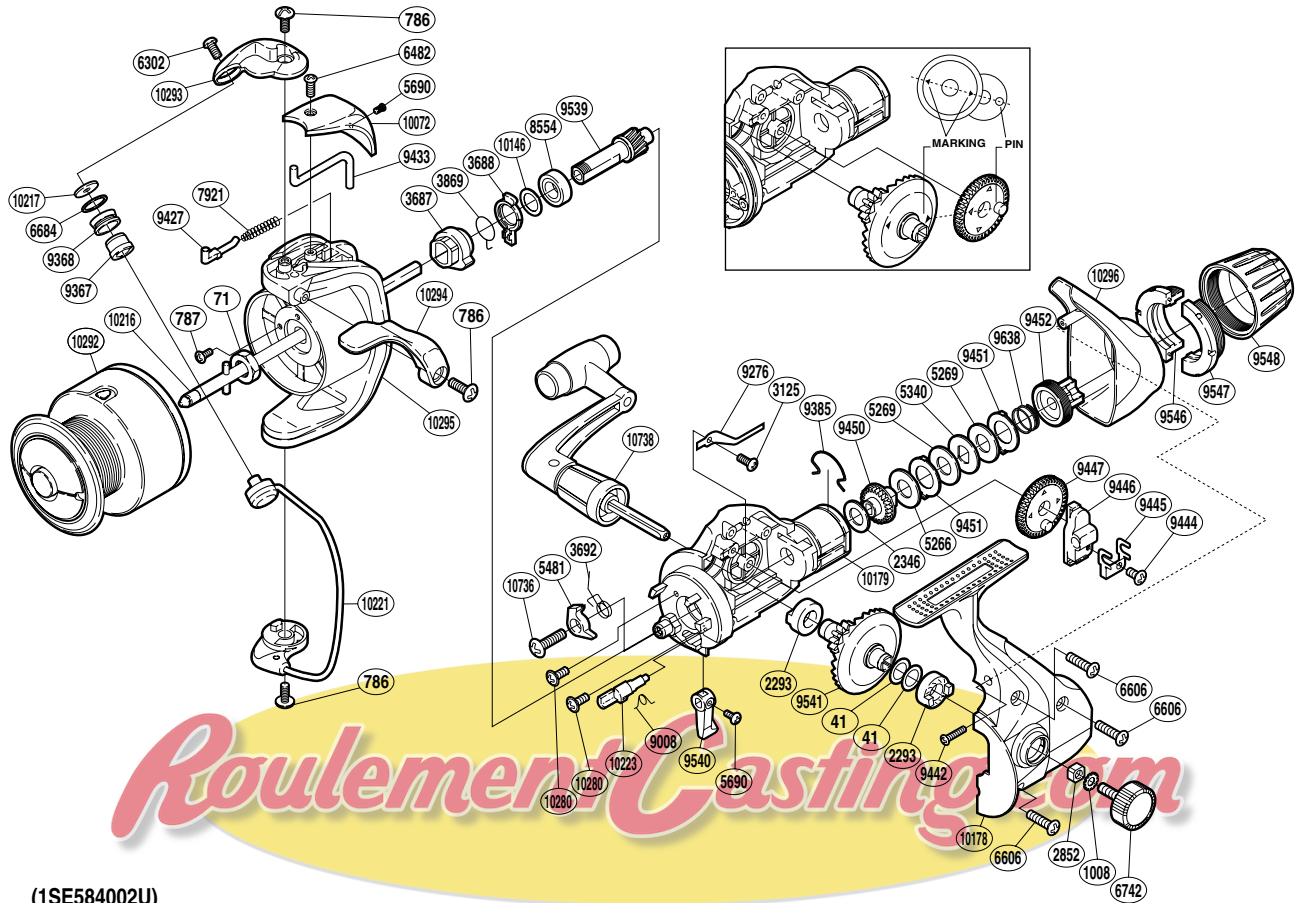

## FX-4000RB

(1SE584002U)

Part No.	Description	Part No.	Description	Part No.	Description
RD 0041	Washer	RD 6684	Line Roller Spacer	RD 9541	Drive Gear
RD 0071	Rotor Nut	RD 6742	Handle Screw Cap	RD 9546	Drag Programmer B1
RD 0786	Screw	RD 7921	Bail Spring	RD 9547	Drag Programmer B2
RD 0787	Screw	RD 8554	Ball Bearing	RD 9548	Drag Programmer A
RD 1008	Handle Lock Washer	RD 9008	Anti-Reverse Cam Spring	RD 9638	Drag Coil Spring
RD 2293	Drive Gear Bushing	RD 9276	Drag Click	RD10072	Bail Spring Cover
RD 2346	Drag Washer	RD 9367	Line Roller Bushing	RD10146	Washer
RD 2852	Handle Screw Lock	RD 9368	Line Roller	RD10178	Side Cover
RD 3125	Screw	RD 9385	Hold Click Spring	RD10179	Body
RD 3687	Anti-Reverse Ratchet	RD 9427	Bail Spring Guide	RD10216	Main Shaft
RD 3688	Anti-Reverse Lock Out	RD 9433	Bail Trip Lever	RD10217	Line Roller Washer
RD 3692	Anti-Reverse Pawl Spring	RD 9442	Screw	RD10221	Bail Assembly
RD 3869	Anti-Reverse Lock Out Spring	RD 9444	Screw	RD10223	Anti-Reverse Cam
RD 5266	Drag Washer	RD 9445	Oscillating Slider Retainer	RD10280	Screw
RD 5269	Drag Washer	RD 9446	Oscillating Slider	RD10292	Spool Assembly
RD 5340	Key Washer	RD 9447	Oscillating Gear	RD10293	Bail Arm
RD 5481	Anti-Reverse Pawl	RD 9450	Drag Shaft	RD10294	Quick-Fire II Trigger
RD 5690	Screw	RD 9451	Eared Washer	RD10295	Rotor
RD 6302	Screw	RD 9452	Pressure Screw	RD10296	Rear Protector
RD 6482	Screw	RD 9539	Pinion Gear	RD10736	Screw
RD 6606	Screw	RD 9540	Anti-Reverse Lever	RD10738	Handle Assembly