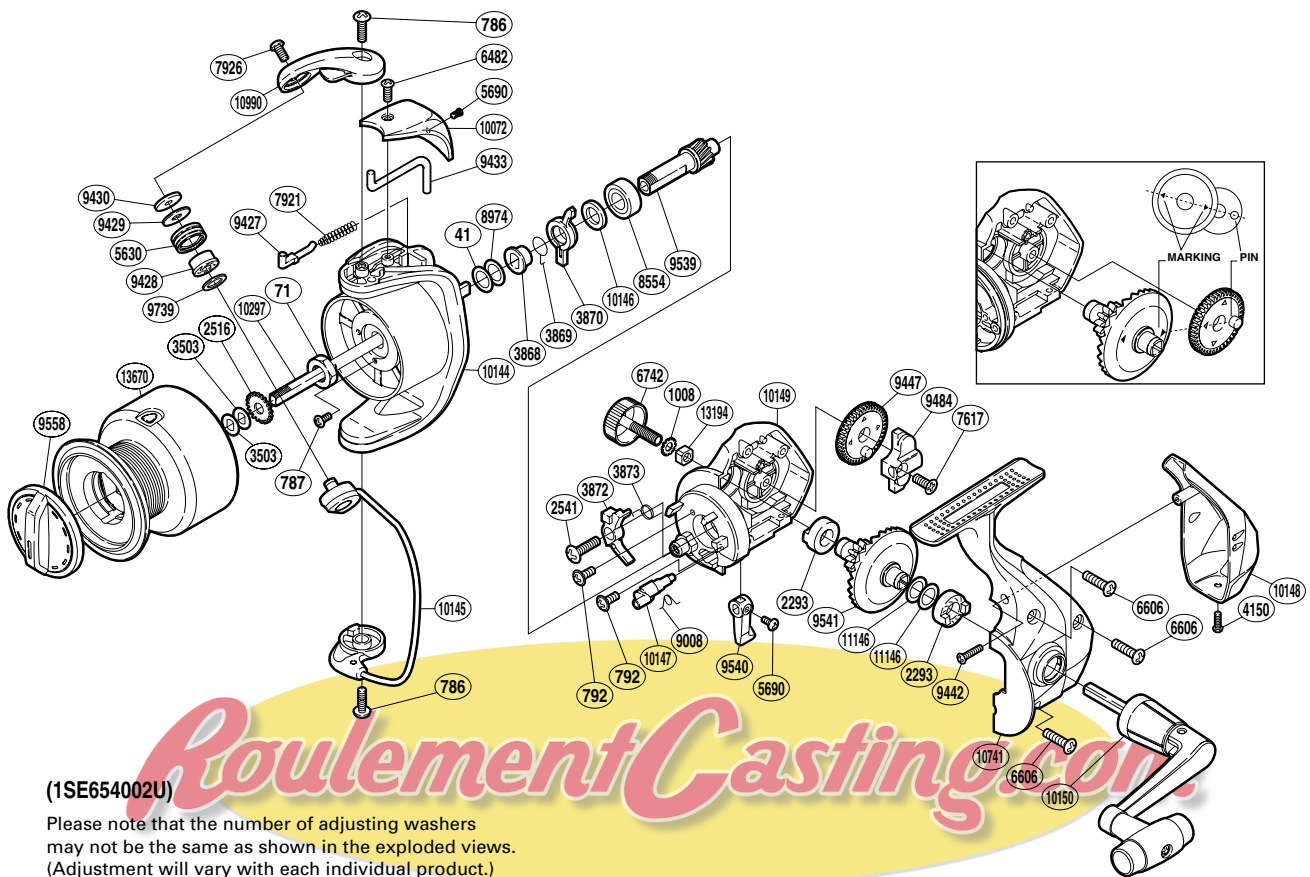

## FX-4000FB

(1SE654002U)

Please note that the number of adjusting washers may not be the same as shown in the exploded views. (Adjustment will vary with each individual product.)

Part No.	Description	Part No.	Description	Part No.	Description
RD 0041	Washer	RD 6482	Screw	RD 9540	Anti-Reverse Lever
RD 0071	Rotor Nut	RD 6606	Screw	RD 9541	Drive Gear
RD 0786	Screw	RD 6742	Handle Screw Cap	RD 9558	Drag Knob
RD 0787	Screw	RD 7617	Screw	RD 9739	Bearing Spacer
RD 0792	Screw	RD 7921	Bail Spring	RD10072	Bail Spring Cover
RD 1008	Handle Lock Washer	RD 7926	Screw	RD10144	Rotor
RD 2293	Drive Gear Bushing	RD 8554	Ball Bearing	RD10145	Bail Assembly
RD 2516	Spool Support	RD 8974	Washer	RD10146	Washer
RD 2541	Screw	RD 9008	Anti-Reverse Cam Spring	RD10147	Anti-Reverse Cam
RD 3503	Spool Washer	RD 9427	Bail Spring Guide	RD10148	Rear Protector
RD 3868	Lock Out Spring Holder	RD 9428	Line Roller Bushing	RD10149	Body
RD 3869	Anti-Reverse Lock Out Spring	RD 9429	Line Roller Spacer	RD10150	Handle Assembly
RD 3870	Anti-Reverse Lock Out	RD 9430	Line Roller Washer	RD10297	Main Shaft
RD 3872	Anti-Reverse Pawl	RD 9433	Bail Trip Lever	RD10741	Side Cover
RD 3873	Anti-Reverse Pawl Spring	RD 9442	Screw	RD10990	Bail Arm
RD 4150	Screw	RD 9447	Oscillating Gear	RD11146	Washer
RD 5630	Line Roller	RD 9484	Oscillating Slider	RD13194	Handle Screw Lock
RD 5690	Screw	RD 9539	Pinion Gear	RD13670	Spool Assembly