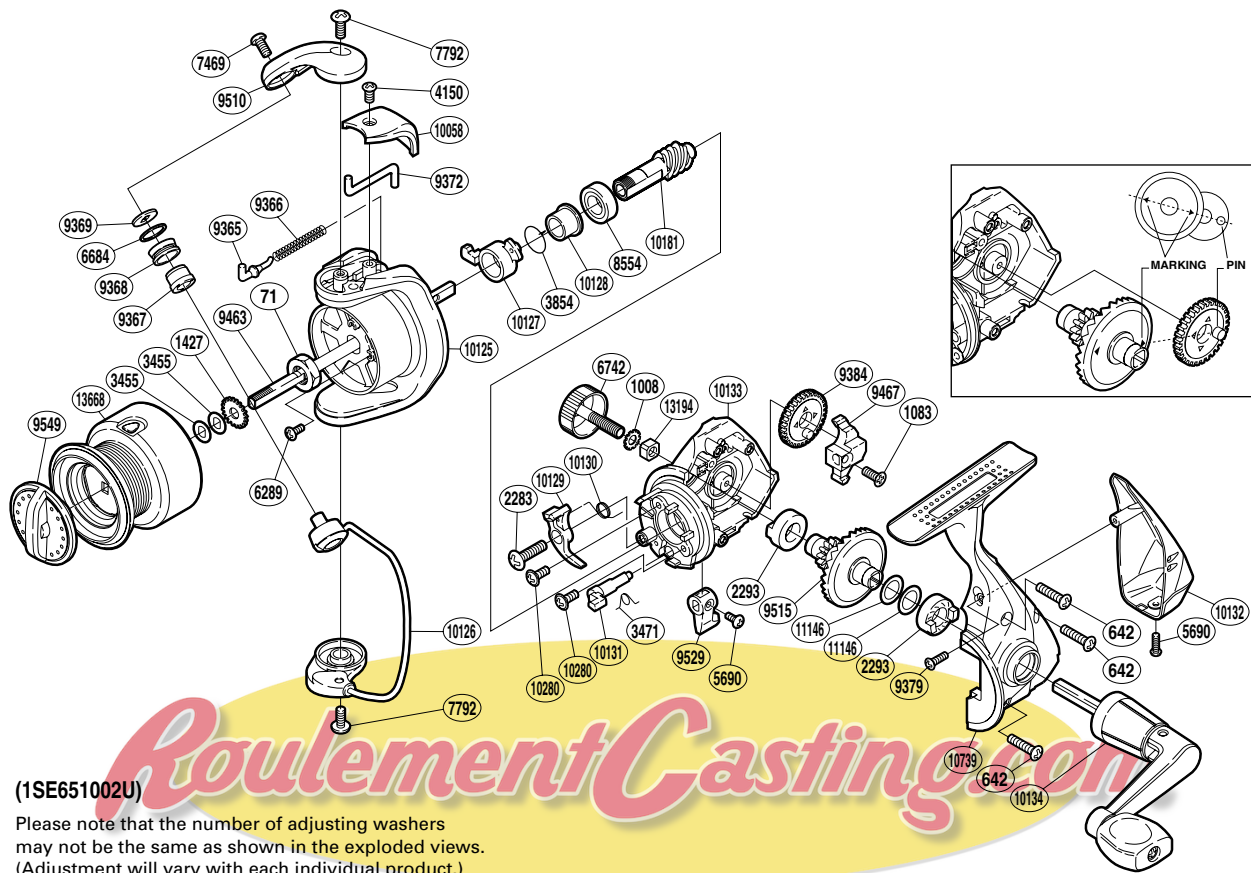

# SHIMANO

### FX-1000FB

(1SE651002U)

Please note that the number of adjusting washers may not be the same as shown in the exploded views. (Adjustment will vary with each individual product.)

Part No.	Description	Part No.	Description	Part No.	Description
RD 0071	Rotor Nut	RD 8554	Ball Bearing	RD10126	Bail Assembly
RD 0642	Screw	RD 9365	Bail Spring Guide	RD10127	Anti-Reverse Lock Out
RD 1008	Handle Lock Washer	RD 9366	Bail Spring	RD10128	Lock Out Spring Holder
RD 1083	Screw	RD 9367	Line Roller Bushing	RD10129	Anti-Reverse Pawl
RD 1427	Spool Support	RD 9368	Line Roller	RD10130	Anti-Reverse Pawl Spring
RD 2283	Screw	RD 9369	Line Roller Washer	RD10131	Anti-Reverse Cam
RD 2293	Drive Gear Bushing	RD 9372	Bail Trip Lever	RD10132	Rear Protector
RD 3455	Spool Washer	RD 9379	Screw	RD10133	Body
RD 3471	Anti-Reverse Cam Spring	RD 9384	Oscillating Gear	RD10134	Handle Assembly
RD 3854	Anti-Reverse Lock Out Spring	RD 9463	Main Shaft	RD10181	Pinion Gear
RD 4150	Screw	RD 9467	Oscillating Slider	RD10280	Screw
RD 5690	Screw	RD 9510	Bail Arm	RD10739	Side Cover
RD 6289	Screw	RD 9515	Drive Gear	RD11146	Washer
RD 6684	Line Roller Spacer	RD 9529	Anti-Reverse Lever	RD13194	Handle Screw Lock
RD 6742	Handle Screw Cap	RD 9549	Drag Knob	RD13668	Spool Assembly
RD 7469	Screw	RD10058	Bail Spring Cover		
RD 7792	Screw	RD10125	Rotor		