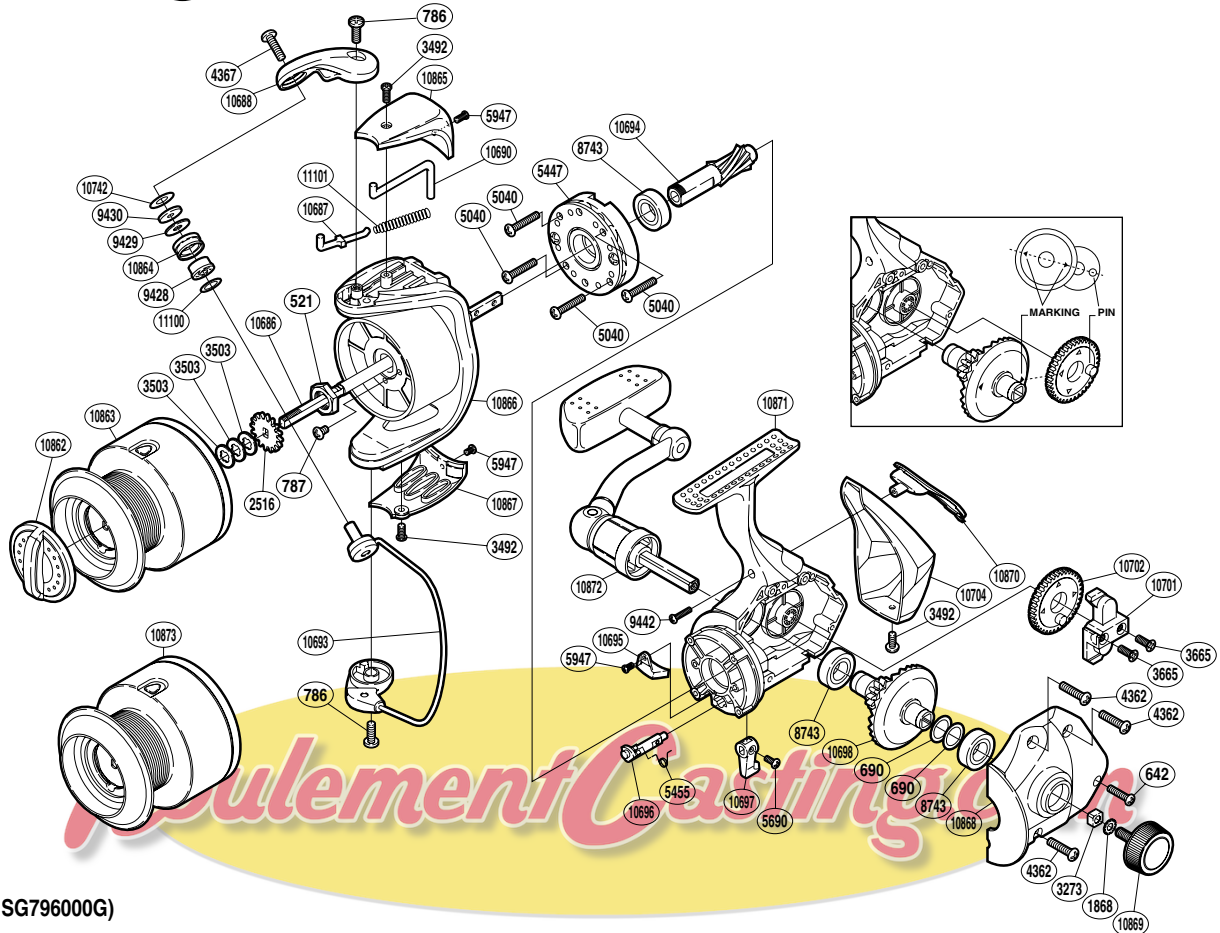

SHIMANO

EXAGE A-RB

EXG-6000FA

(1SG796000G)

Part No.	Description	Part No.	Description	Part No.	Description
RD 0521	Rotor Nut	RD 8743	Ball Bearing	RD10742	Spacer
RD 0642	Screw	RD 9428	Line Roller Bushing	RD10862	Drag Knob
RD 0690	Washer	RD 9429	Line Roller Spacer	RD10863	Spool Assembly
RD 0786	Screw	RD 9430	Line Roller Washer	RD10864	Line Roller
RD 0787	Screw	RD 9442	Screw	RD10865	Bail Spring Cover
RD 1868	Handle Lock Washer	RD10686	Main Shaft	RD10866	Rotor
RD 2516	Spool Support	RD10687	Bail Spring Guide A	RD10867	Bail Hold Support Guard
RD 3273	Handle Screw Lock	RD10688	Bail Arm	RD10868	Side Cover
RD 3492	Screw	RD10690	Bail Trip Lever	RD10869	Handle Screw Cap
RD 3503	Spool Washer	RD10693	Bail Assembly	RD10870	Rear Protector A
RD 3665	Screw	RD10694	Pinion Gear	RD10871	Body
RD 4362	Screw	RD10695	Bail Trip Strike	RD10872	Handle Assembly
RD 4367	Screw	RD10696	Anti-Reverse Cam	RD11100	Washer
RD 5040	Screw	RD10697	Anti-Reverse Lever	RD11101	Bail Spring
RD 5447	Roller Clutch Assembly	RD10698	Drive Gear		
RD 5455	Anti-Reverse Cam Spring	RD10701	Oscillating Slider		
RD 5690	Screw	RD10702	Oscillating Gear		
RD 5947	Screw	RD10704	Rear Protector B	RD10873	Spare Spool Assembly